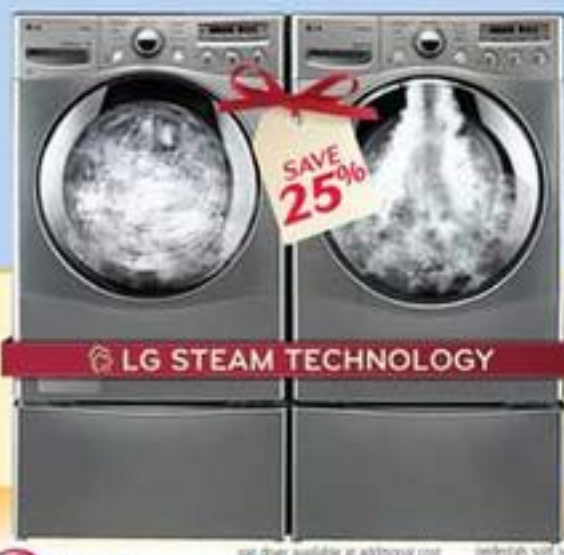

LG LG STEAM TECHNOLOGY

3.6 Cu. Ft. Graphite Steel Steam Washer • WM2655HVA **now $749⁹⁹** each

7.3 Cu. Ft. Graphite Steel TrueSteam Electric Dryer • DLEX255V **SRP $999⁹⁹**