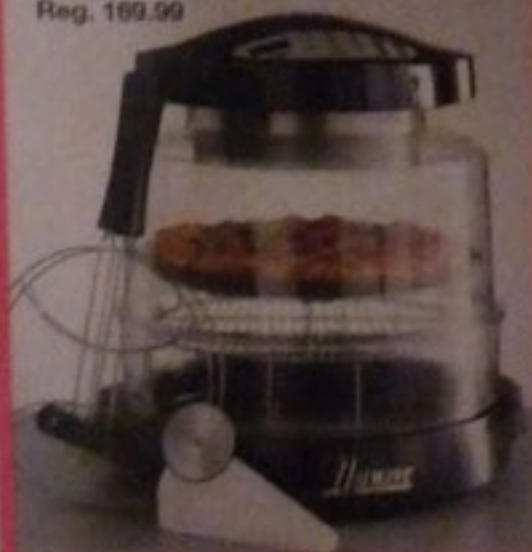

139.99

NuWave Oven®
Reg. 169.99