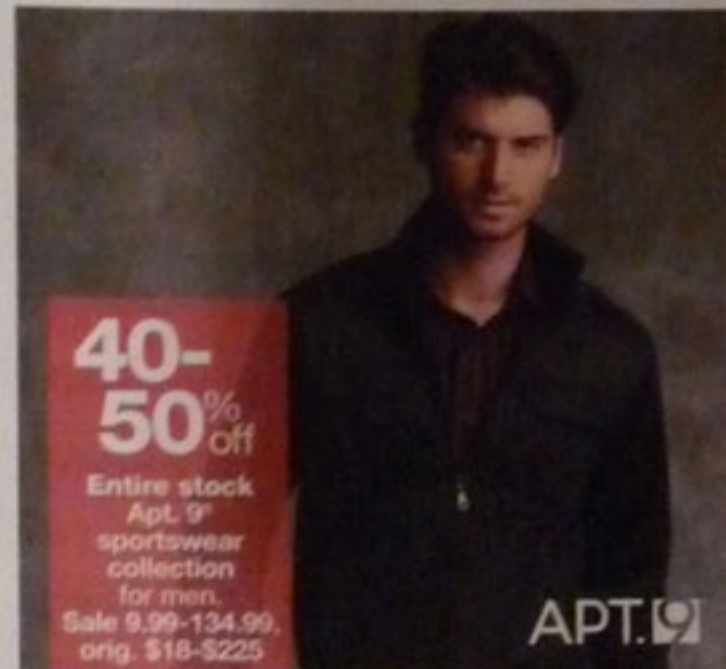

40-50% off
Entire stock
Apt. 9®
sportswear
collection
for men.
Sale 9.99-134.99,
orig. $18-$225

APT. 9

buy one get one 1/2 off

all basics for men Reg. $6-$45 Excludes Jockey® Staycool underwear.