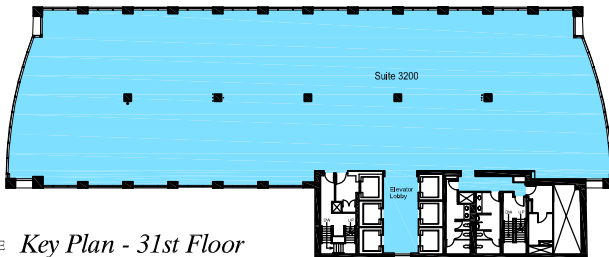

Key Plan - 31st Floor
not to scale

Lincoln Property Company

Suite 3200
Existing Conditions
13,726 RSF