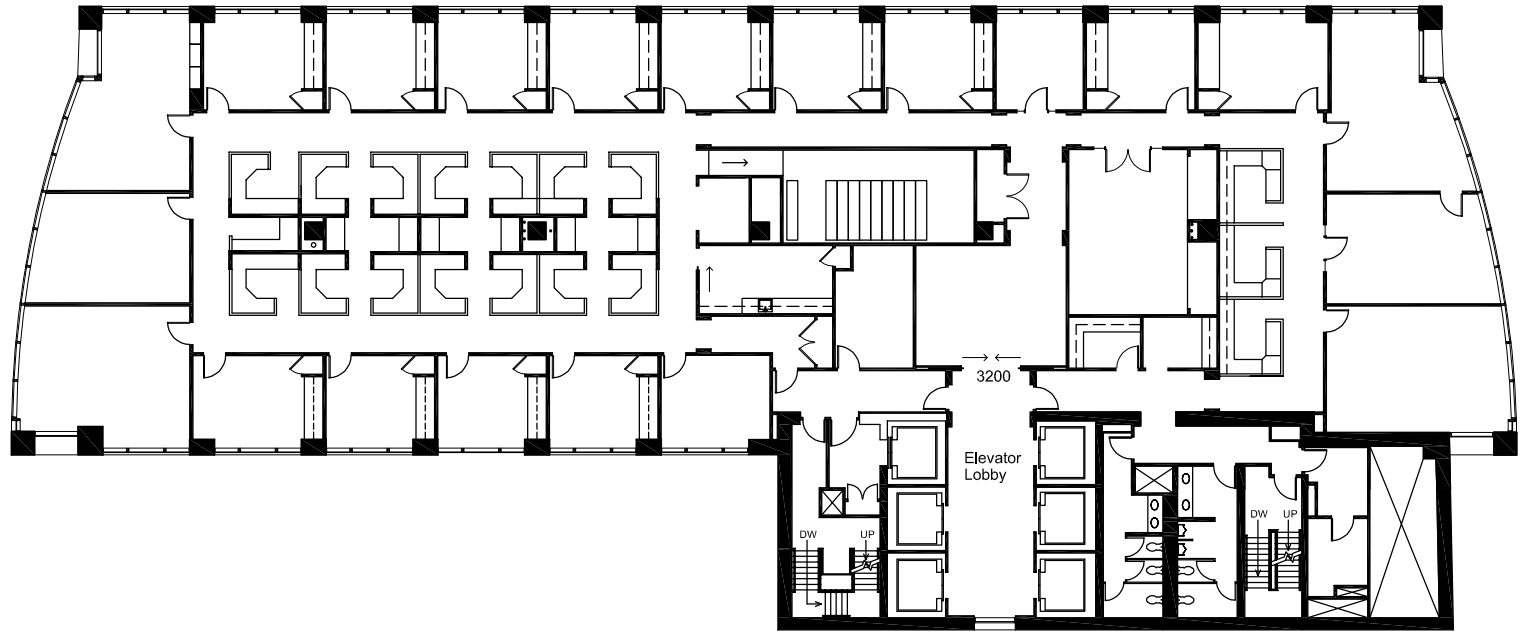

120 NORTH LASALLE

These listings are offered subject to error omission, prior lease, or withdrawal without notice.

120 North LaSalle Street
Chicago, Illinois 60602

Genny Emerson
tel. 312-446-9770
gemerson@lpc.com