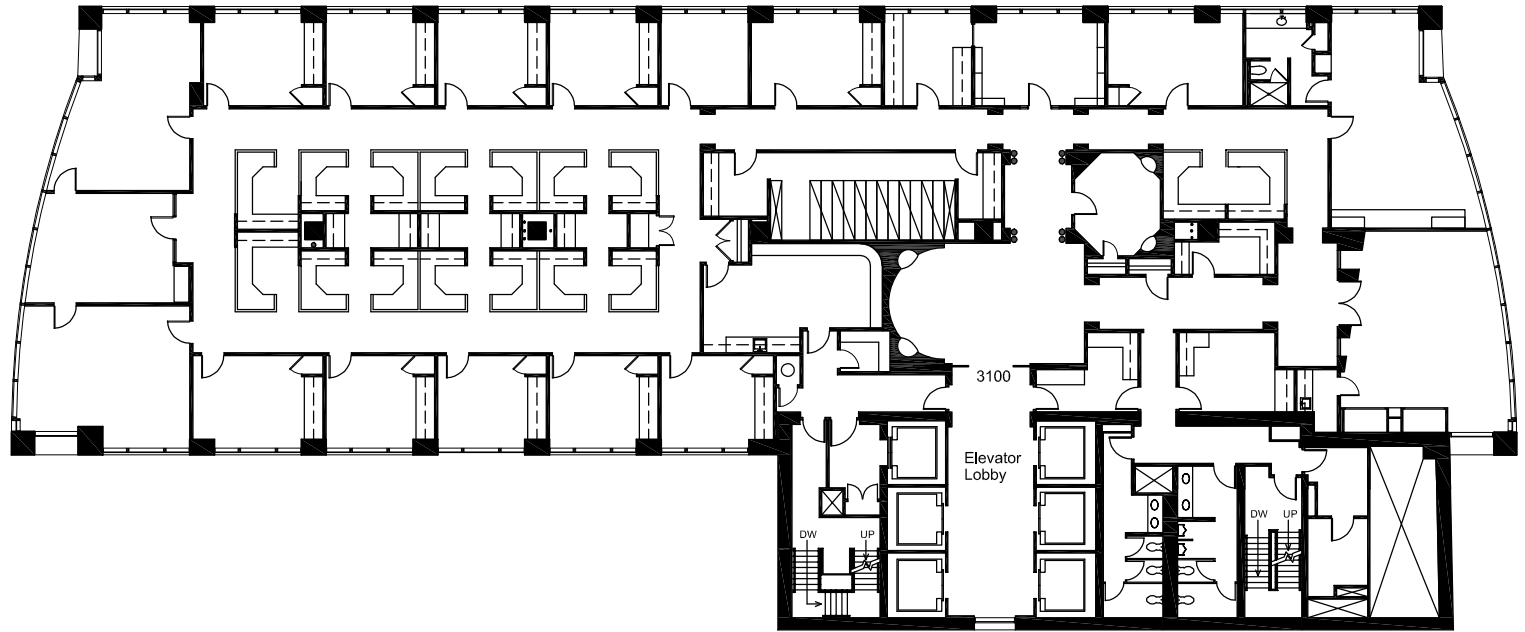

120 NORTH LASALLE

These listings are offered subject to error omission, prior lease, or withdrawal without notice.

120 North LaSalle Street
Chicago, Illinois 60602

Genny Emerson
tel. 312-446-9770
gemerson@lpc.com