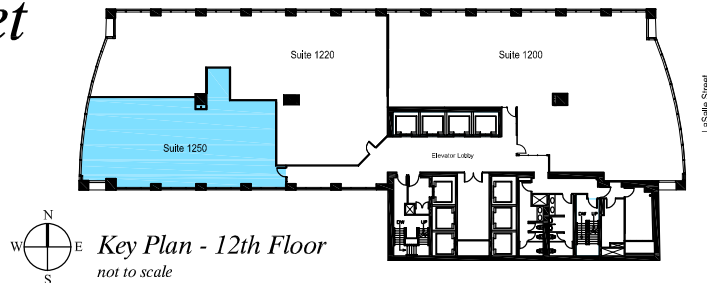

*Lincoln Property Company*

*Suite 1250*  
*Existing Conditions*  
*2,896 RSF*