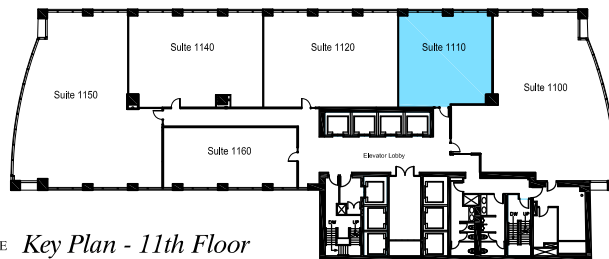

These listings are offered subject to error omission, prior lease, or withdrawal without notice.

120 North LaSalle Street
Chicago, Illinois 60602

Genny Emerson
tel. 312-407-8008
gemerson@lpc.com

Key Plan - 11th Floor
not to scale