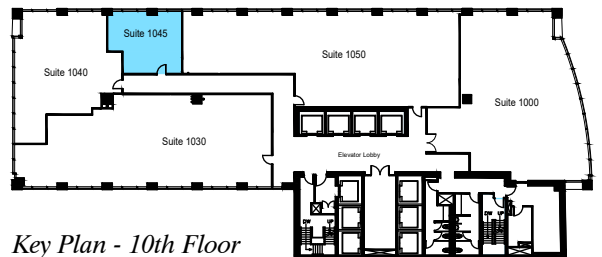

These listings are offered subject to error omission, prior lease, or withdrawal without notice.

120 North LaSalle Street
Chicago, Illinois 60602

Genny Emerson
tel. 312-446-9770
gemerson@lpc.com

Key Plan - 10th Floor
not to scale