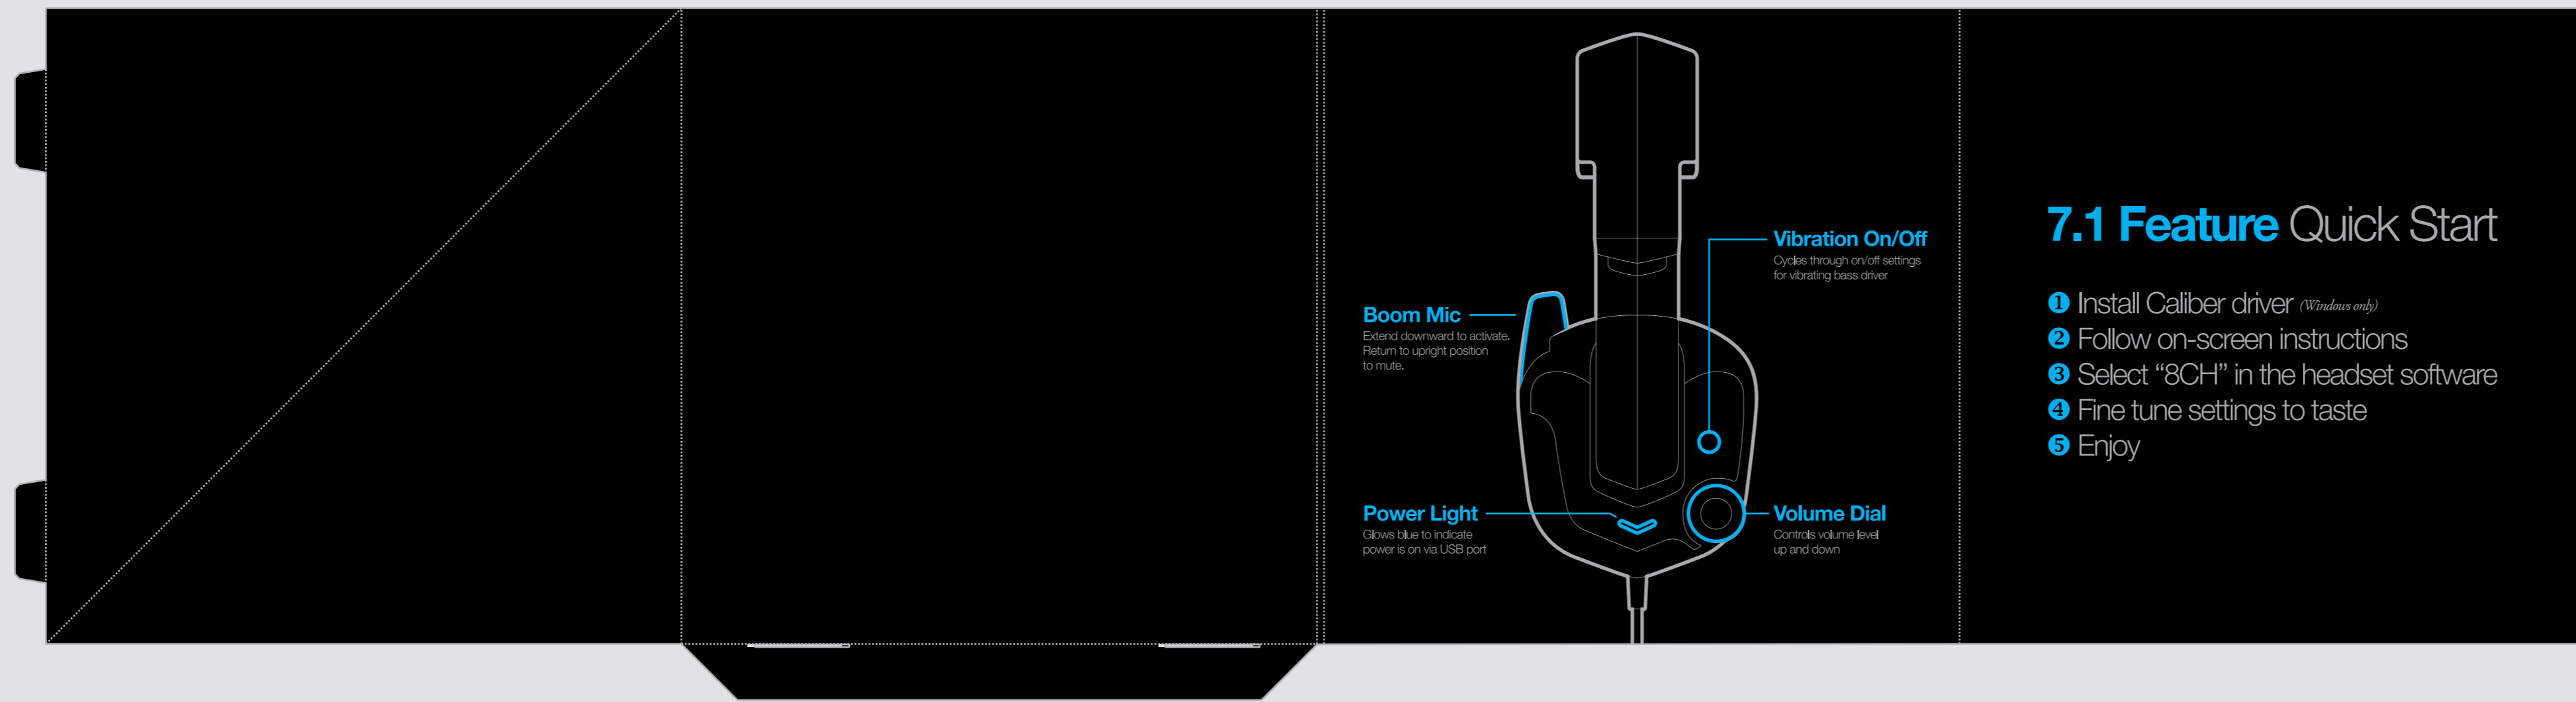

DISC GOES HERE

INSIDE

DISC
(full size - 120mm)

FRONT PANEL

OUTSIDE