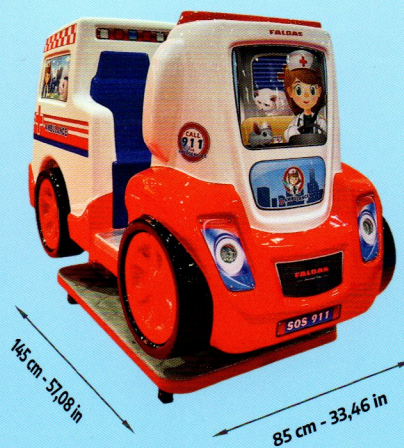

FALGAS

GERMANY

new
product

911 AMBULANCE

- RGB LED lights.
Striking lights effect
- Sound
- 2 users

118 cm - 46,45 in

145 cm - 57,08 in

85 cm - 33,46 in

DATA SHEET

WEIGHT
110 kg
243 lb

VOLTAGE
230 V
50 Hz
* more voltages available
as needed / country

POWER
500 W