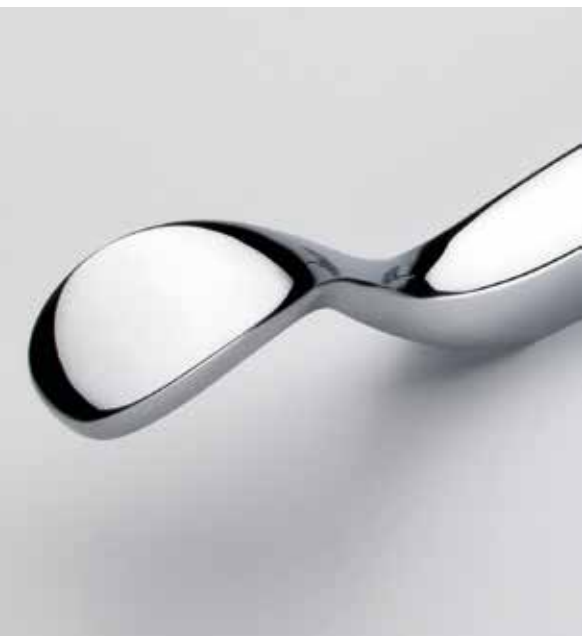

Window Casement Stay *CS-B-4075-10"*
L250 W28

BOWFELL

Cultivated, refined beauty reflects effortlessly through the arches of the Bowfell.

Available finishes: Chrome and Polished Brass.

Window Casement Latch *CL-B-4081*
L102 W31 P35

Window Casement Stay *CS-B-4076-10"*
L253 W32

SCAFELL

Partially concealed elemental lines create an intriguing design in the Scaffell.

Available finishes: Chrome and Polished Brass.

Window Casement Latch *CL-B-4083*
L106 W15 P35