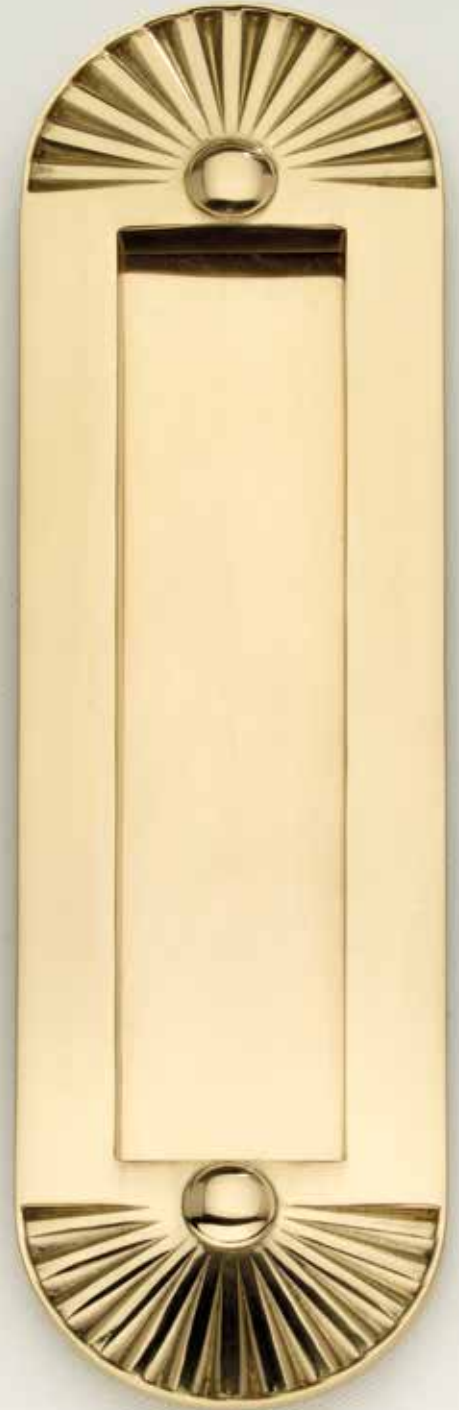

RADIAL

Dramatic yet refined, the classic lines of the Radial range deliver highly-polished statement pieces that go hand-in-hand with a glossy wooden front-door.

Available finishes: Chrome and Polished Brass.

Front Door Knocker *DK-B-4064-101-C*
D87 P30 H104

Front Door Letter Plate *LP-B-4062-C*
L286 H90 P09

Front Door Knob *FD-B-4060-76-C*
D76 P80