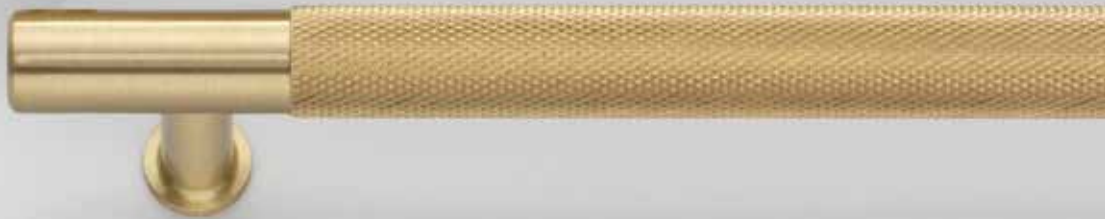

Available finishes: Chrome, Brushed Satin Brass.

Knob *KB-B-4156-29*
D29 P29

Knob *KB-B-4156-35*
D35 P31

Available finishes: Chrome, Brushed Satin Brass.

Pull Handle *HN-B-4155-128*
L168 FC128 W12 P34

Pull Handle *HN-B-4155-160*
L200 FC160 W12 P34

Pull Handle *HN-B-4155-192*
L232 FC192 W12 P34

EDINBURGH

The retro styling of the Edinburgh is given a contemporary upgrade with the simple addition of sensuous curves, a gentle nod to the mysterious seaglass that inspires its flowing form.

Available finishes: Brushed Satin Brass, Chrome.

Knob *KB-B-4193-47*
L47 W25 P28

Knob *KB-B-4193-54*
L54 W28 P32

Knob *KB-B-4193-60*
L60 W32 P36

BUCKINGHAM

Art Deco and Bauhaus come into play with the Buckingham range. Modesty meets exclusivity as classic lines are given a modern twist.