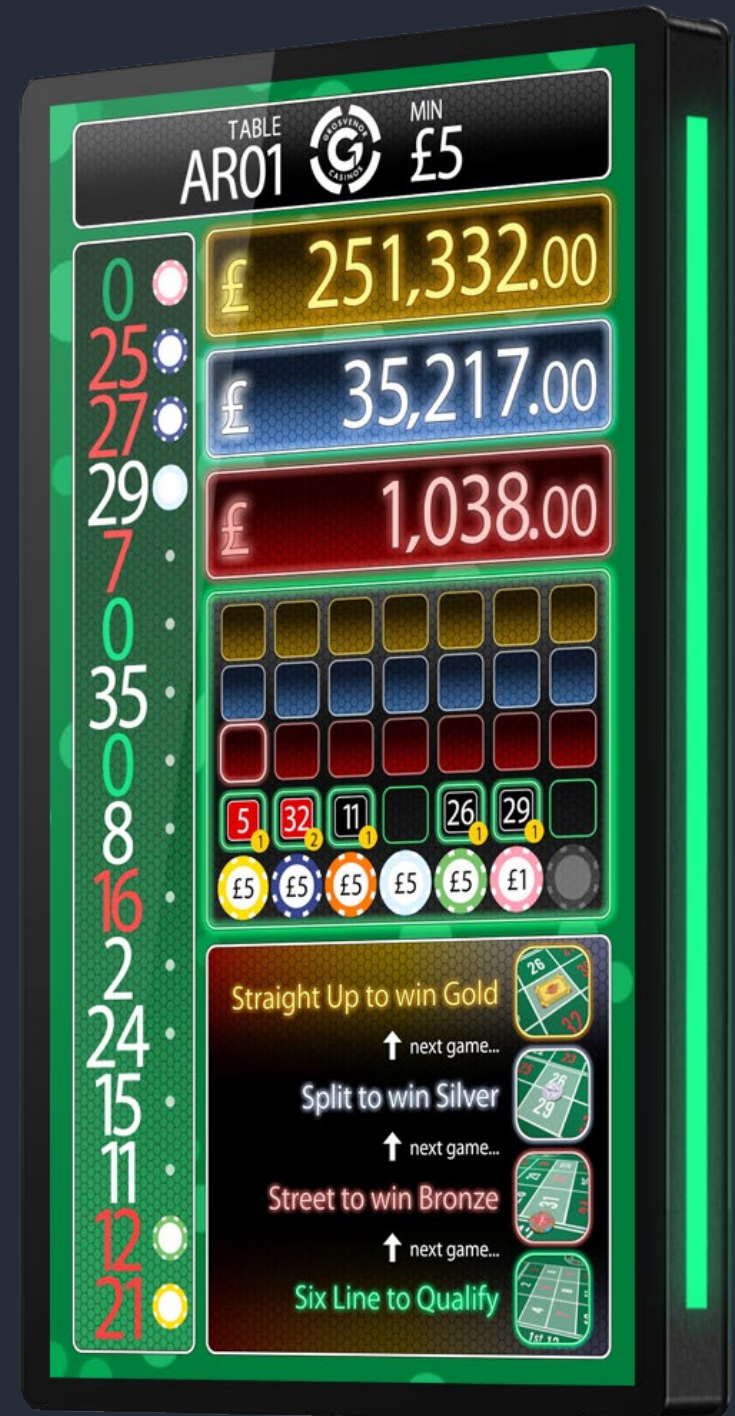

Equipment

Roulette Gold comes with a new table layout, a jackpot server, a set of bronze, silver and gold chips to play for the jackpots, and a dealer tablet to conduct the game.

A Billboard Display shows the jackpots, buy-ins and each player's progress.