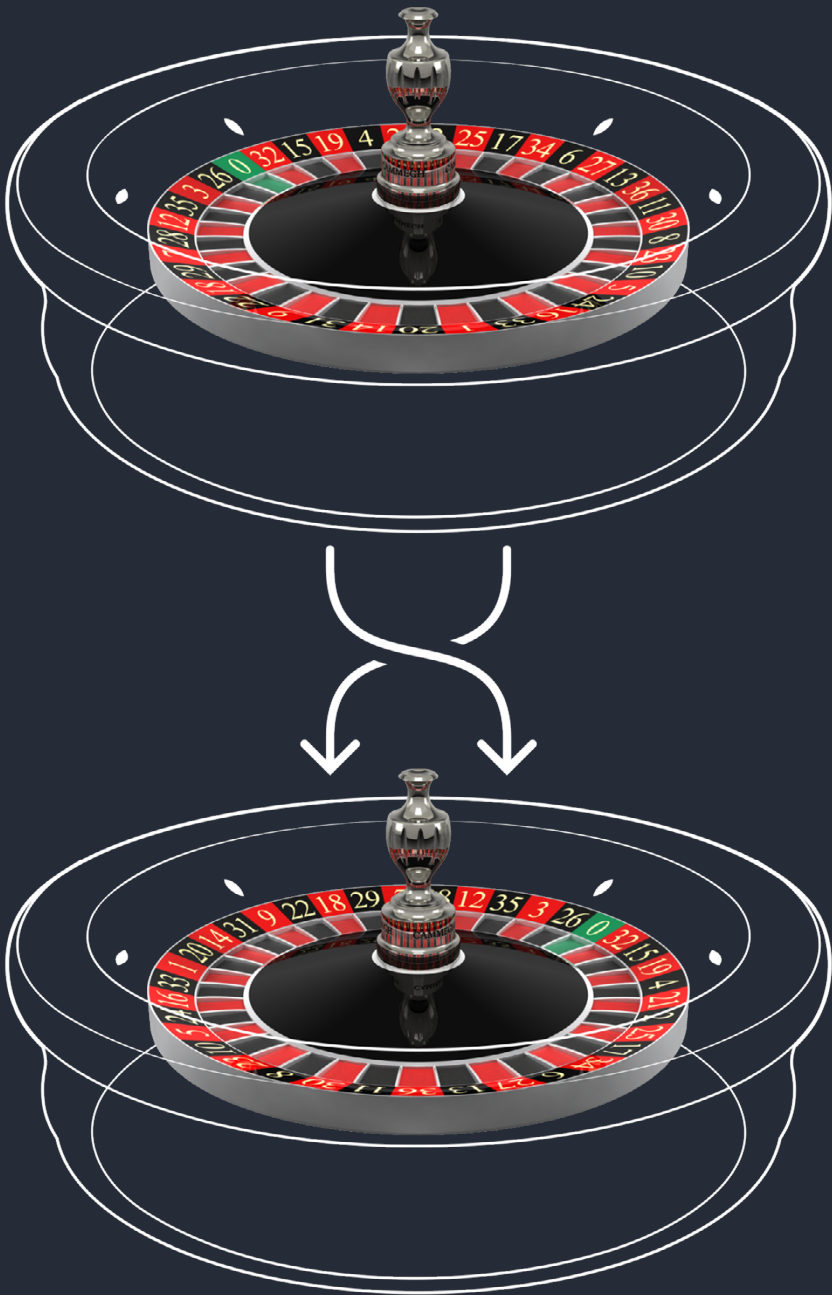

The Classic above features Walnut Burl veneer with gold-plated turret and ball stops

Mercury 360

The Mercury 360 is the industry's leading intelligent roulette wheel, featuring an invisible suite of sensors that provides game reports, live data output and secure winning number detection. Cammegh's open data protocol, along with native support for the Billboard Display System, makes the Mercury 360 ideal for live casinos, online and electronic gaming terminals.

Enquire:

The Mercury 360 above features maple veneer with a scalloped separator ring for greater ball scatter

Video:

Random Rotor Speed

Cammegh's pioneering Random Rotor Speed (RRS) technology eliminates the threat of wheel clocking by randomising rotor deceleration after 'No More Bets'. By the time the ball lands, the rotor has imperceptibly slowed by up to a full revolution – all in total silence and without physical contact.

This extra layer of security allows bets to be placed later in the game for an added productivity boost.

RRS is retrofittable and can be added to any Mercury 360 that does not have the Aurora feature.

The graph above shows the rotor deceleration on a single wheel with RRS turned off (top line) and set to its maximum random deceleration (bottom line). The rotor starts at 20rpm for both games, but by the time the ball settles, up to a full revolution of variation has occurred.

Mercury 360 Halo

The Mercury 360 Halo adds a vibrant ring of light that chases the ball around the rim and dramatically changes colour at 'No More Bets'.

Additionally, the customisable colours can be used to denote table limits or simply enhance the look of the wheel.