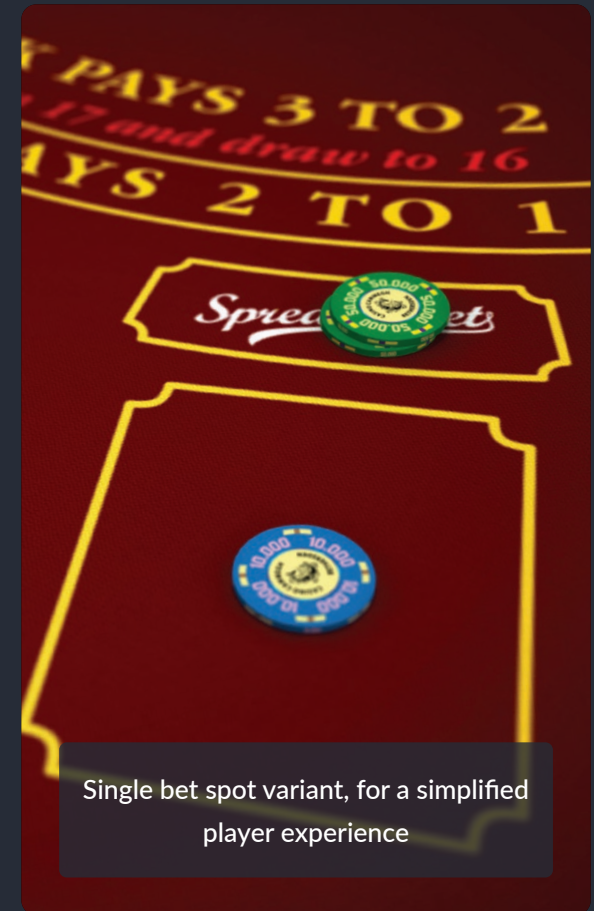

Single bet spot variant, for a simplified player experience