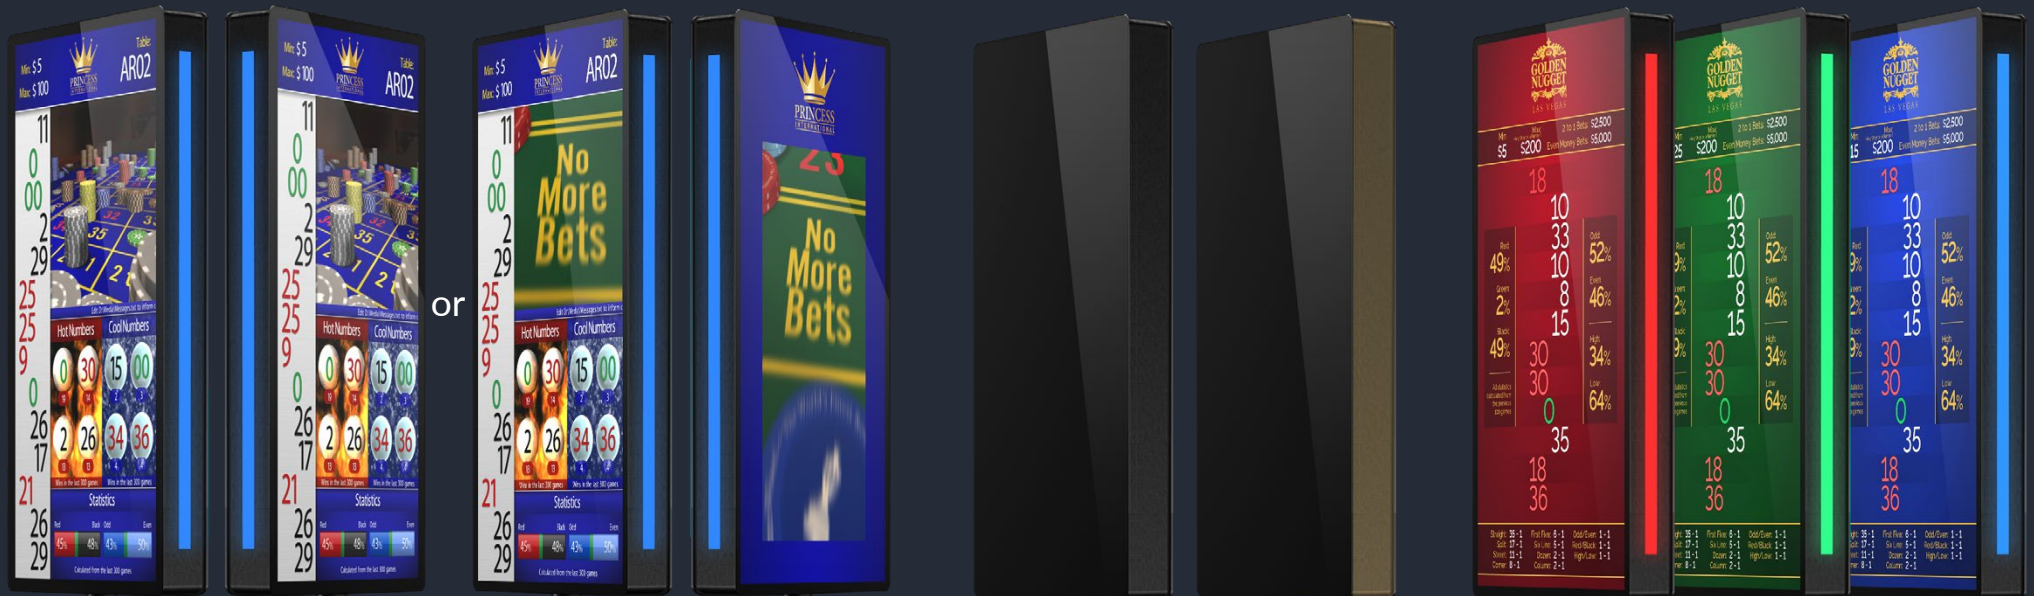

Billboard Display System

Cammegh's Billboard Displays emphasise flexibility and quality of graphics. They integrate seamlessly with casino-standard roulette wheels and electronic card shoes to provide the very best player experience for any table game.

Productivity and security features provide a boost for operators, while the industrial-grade hardware gives outstanding performance and reliability.

With the power of Cammegh's proprietary Billboard software, each display can host as many screen layouts as required, making it easy to switch games or treat VIPs to their own personalised display.

or

All displays are double-sided, with independent front and back configuration available

Selection of finishes available on demand

Optional LED strips with intelligent software integration