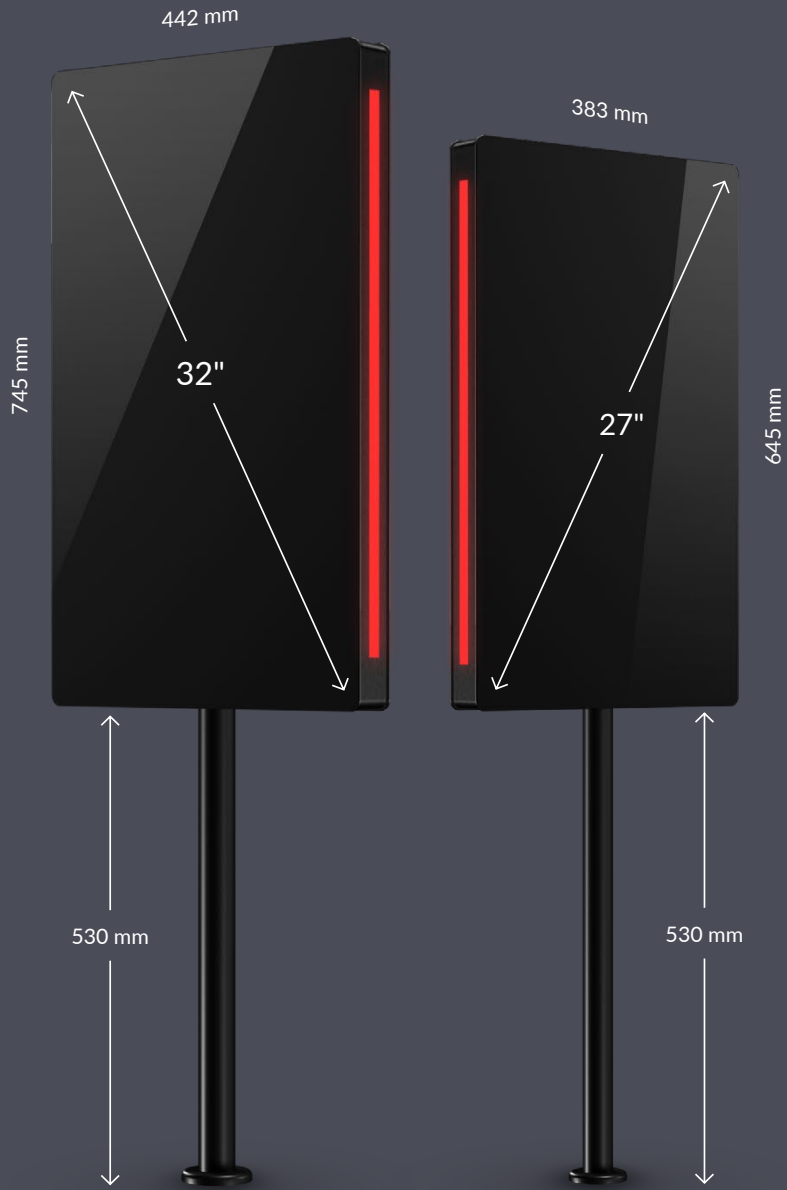

14 17 8
18 15 13

00 3 28 21
2 3 3 4

36 → 16

00 277 Games

- Available in 27" and 32" sizes
- Portrait and landscape orientation
- All displays double-sided (back side either cloned or independent)

- Optional full-colour LED side strips
- Selection of finishes available
- Custom security camera housing available
- Custom pole lengths and fittings available