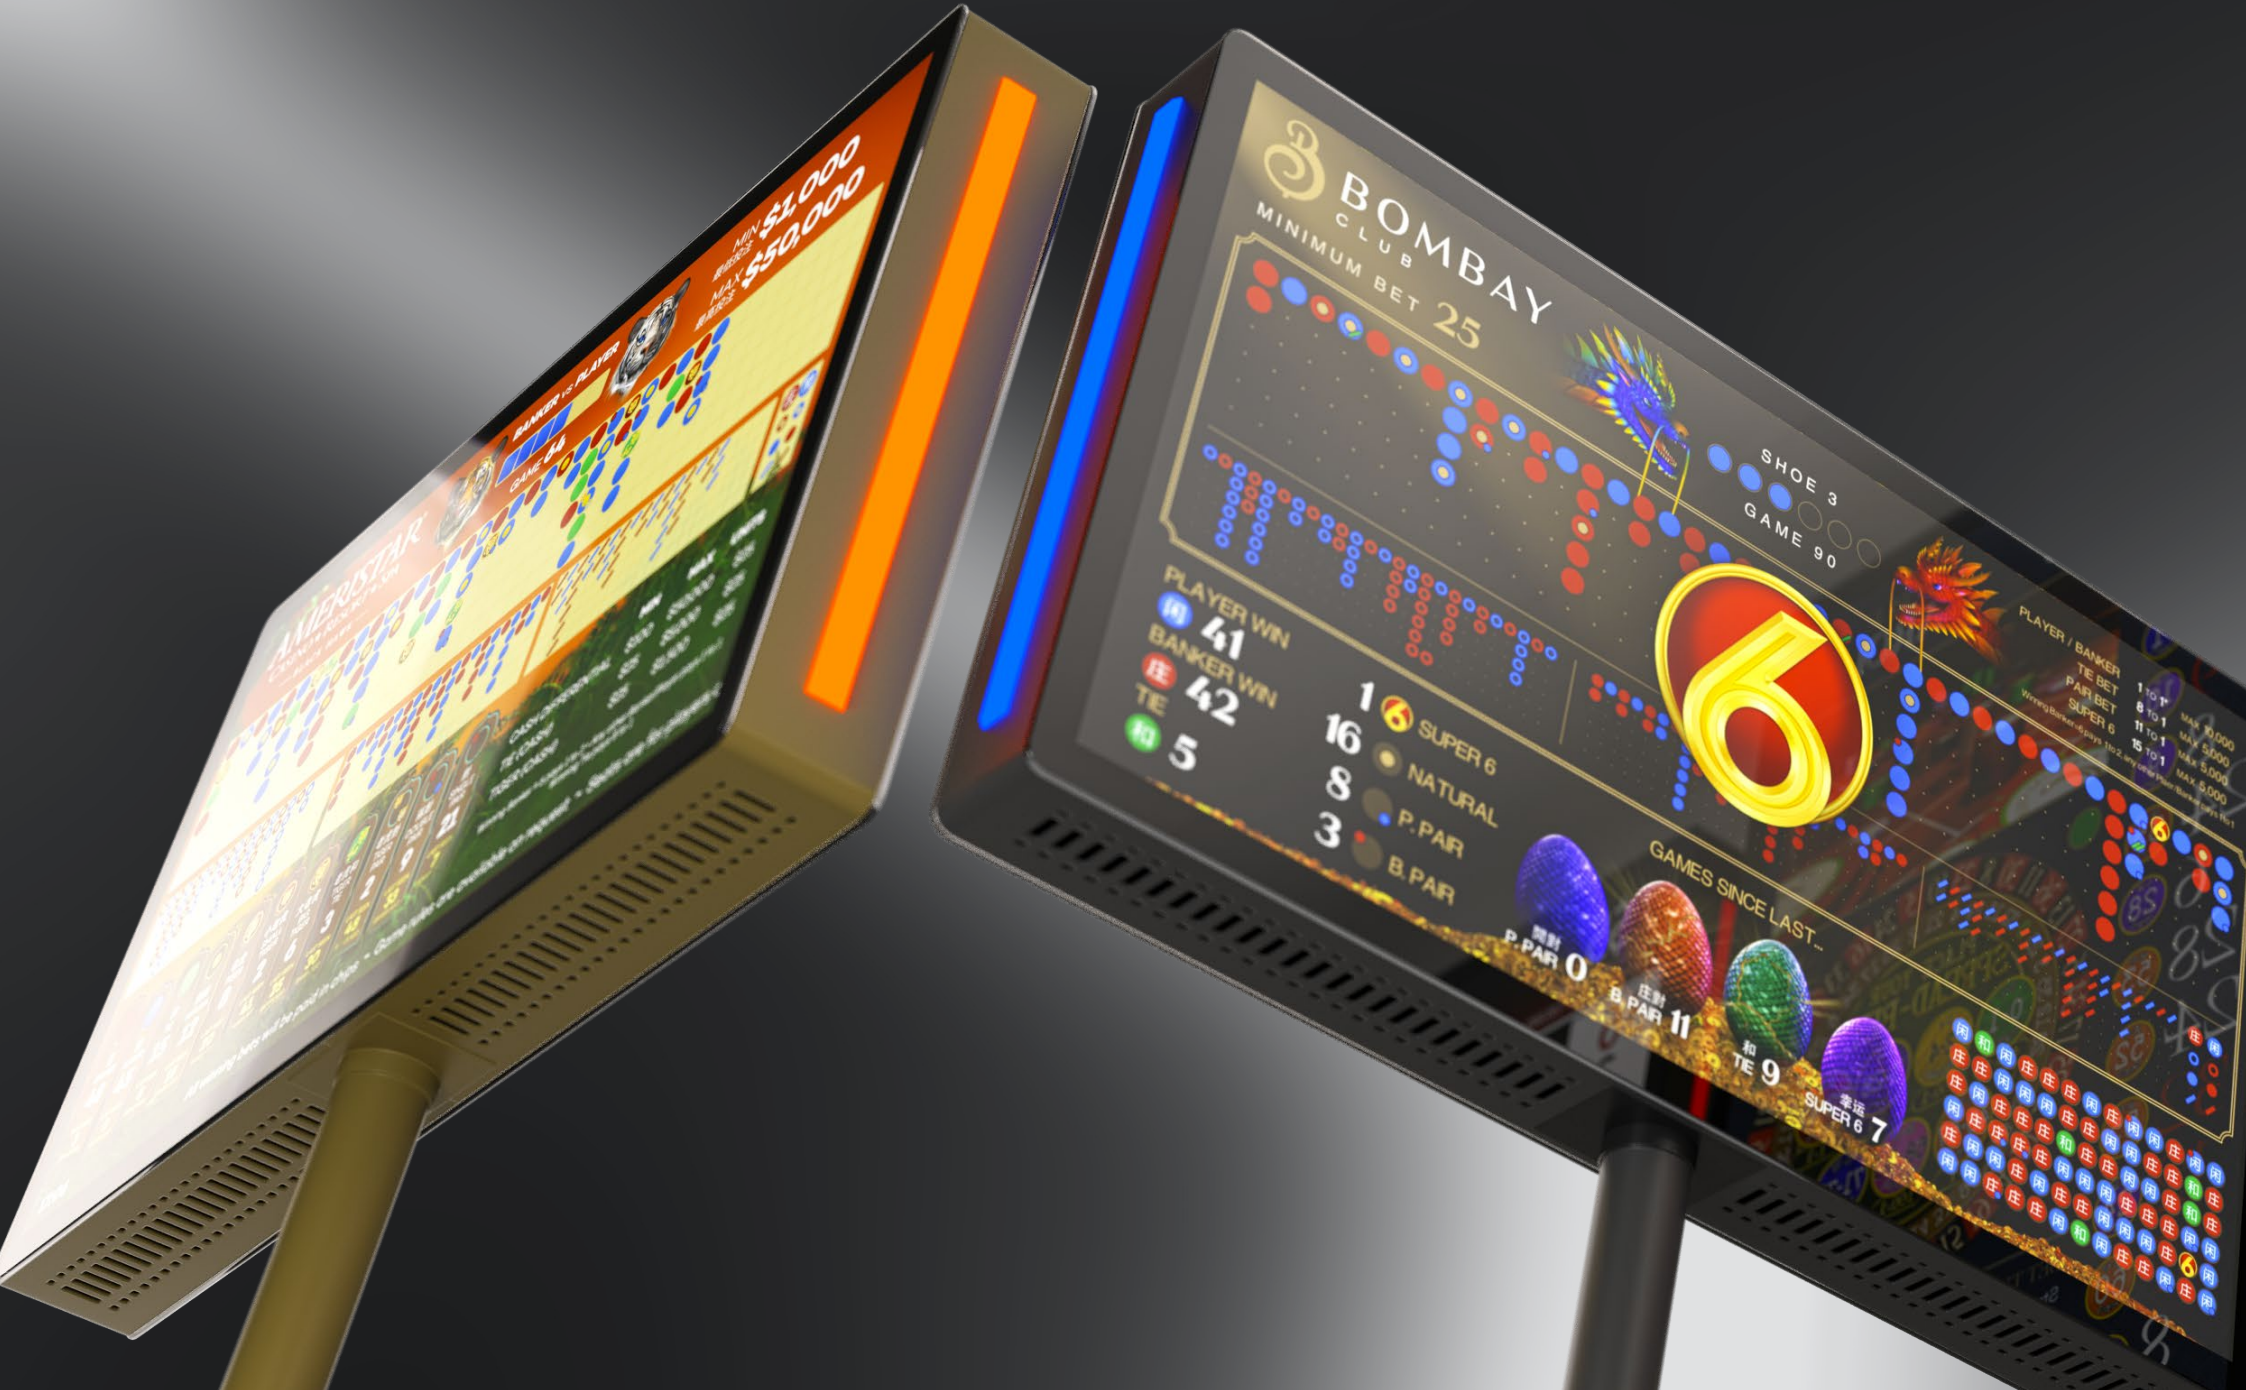

Table Displays