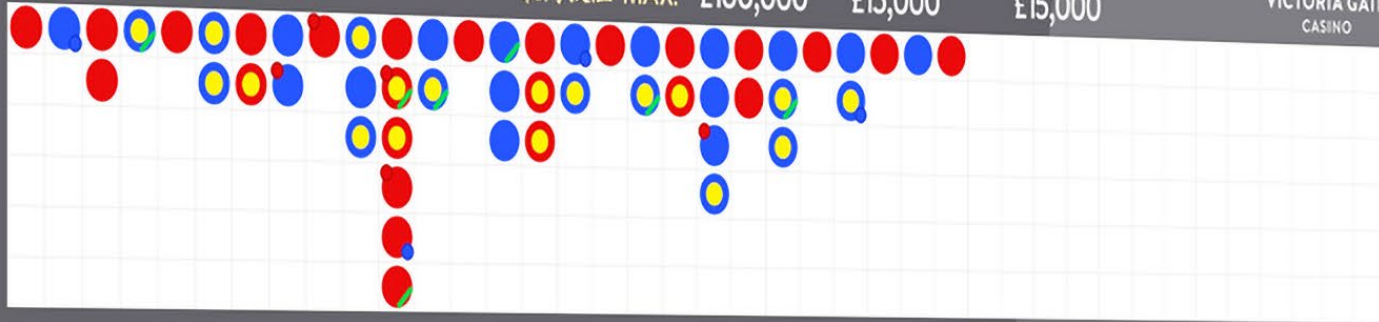

BACCARAT

邊注 SIDE BET: PAIRS 11:1

枱號 TABLE

邊注 SIDE BET

和局投注 TIE BET

最低投注 MIN: £25

£25

£25

最高投注 MAX: £100,000

£15,000

£15,000

庄贏	Banker	庄	25
閒贏	Player	閒	28
和	Tie	和	7
庄對子	Banker Pair	●●	7
閒對子	Player Pair	●●	5
例牌	Natural	●●●	18

Game 60

PLAYER: 2♣, A♠, 3♠

BANKER: A♣, 6♥, 7♥

3   7

13:20

Edit 'Messages.txt' on the Desktop to inform customers about events and promotions

Cards can be read from all major electronic card shoes and optionally displayed onscreen when the result button is pushed