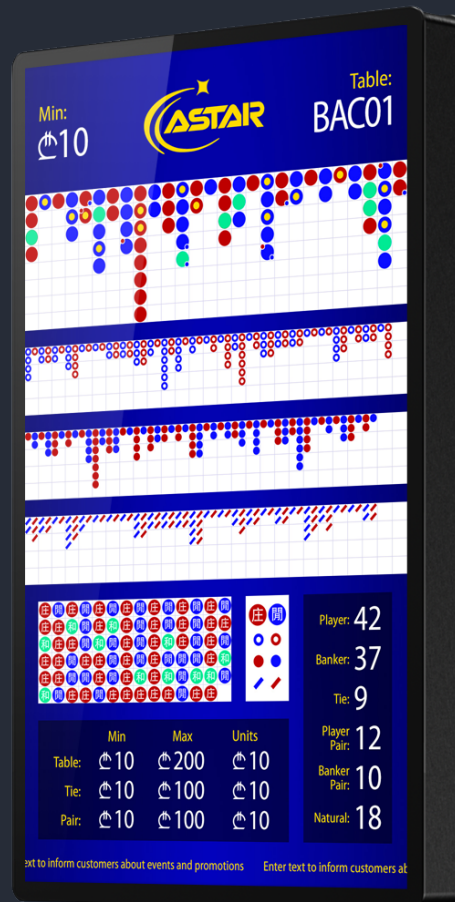

Screen Layouts

Screen layouts make it easy to change the graphics on a Billboard Display via the on-screen menu in order to distinguish gaming rooms, treat VIP guests and simplify management of the casino floor.

With all games and arrangements saved as screen layouts, each Billboard can be used anywhere in the casino, speeding up operational changes and making maintenance easier.

Screen layouts can be designed, added and updated at any time.