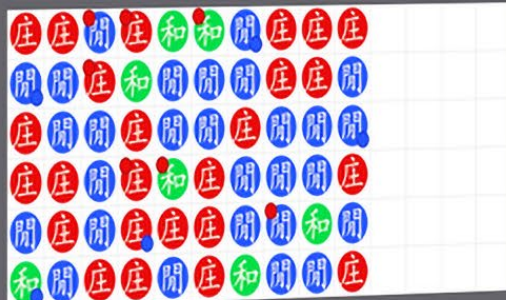

BACCARAT

邊注 SIDE BET: PAIRS 11:1

枱號 TABLE

邊注 SIDE BET

和局投注 TIE BET

最低投注 MIN: £25

£25

£25

最高投注 MAX: £100,000

£15,000

£15,000

庄贏	Banker	庄	25
閒贏	Player	閒	28
和	Tie	和	7
庄對子	Banker Pair	●●	7
閒對子	Player Pair	●●	5
例牌	Natural	●●●	18

Game 60

PLAYER: 2♣, A♠, 3♠

BANKER: A♣, 6♥, 7♥

3   7

13:20

Edit 'Messages.txt' on the Desktop to inform customers about events and promotions

Cards can be read from all major electronic card shoes and optionally displayed onscreen when the result button is pushed