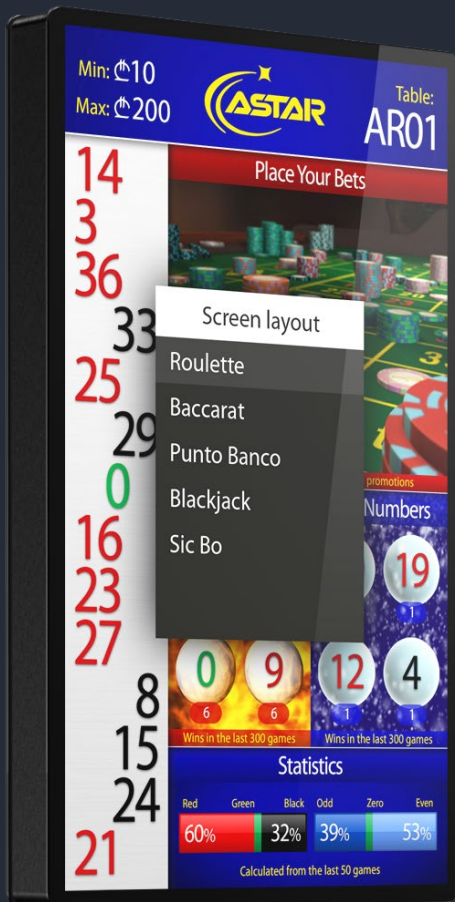

Screen Layouts

Screen layouts make it easy to change the graphics on a Billboard Display via the on-screen menu in order to distinguish gaming rooms, treat VIP guests and simplify management of the casino floor.

With all games and arrangements saved as screen layouts, each Billboard can be used anywhere in the casino, speeding up operational changes and making maintenance easier.

Screen layouts can be designed, added and updated at any time.