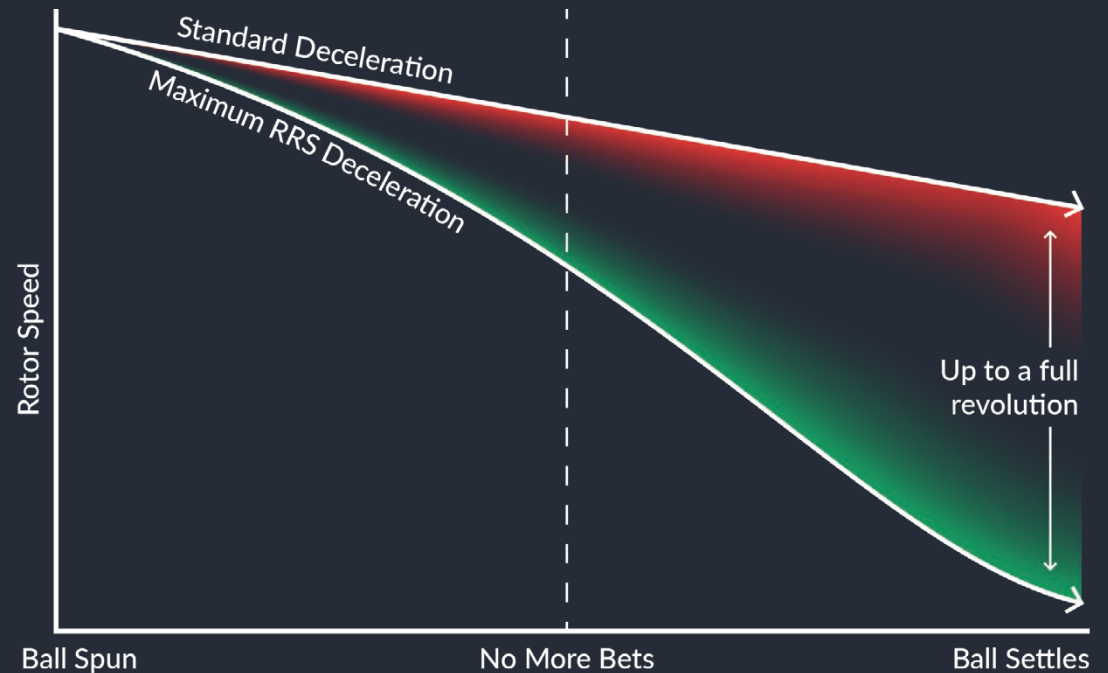

Enquire:

The Mercury 360 above features maple veneer with a scalloped separator ring for greater ball scatter

Video:

Random Rotor Speed

Cammegh's pioneering Random Rotor Speed (RRS) technology eliminates the threat of wheel clocking by randomising rotor deceleration after 'No More Bets'. By the time the ball lands, the rotor has imperceptibly slowed by up to a full revolution – all in total silence and without physical contact.

This extra layer of security allows bets to be placed later in the game for an added productivity boost.

RRS is retrofittable and can be added to any Mercury 360 that does not have the Aurora feature.

The graph above shows the rotor deceleration on a single wheel with RRS turned off (top line) and set to its maximum random deceleration (bottom line). The rotor starts at 20rpm for both games, but by the time the ball settles, up to a full revolution of variation has occurred.

Mercury 360 Halo

The Mercury 360 Halo adds a vibrant ring of light that chases the ball around the rim and dramatically changes colour at 'No More Bets'.

Additionally, the customisable colours can be used to denote table limits or simply enhance the look of the wheel.