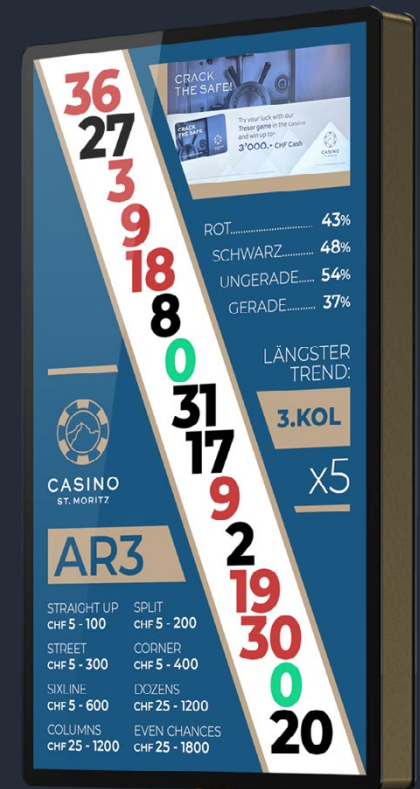

Screen Layouts

Screen layouts make it easy to change the graphics on a Billboard Display via the on-screen menu in order to distinguish gaming rooms, treat VIP guests and simplify management of the casino floor.

With all games and arrangements saved as screen layouts, each Billboard can be used anywhere in the casino, speeding up operational changes and making maintenance easier.

Screen layouts can be designed, added and updated at any time.