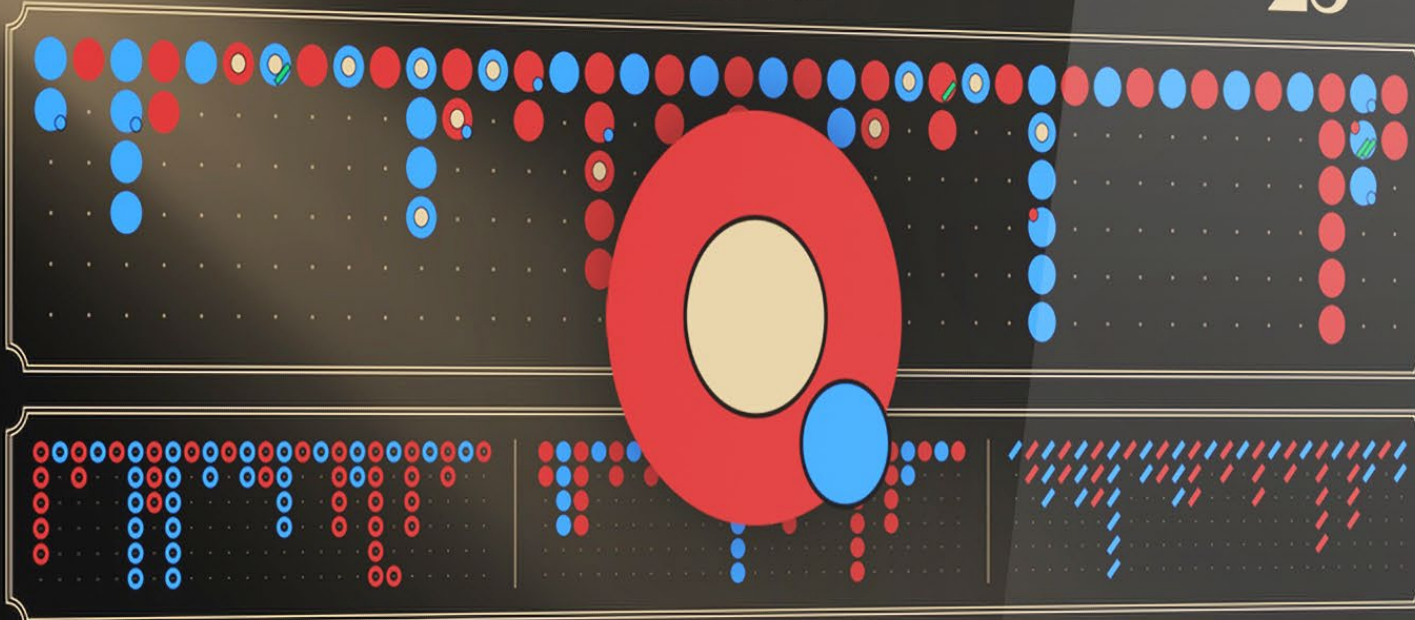

BOMBAY
CLUB

SHOE 3
○○○○●●
GAME 84

MINIMUM BET
25

PLAYER 闲 **37**
PAYS 1 TO 1

PLAYER PAIR ● **7**
PAYS 11 TO 1

BANKER 庄 **40**
PAYS 1 TO 1

BANKER PAIR ● **3**
PAYS 11 TO 1

TIE 和 **5**
PAYS 8 TO 1

NATURAL 8/9 ● **14**
PAYS 4 TO 1