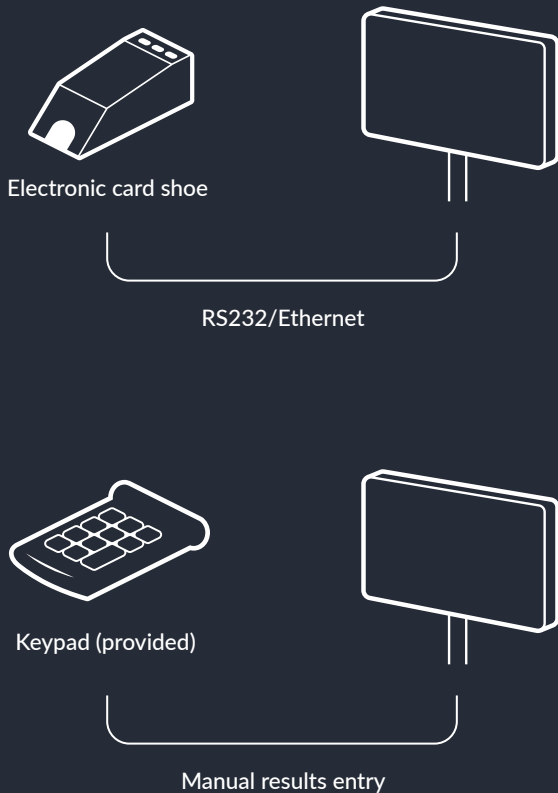

Baccarat

Baccarat has never looked more stunning than it does on Cammegh's Billboard Display System. By mixing traditional Chinese elements with cutting edge technology, the Billboard software produces a beautiful yet respectful Baccarat experience for old and new players alike, filled with exciting, slot-quality animations and all the latest side bets. Custom animations can be used to highlight special results, and trends can be highlighted in the graphics and using the LED side strips.

Game results are read automatically from all major electronic card shoes and can also be entered manually using the keypad provided.