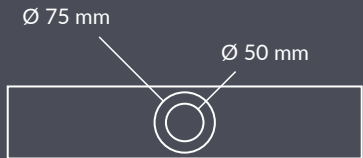

14 17 8
18 15 13

00 3 28 21
2 3 3 4

36 → 16

00 277 Games

- Available in 27" and 32" sizes
- Portrait and landscape orientation
- All displays double-sided (back side either cloned or independent)

- Optional full-colour LED side strips
- Selection of finishes available
- Custom security camera housing available
- Custom pole lengths and fittings available