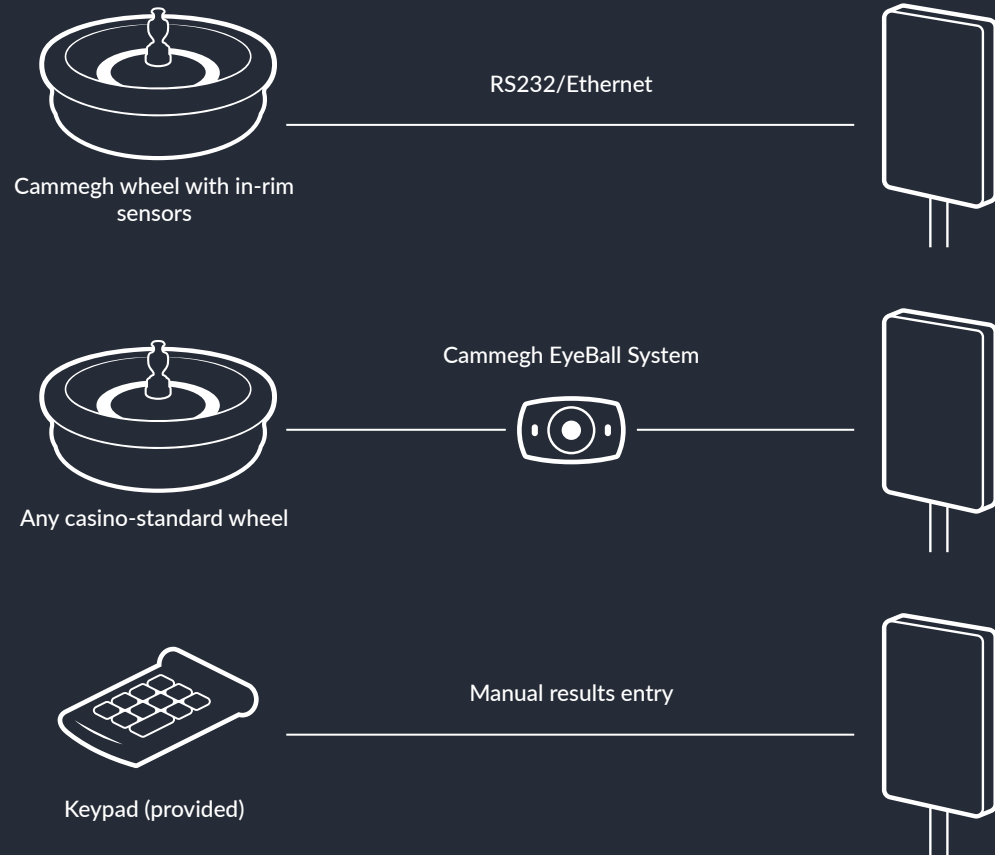

Roulette

When paired with a roulette wheel, the Billboard software provides a unique, individualised experience. Game results, statistics and promotional material appear in pin-sharp high definition, beautifully animated, while sophisticated game logging and live data export help to ensure the long-term health and security of the wheel.

Roulette results are read automatically from any casino-standard wheel, via the wheel's in-rim sensors or Cammegh's intelligent EyeBall camera system. They can also be entered manually using the keypad provided.