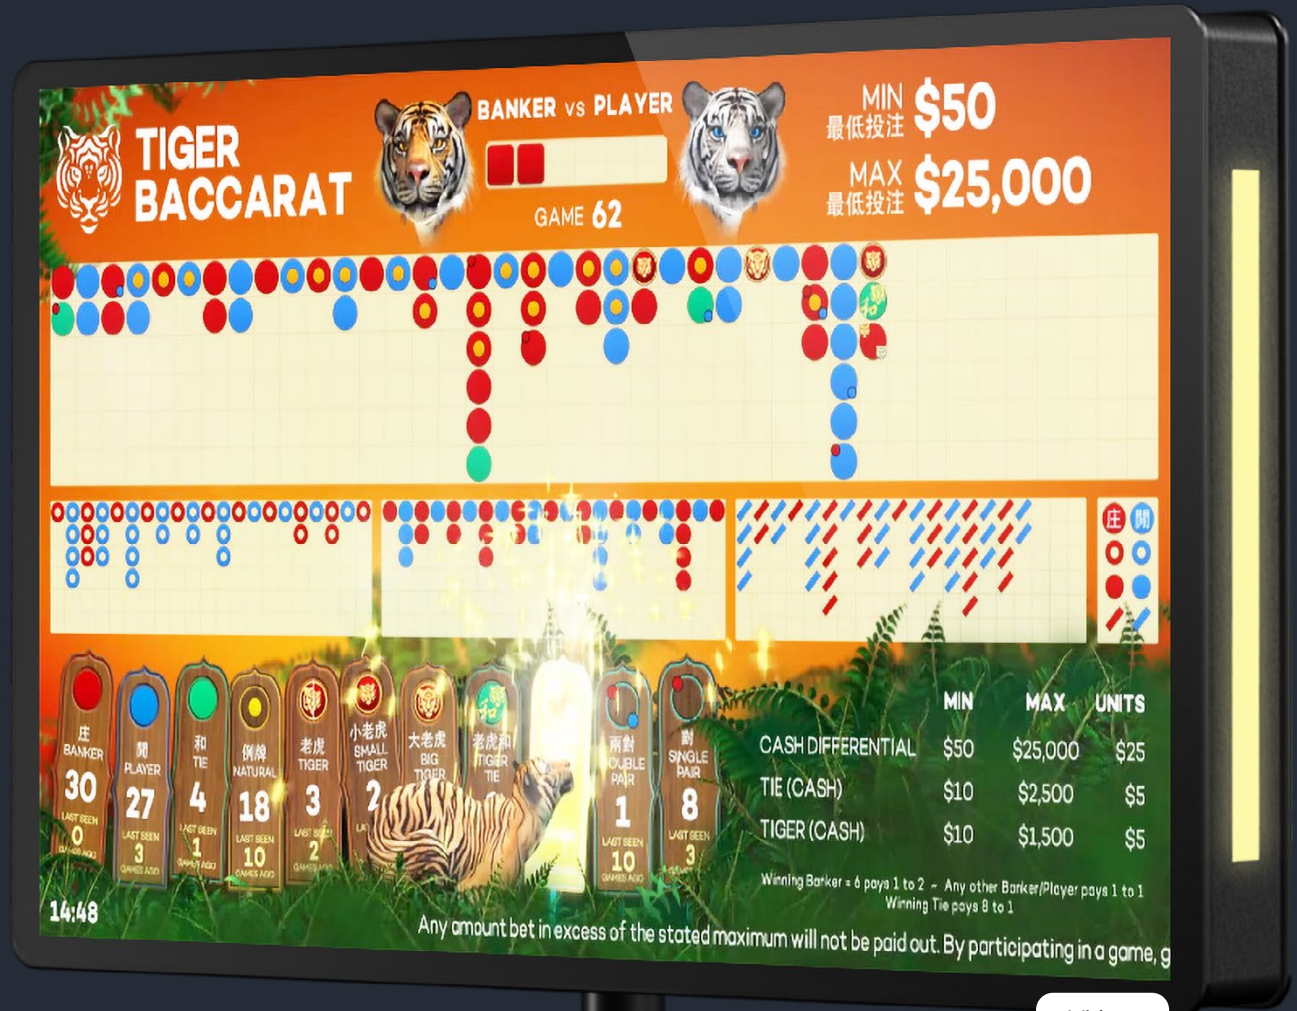

Baccarat

Baccarat has never looked more stunning than it does on Cammegh's Billboard Display System. By mixing traditional Chinese elements with cutting edge technology, the Billboard software produces a beautiful yet respectful Baccarat experience for old and new players alike, filled with exciting, slot-quality animations and all the latest side bets. Custom animations can be used to highlight special results, and trends can be highlighted in the graphics and using the LED side strips.

Game results are read automatically from all major electronic card shoes and can also be entered manually using the keypad provided.