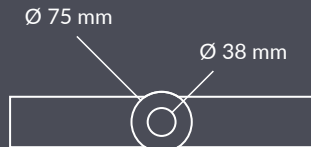

14 17 8
18 15 13

00 3 28 21
2 3 3 4

36 → 16

00 277 Games

- Available in 27" and 32" sizes
- Portrait and landscape orientation
- All displays double-sided (back side either cloned or independent)

- Optional full-colour LED side strips
- Selection of finishes available
- Custom security camera housing available
- Custom pole lengths and fittings available