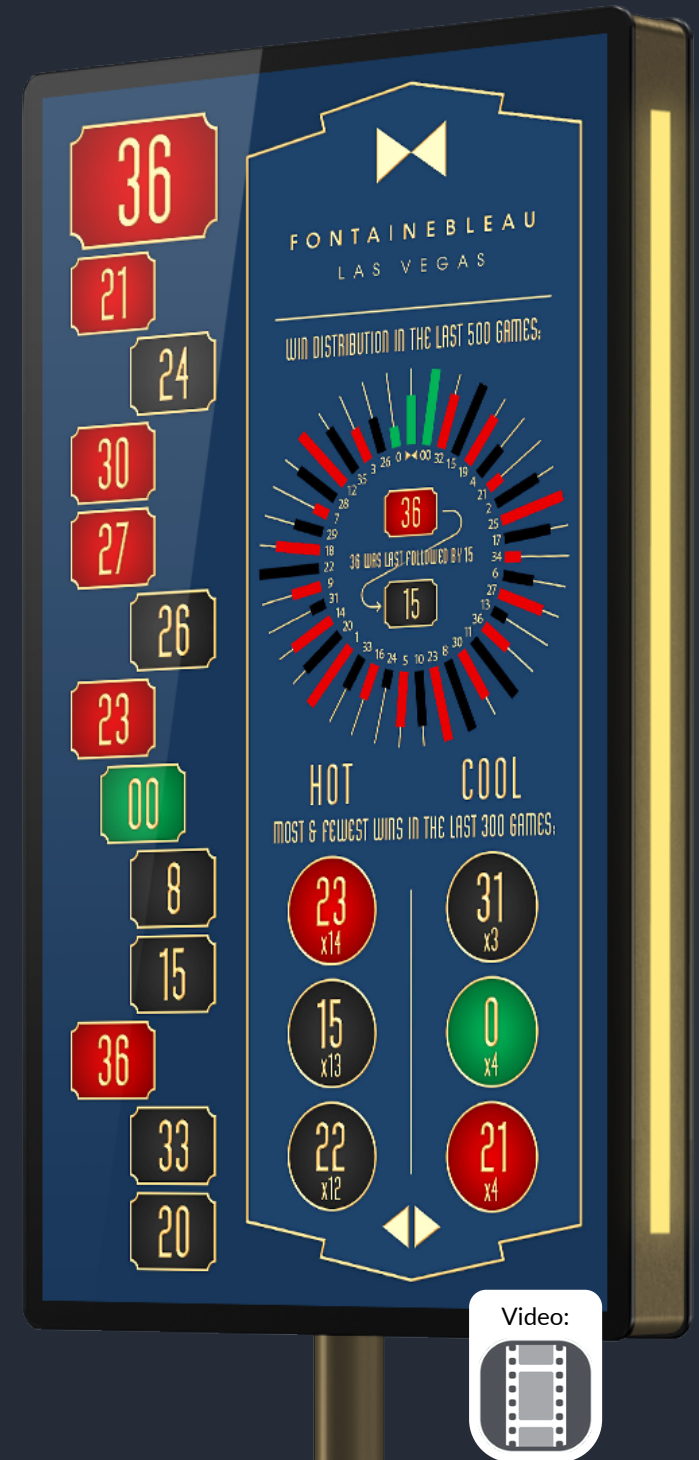

Roulette

When paired with a roulette wheel, the Billboard software provides a unique, individualised experience. Game results, statistics and promotional material appear in pin-sharp high definition, beautifully animated, while sophisticated game logging and live data export help to ensure the long-term health and security of the wheel.

Roulette results are read automatically from any casino-standard wheel, via the wheel's in-rim sensors or Cammegh's intelligent EyeBall camera system. They can also be entered manually using the keypad provided.