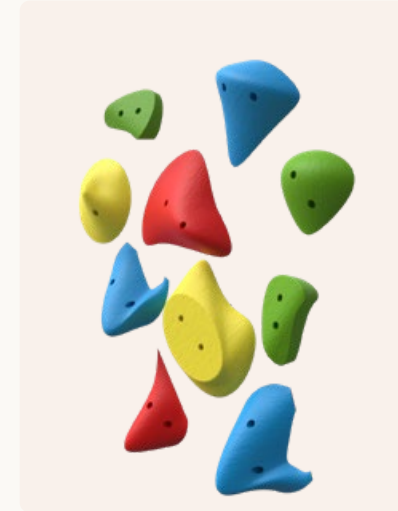

Playground design

Various elements

CLIMBING GRIPS

These sturdy climbing grips can be mounted on a straight or sloping wall.

Children can climb up a little and move from left to right. Stimulate the children's imagination by placing printed Forex on the wall behind the grips. This way the children can imagine themselves climbing trees or mountains.

Article no.
RB00260