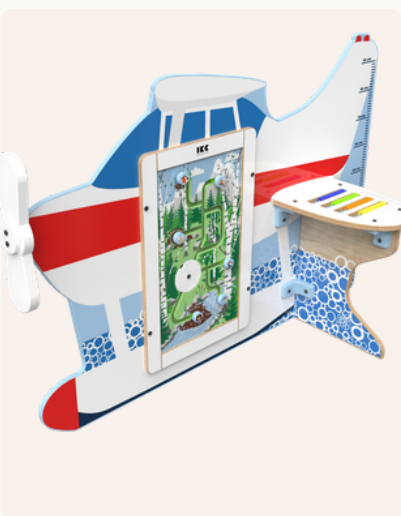

SPLASH DOWN

Play system Splash Down is a free standing play element in the shape of an airplane. The play system can be used as a standalone play element or combined with existing IKC products to create a fun play corner. This product includes the play modules shown in the image.

Article no.
PP00710

Dimensions

HxWxD 100 x 147,85 x 83,8 cm
Weight 22,1 G