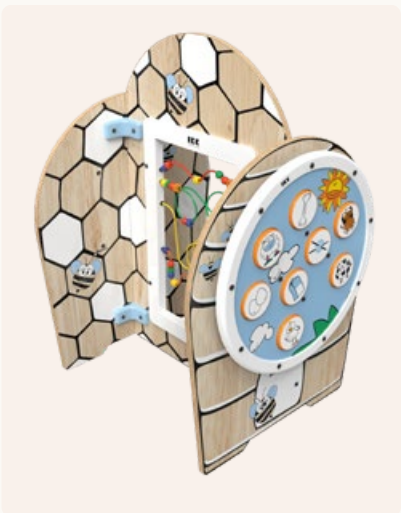

HONEY PLAY

The Honey Play free standing system resembles a giant honey comb hive and houses a fun play module and two of our colourful play wheels. The FSC-certified, durable beech wood frames ensure long-lasting and safe fun for all children.

Article no.
PP00511

Supplied with
1 Play module of choice
2 Play wheels of choice

Dimensions

HxWxD 109 x 68,5 x 70 cm
Weight 20,8 KG