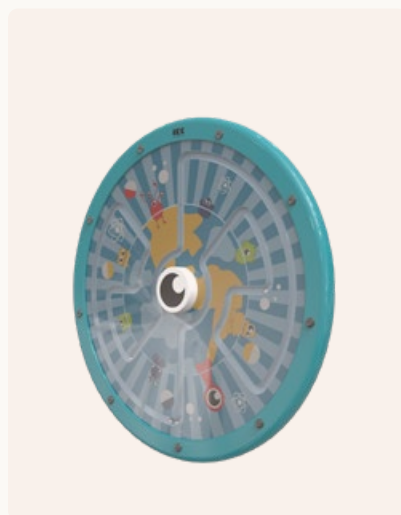

Monster collection

Play wheels

COSMIC JOURNEY

The Cosmic Journey is a wall game in which children determine which journey the monsters make through the universe. By turning the eye the balls will find their way through the paths.

Article no.

PP00074

Dimensions

HxWxD 60 x 60 x 6,5 cm

Weight 9,6 KG