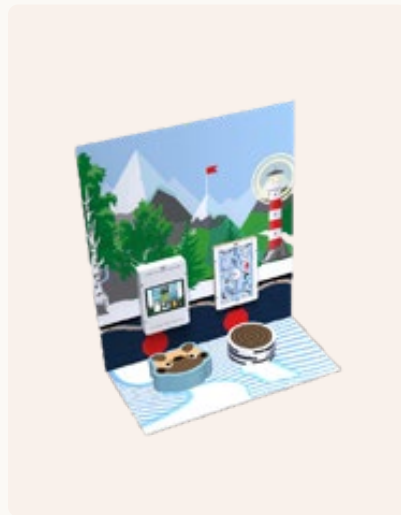

Arctic collection

Corners

ARCTIC SMALL PLAY CORNER 2M²

With this complete play corner you can easily add play value to your organisation. The corner is developed by our designers as a ready-to-play kids' corner that fits perfectly into the corner of any room.

Article No. PP00790

Dimensions Height wall 230cm

Width wall 200cm

Floor size 2 M²