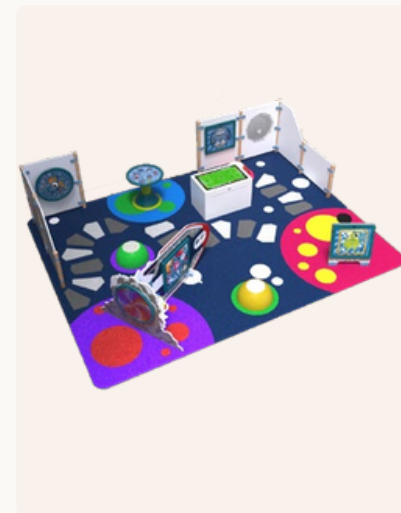

MONSTER FREE STANDING PLAY CORNER 12M²

This kids' corner contains floor decorations, seven fences with three play modules and the play systems Jump ship and Space scouter. Additionally, the corner contains a 32 inch Touchtable that has a multitouch function with 8 different games. The multitouch option ensures that up to four children can play games together at the same time.

Articel No PP00693

Floor size 12 M²