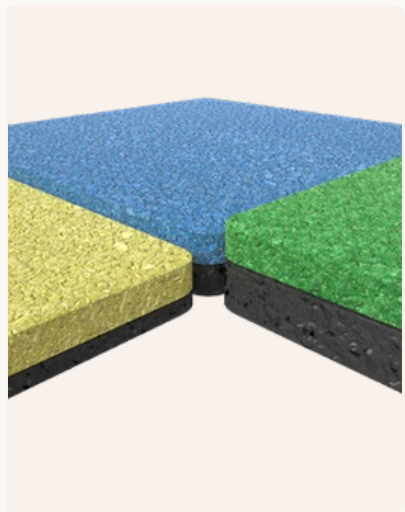

EPDM GLITTER

Glitter EPDM is available in 16 different colours and countless colour combinations. Our shock-absorbent EPDM play floors are of high quality and offer children a safe surface to play on. The flooring is slip resistant and ensures that the impact of a fall is absorbed.

According to the European safety standard, a shock-absorbent floor is mandatory if children can climb higher than 60 cm in your play corner.

Article no.
RB-105