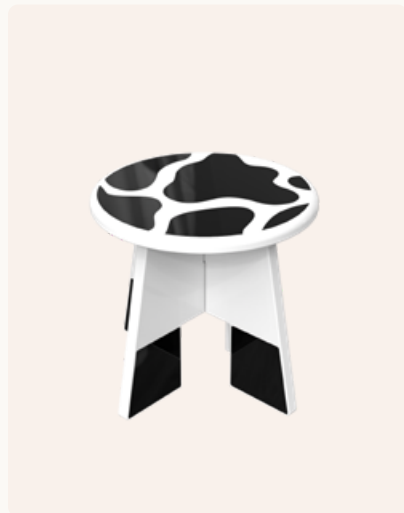

Classic collection

Furniture

MOOH STOOL

The Mooh Stool from the animal series is perfect for every children's corner with a nature theme.

Article no.
PP00258

Dimensions

HxWxD 28 x 32 x 32 cm
Weight 3 KG