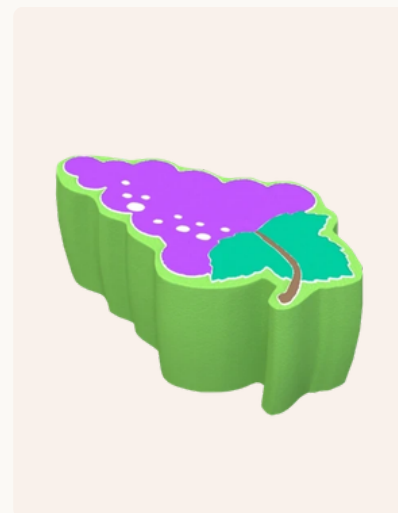

GRAPES

Softplay Grapes is a handmade soft play element. Softplay Grapes has the shape of a bunch of grapes and it can be used to sit on, climb on or play with. It can easily be combined with the IKC wall modules. Or combine the Grapes with other soft play elements such as the Banana or the Apple to complement the fruit theme!

Article no.
SP00003

Dimensions

HxWxD 20 x 43,5 x 35 cm
Weight 1,2 KG