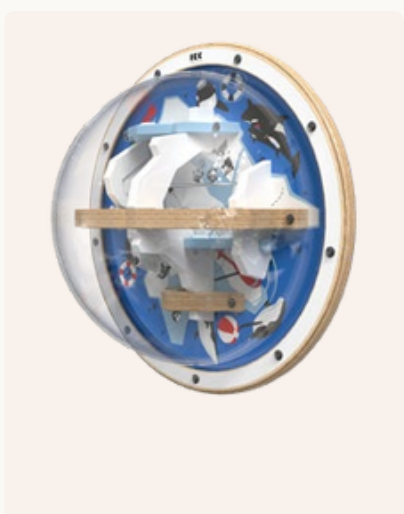

TIP OF THE ICEBERG

Tip of the Iceberg is a rotating game which challenges children to move a ball through a maze by rotating the play wheel, requiring good hand eye coordination. On route, players must avoid the holes in the ice in order to reach the flag!

Article no.
PP00707

Dimensions
HxWxD 60 x 60 x 30,3 cm
Weight 12,1 KG