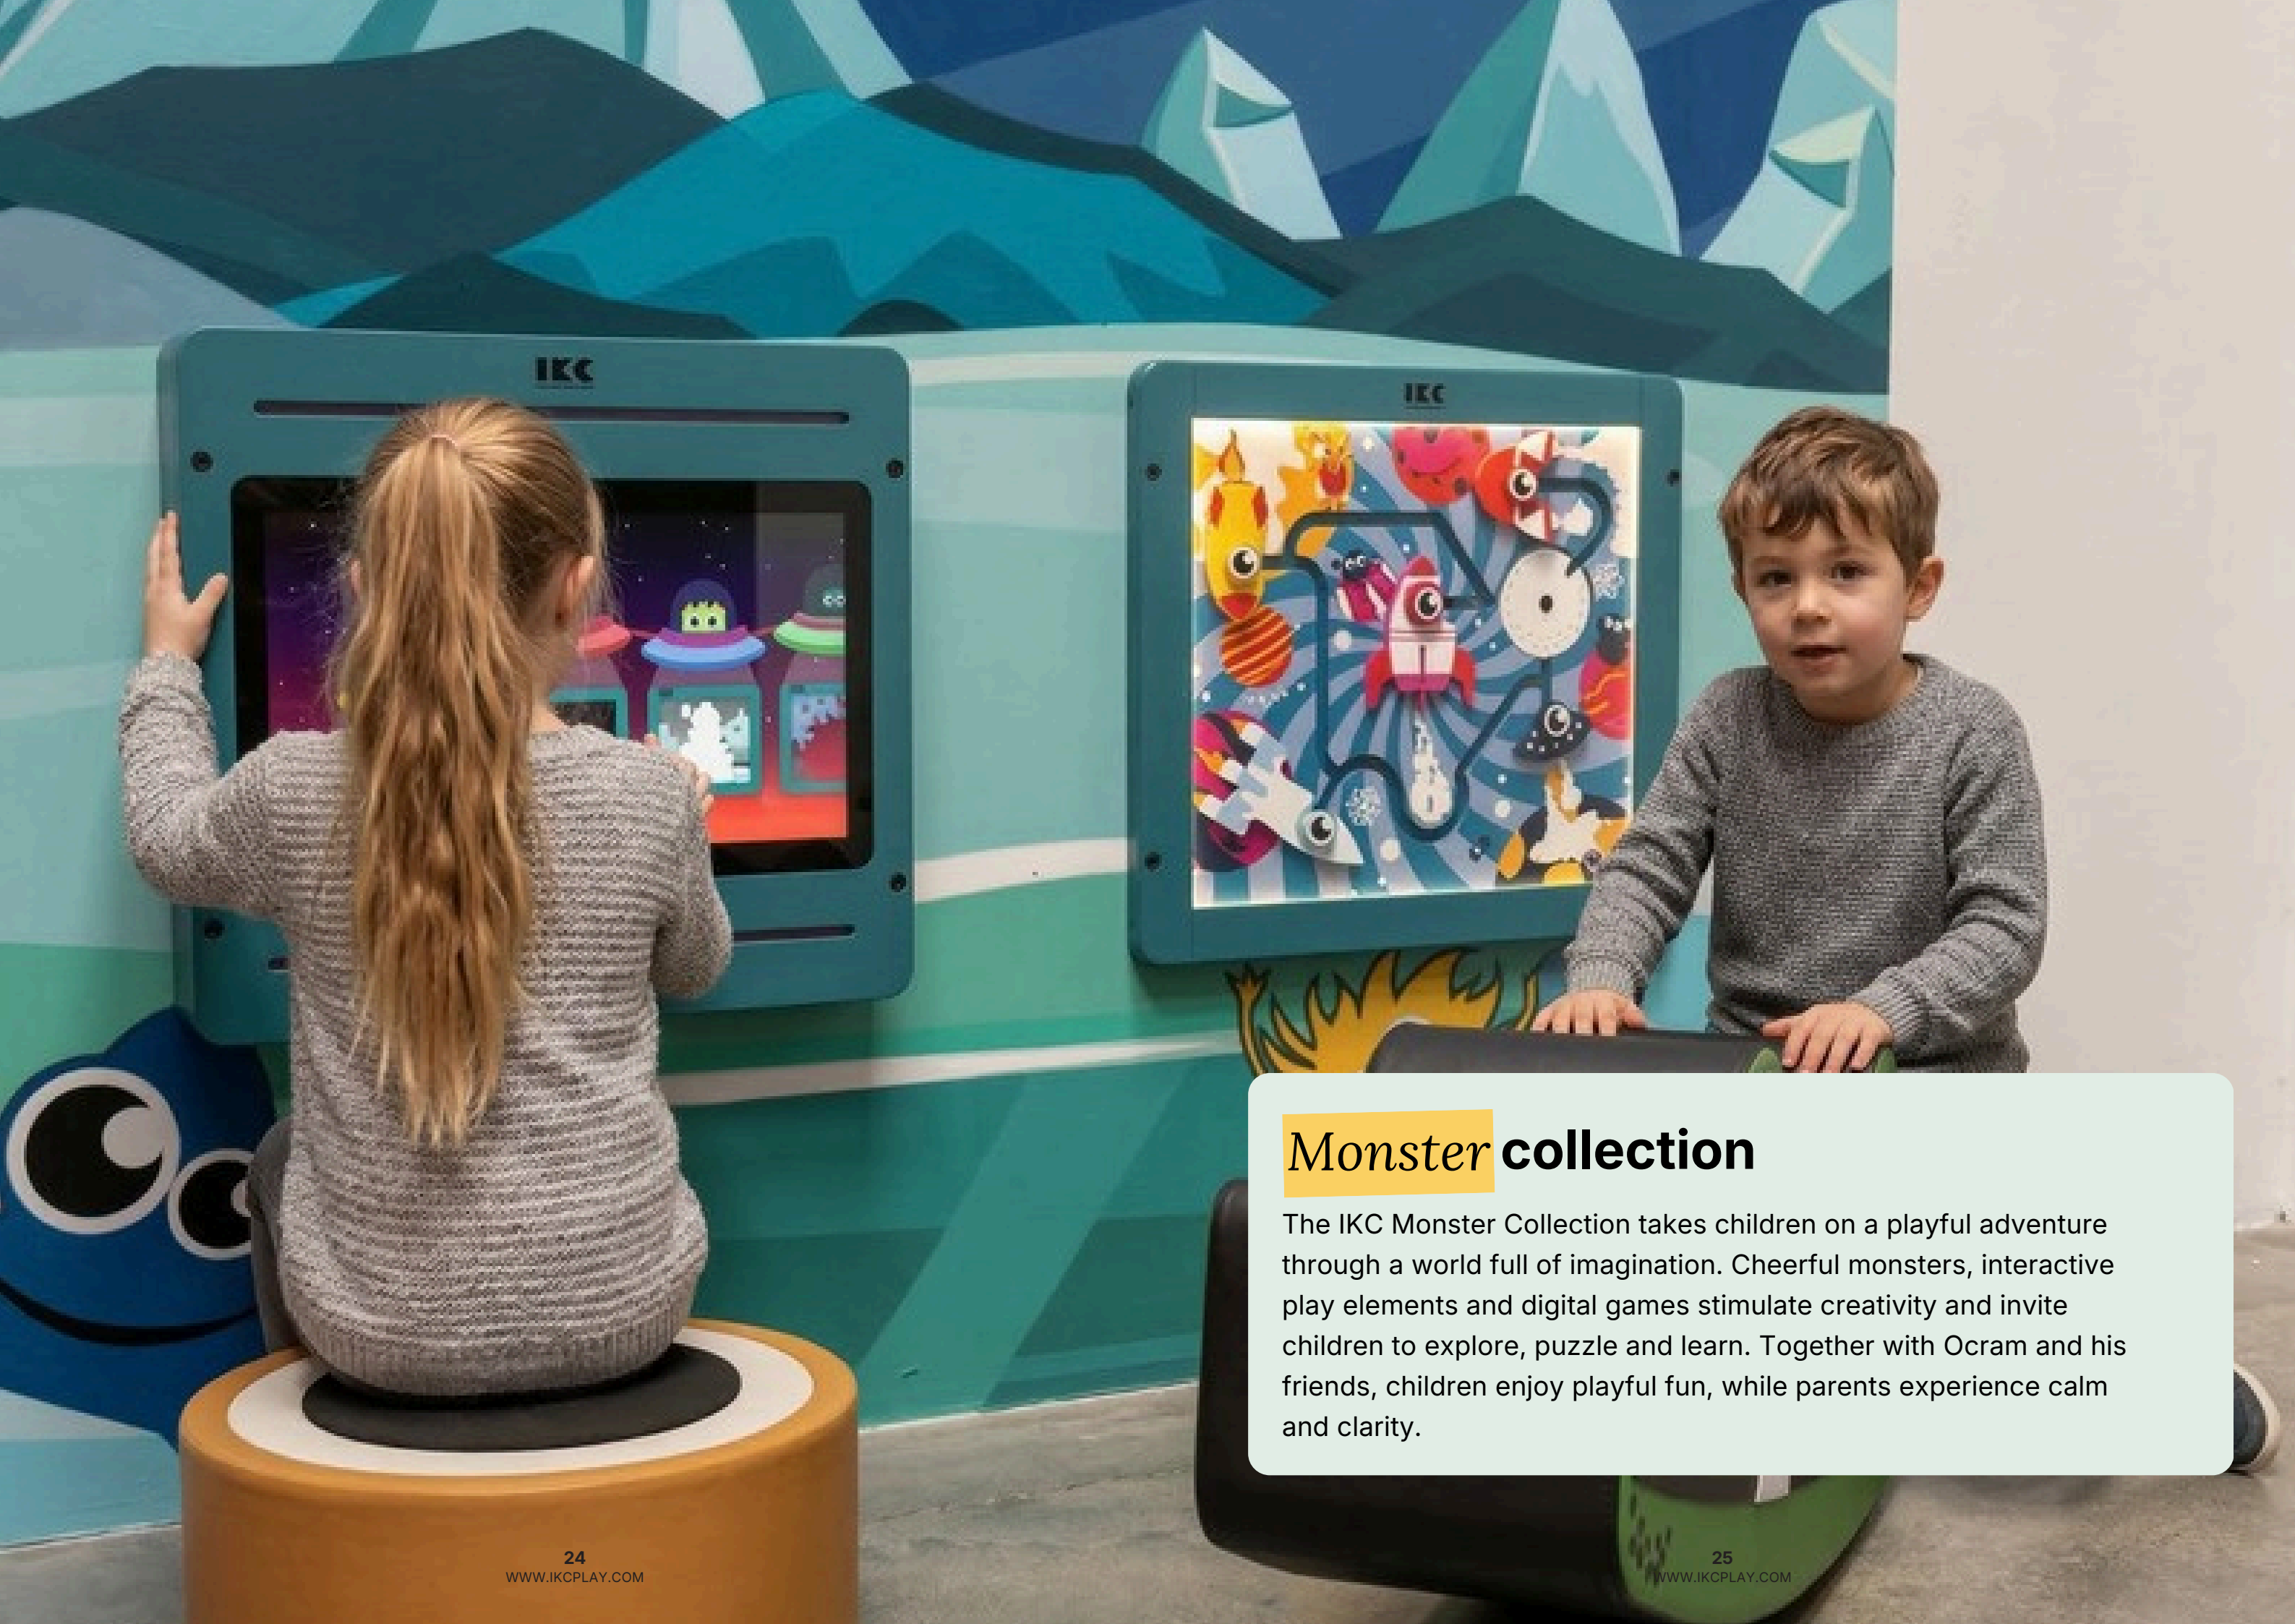

### CLASSIC LARGE PLAY CORNER 12M<sup>2</sup>

This kids' corner contains wall and floor decorations, eight fun chairs, five wall games, a Beadtree table and play system Four fun with four play modules. Additionally, the play corner offers three interactive screens. One interactive with a 17 inch touchscreen and the other two with a 21 inch touch screen. All touchscreens come with our Arctic adventures software.

### CLASSIC FREE STANDING PLAY CORNER 12M<sup>2</sup>

This kids' corner contains floor decorations, one softplay element, four fun chairs and play systems Four fun, VW beetle and Playtower touch woody with a total of eight play modules one 21 inch touchscreen on the Playtower. This interactive touchscreen comes with Arctic adventures software.

## Monster collection

The IKC Monster Collection takes children on a playful adventure through a world full of imagination. Cheerful monsters, interactive play elements and digital games stimulate creativity and invite children to explore, puzzle and learn. Together with Ocrum and his friends, children enjoy playful fun, while parents experience calm and clarity.

### COSMIC JOURNEY

The Cosmic Journey is a wall game in which children determine which journey the monsters make through the universe. By turning the eye the balls will find their way through the paths.