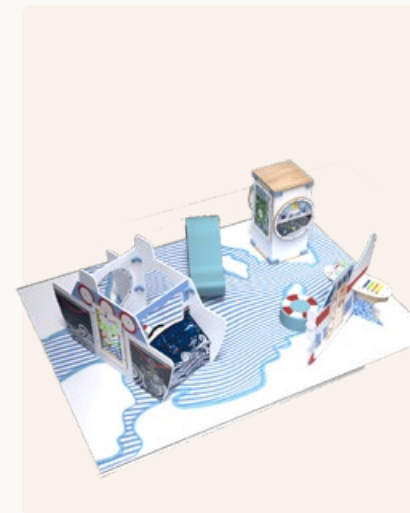

ARCTIC FREE STANDING PLAY CORNER 12M²

With this complete play corner you can easily add play value to your organisation. The corner is developed by our designers as a ready-to-play kids' corner that can be placed as a free-standing play area in any room.

Article No. PP00793

Dimensions

Floor size 12 M²