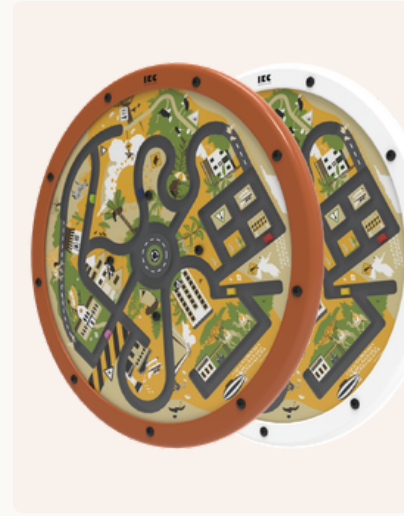

DESERT JOURNEY

By turning the Desert Journey, children can make the cars travel across the desert. This wall game supports the development of children's hand-eye coordination and challenges their reaction skills.

Article no.
Terra PP00823
White PP0824

Dimensions
HxWxD 60 x 60 x 6,5 cm
Weight 8,5 KG