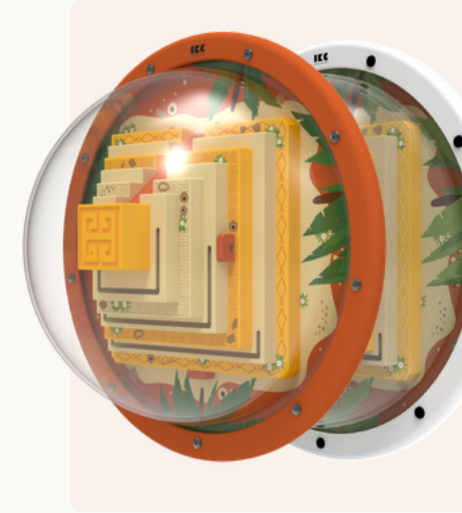

TIP OF THE TEMPLE

Tip of the Temple is a rotating game which challenges children to move a ball through a maze by rotating the play wheel, requiring good hand eye coordination. On route, the balls disappears in the temple in order to find the way through the temple!

Article no.
Terra PP00820
White PP0821

Dimensions
HxWxD 60 x 60 x 30,3 cm
Weight 14,3 KG