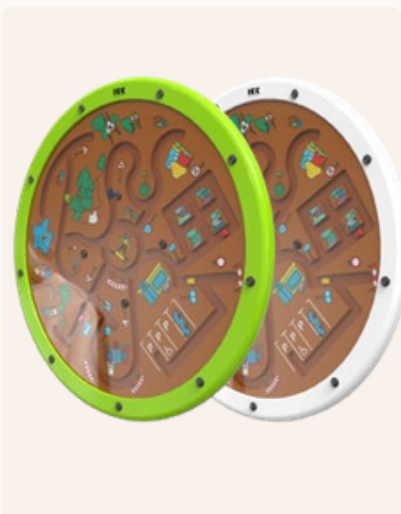

ROADTRIP

From the city to the forest, or maybe to the park? Just hope there are no traffic jams. With five cars in the Road Trip and a little imagination, anything is possible. Turn the wheel to make your own game.

Article no.

Green PP00440

White PP00442

Dimensions

HxWxD 60 x 60 x 6,5 cm

Weight 6,6 KG