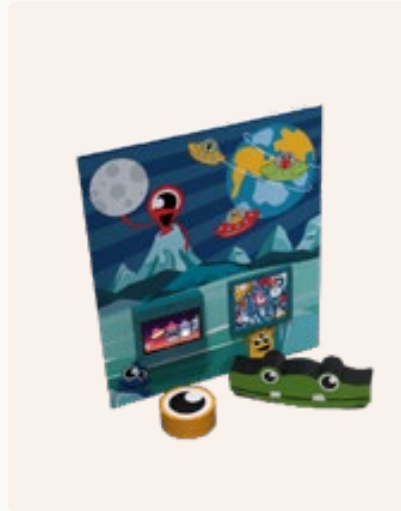

Monster collection

Corners

MONSTER SMALL PLAY CORNER 2M²

With this complete play corner you can easily add play value to your organisation. The corner is developed by our designers as a ready-to-play kids' corner that fits perfectly into the corner of any room.

Articel No PP00690

Dimensions

Height wall 230cm

Width wall 200cm

Floor size 2 M²