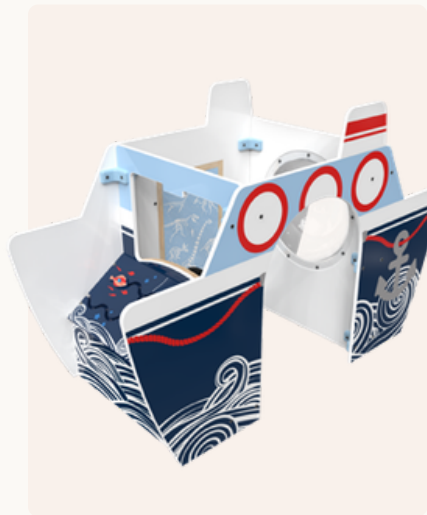

Arctic collection

Play systems

ALL ABOARD

Play system All Aboard is free standing play element in the shape of a boat. The play system can be used as a standalone play element or combined with existing IKC products to create a fun play corner.

Article no.
PP00709

Supplied with
1 Play module of choice

Dimensions

HxWxD 120 x 183,5 x 79 cm

Weight 74,5 KG