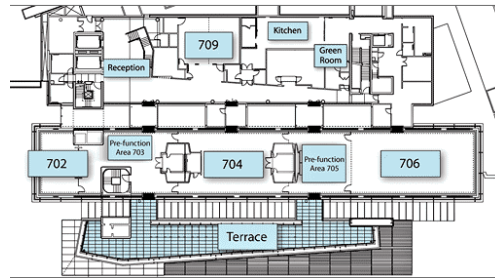

# NEWSEUM

THERE'S MORE TO EVERY STORY.

WASHINGTON, DC

ANNENBERG THEATER

KNIGHT CONFERENCE CENTER LEVEL 7

KNIGHT BROADCAST STUDIO

1 FLOOR

2 FLOOR

NEWSEUM AND GALLERIES

EVENT SPACE

SEATED

RECEPTION

KNIGHT CONFERENCE CENTER LEVEL 7

300

750

KNIGHT CONFERENCE CENTER LEVEL 8