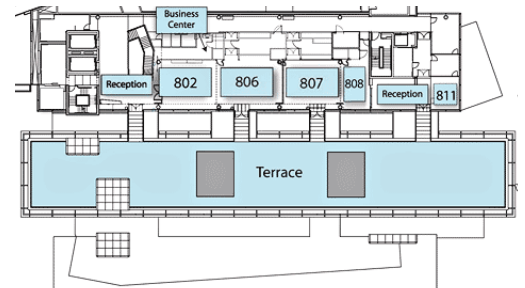

# NEWSEUM

THERE'S MORE TO EVERY STORY.

WASHINGTON, DC

ANNENBERG THEATER

KNIGHT CONFERENCE CENTER LEVEL 7

KNIGHT BROADCAST STUDIO

1 FLOOR

2 FLOOR

NEWSEUM AND GALLERIES

EVENT SPACE

SEATED

RECEPTION

KNIGHT CONFERENCE CENTER LEVEL 7

300

750

KNIGHT CONFERENCE CENTER LEVEL 8

550

—

PRIVATE DINING ROOM AND CAPITOL TERRACE

50

75

KNIGHT BROADCAST STUDIO

150

—