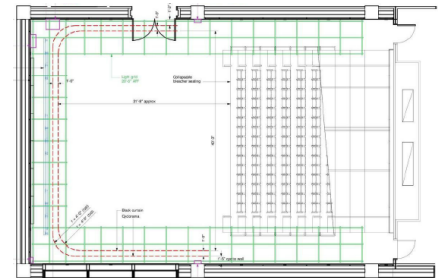

KNIGHT BROADCAST STUDIO