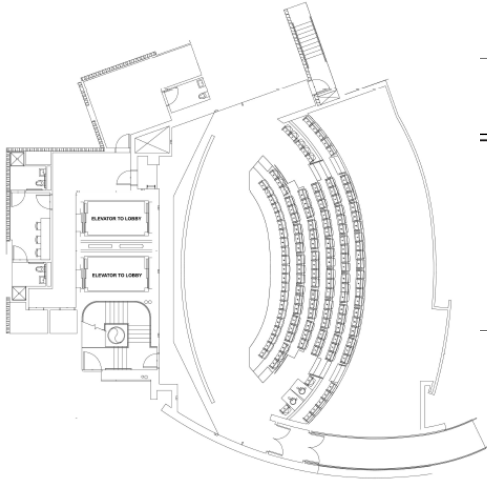

# NEWSEUM

THERE'S MORE TO EVERY STORY.

WASHINGTON, DC

ANNENBERG THEATER

KNIGHT CONFERENCE CENTER LEVEL 7

KNIGHT BROADCAST STUDIO

1 FLOOR

2 FLOOR

NEWSEUM AND GALLERIES

EVENT SPACE

SEATED

RECEPTION

KNIGHT CONFERENCE CENTER LEVEL 7

300

750

KNIGHT CONFERENCE CENTER LEVEL 8

—

ANNENBERG THEATER

—

—

FIXED SEATING

450

—

ADDITIONAL SEATING (UP TO 100)