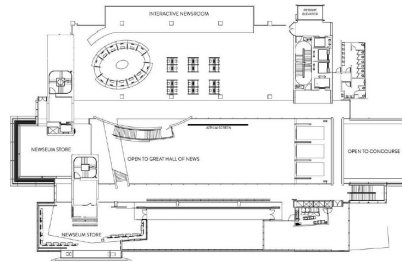

# NEWSEUM

THERE'S MORE TO EVERY STORY.

WASHINGTON, DC

ANNENBERG THEATER

KNIGHT CONFERENCE CENTER LEVEL 7

KNIGHT BROADCAST STUDIO

1 FLOOR

2 FLOOR

NEWSEUM AND GALLERIES

EVENT SPACE

SEATED

RECEPTION

KNIGHT CONFERENCE CENTER LEVEL 7

300

750

KNIGHT CONFERENCE CENTER LEVEL 8