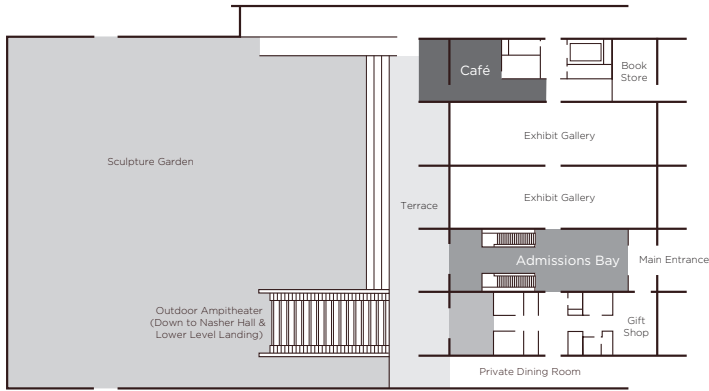

## EVENT SPACE

- NASHER SCULPTURE GARDEN
- NASHER HALL
- NASHER ADMISSIONS BAY
- CAFÉ NASHER
- NASHER PRIVATE DINING ROOM
- NASHER TERRACE

## RECEPTION

| EVENT SPACE                | CONFERENCE | SEATED | RECEPTION |
|----------------------------|------------|--------|-----------|
| NASHER SCULPTURE GARDEN    |            | 500    | 1,200     |
| NASHER HALL                |            | 180    | 225       |
| NASHER ADMISSIONS BAY      |            | —      | 200       |
| CAFÉ NASHER                |            | 80     | —         |
| NASHER PRIVATE DINING ROOM | 50         | 50     | 85        |
| NASHER TERRACE             |            | 150    | 250       |