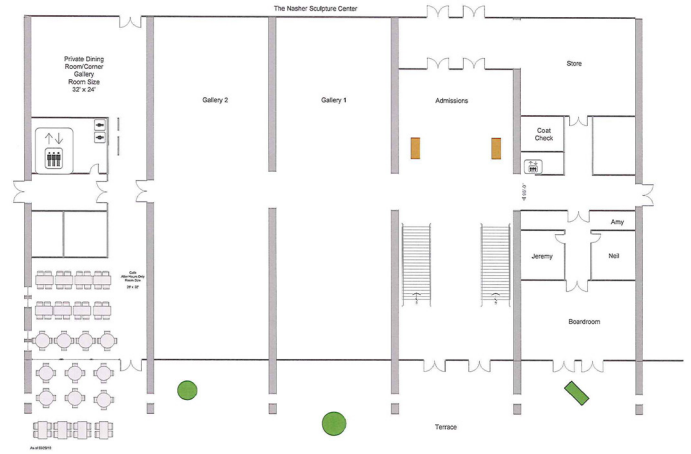

## EVENT SPACE

- NASHER SCULPTURE GARDEN
- NASHER HALL
- NASHER ADMISSIONS BAY
- CAFÉ NASHER
- NASHER PRIVATE DINING ROOM
- NASHER TERRACE

## SEATED

## RECEPTION

| EVENT SPACE                | CONFERENCE | SEATED | RECEPTION |
|----------------------------|------------|--------|-----------|
| NASHER SCULPTURE GARDEN    |            | 500    | 1,200     |
| NASHER HALL                |            | 180    | 225       |
| NASHER ADMISSIONS BAY      |            | —      | 200       |
| CAFÉ NASHER                |            | 80     | —         |
| NASHER PRIVATE DINING ROOM | 50         | 50     | 85        |
| NASHER TERRACE             |            | 150    | 250       |