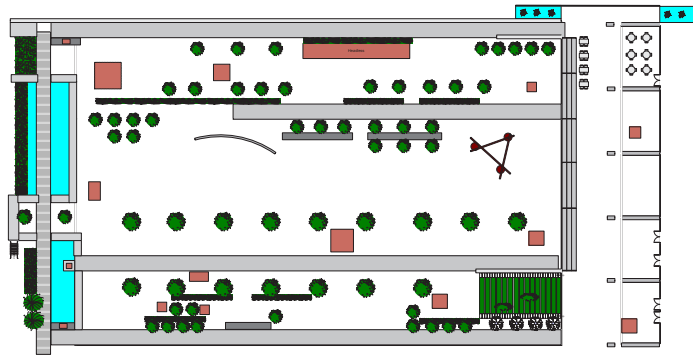

## EVENT SPACE

- NASHER SCULPTURE GARDEN
- NASHER HALL
- NASHER ADMISSIONS BAY
- CAFÉ NASHER
- NASHER PRIVATE DINING ROOM
- NASHER TERRACE

## RECEPTION

| EVENT SPACE                | CONFERENCE | SEATED | RECEPTION |
|----------------------------|------------|--------|-----------|
| NASHER SCULPTURE GARDEN    |            | 500    | 1,200     |
| NASHER HALL                |            | 180    | 225       |
| NASHER ADMISSIONS BAY      |            | —      | 200       |
| CAFÉ NASHER                |            | 80     | —         |
| NASHER PRIVATE DINING ROOM | 50         | 50     | 85        |
| NASHER TERRACE             |            | 150    | 250       |