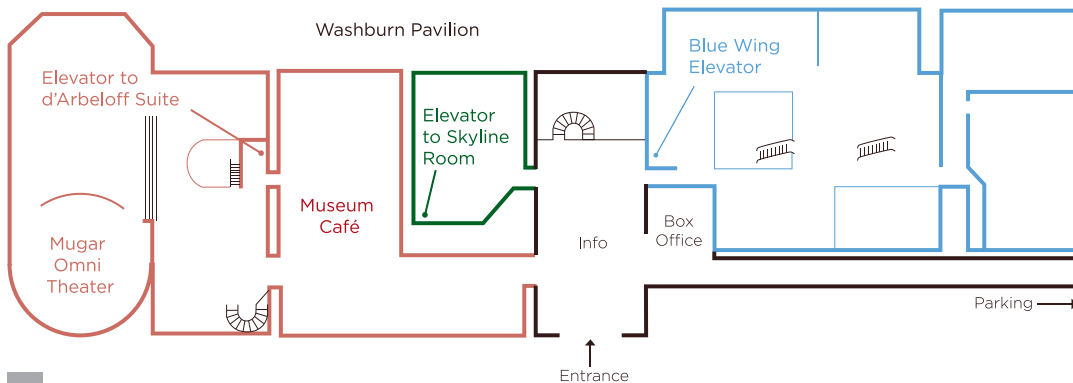

Museum of Science

BOSTON, MA

Red Wing  
Green Wing  
Lobby  
Blue Wing

L2

L1

LL

EVENT SPACE

SEATED

RECEPTION

BLUE WING	250	900
ATRIUM & OMNI FOYER	280	314
D'ARBELOFF SUITE	140	160
RIVERVIEW CAFÉ	250	300
SKYLINE ROOM	120	150
WASHBURN PAVILION	460	700
HALL OF HUMAN LIFE	50	363
MUSEUM BUYOUT	—	4,500