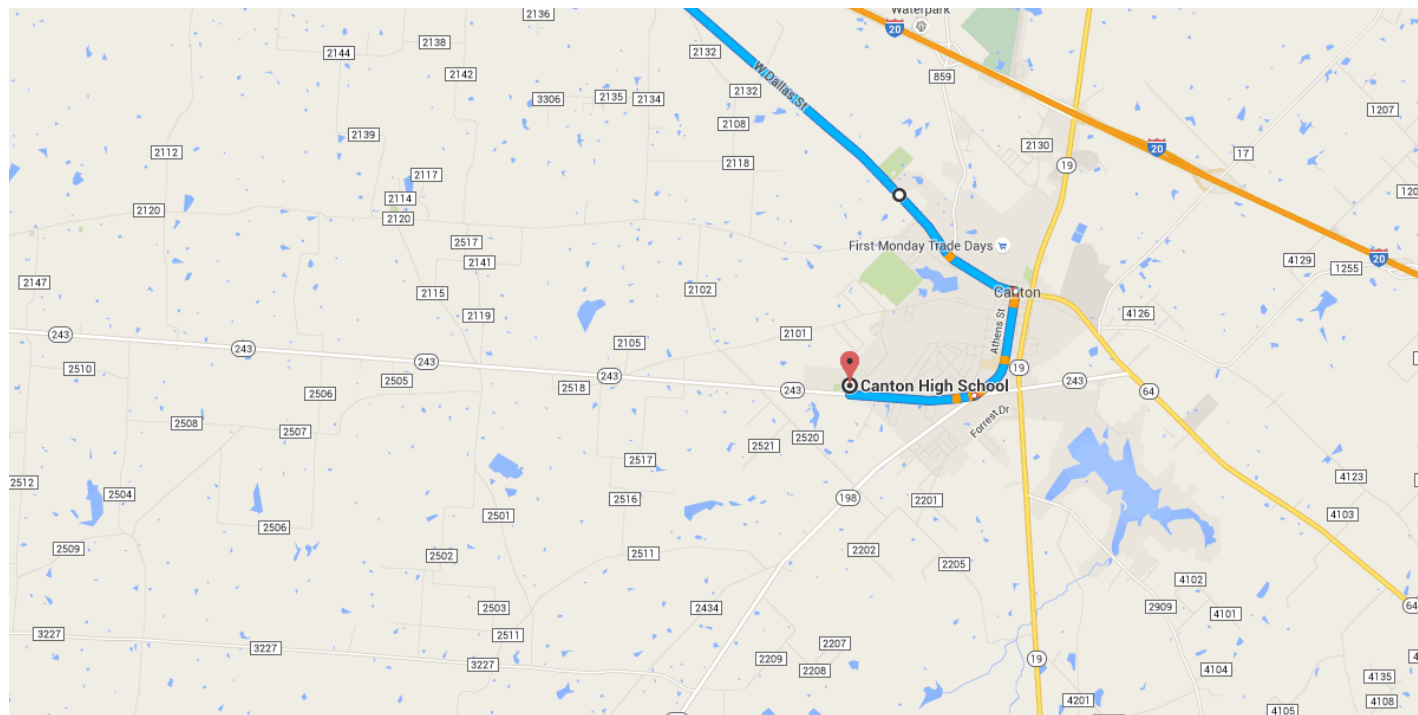

Directions from Quinlan, TX to Canton High School

o Quinlan, TX

Take FM 751 and TX-64 E to TX-243 W in Van Zandt County

- ↑ 1. Head east on E Main St toward Church St
_____ 0.4 mi
- ↘ 2. Turn right onto TX-276 E/TX-34 S
_____ 0.5 mi
- ↙ 3. Turn left onto TX-276 E/E Quinlan Pkwy
_____ 1.1 mi
- ↗ 4. Slight right toward FM 751
_____ 102 ft
- ↘ 5. Turn right onto FM 751
_____ 15.6 mi
- ↘ 6. Turn right onto N 4th St
_____ 0.4 mi
- ↙ 7. Turn left onto E South Commerce St
_____ 0.2 mi
- ↑ 8. Continue onto Houston St
_____ 0.5 mi
- ↑ 9. Continue onto Goodnight Blvd
_____ 0.2 mi

-  10. Slight **right** onto TX-64 E/Corky Boyd Ave
 Continue to follow TX-64 E 12.9 mi

-  11. Turn **right** onto S Buffalo St 1.0 mi

-  12. Slight **right** onto TX-243 W
 Destination will be on the right 1.1 mi