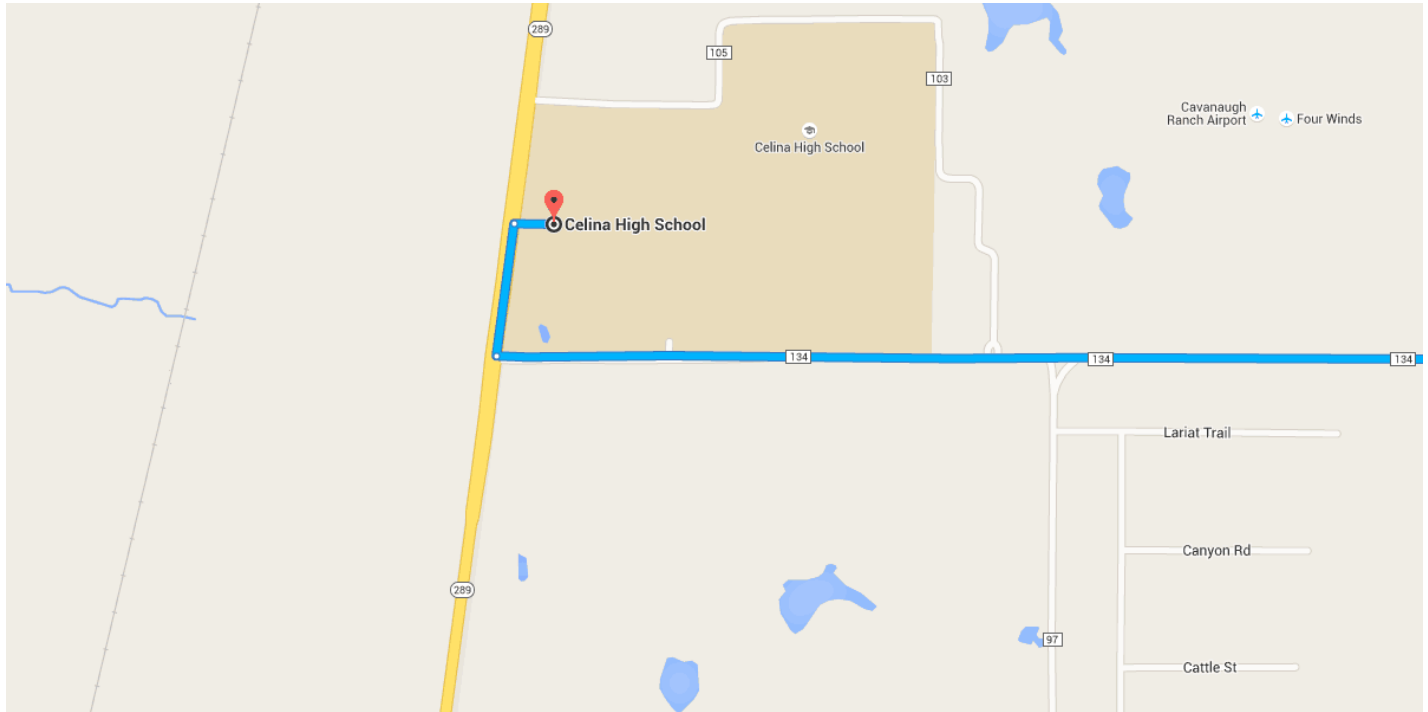

Directions from Quinlan, TX to Celina High School, 3455 N Preston Rd

o Quinlan, TX

Take FM 36 N, US-380 W and FM543 N to County Rd 175 in Weston

55.9 mi / 1 h 11 min

- 1. Head west on TX-276 W/E Main St toward Epperson St
2.0 mi
- 2. Turn right onto FM 36 N
8.7 mi
- 3. Turn left onto I-30 Frontage Rd
0.7 mi
- 4. Turn right onto FM 36 N
3.7 mi
- 5. Turn right onto TX-66 E
0.1 mi
- 6. Turn left at the 1st cross street onto Main St
0.2 mi

- ↑
7. Main St turns slightly right and becomes FM 36 N/Gilmer St

i Continue to follow FM 36 N

5.9 mi
- ↶
8. Turn left onto US-380 W

6.7 mi
- ↑
9. Continue straight onto US-380 W/E Audie Murphy Pkwy

i Continue to follow US-380 W

15.5 mi
- ↷
10. Slight right onto N McDonald St

1.9 mi
- ↶
11. Turn left onto Weston Rd

1.0 mi
- ↑
12. Continue onto Laud Howell Pkwy

0.3 mi
- ↷
13. Turn right onto Trinity Falls Pkwy

1.5 mi
- ↶
14. Turn left onto FM543 N/Weston Rd

i Continue to follow FM543 N

7.3 mi
- ↷
15. Turn right onto Main St

0.1 mi
- ↶
16. Turn left to stay on Main St

0.1 mi
- ↑
17. Continue onto FM 455 E

0.4 mi

Take Co Rd 134 to Preston Rd

6.2 mi / 9 min

- ↶
18. Turn left onto County Rd 175