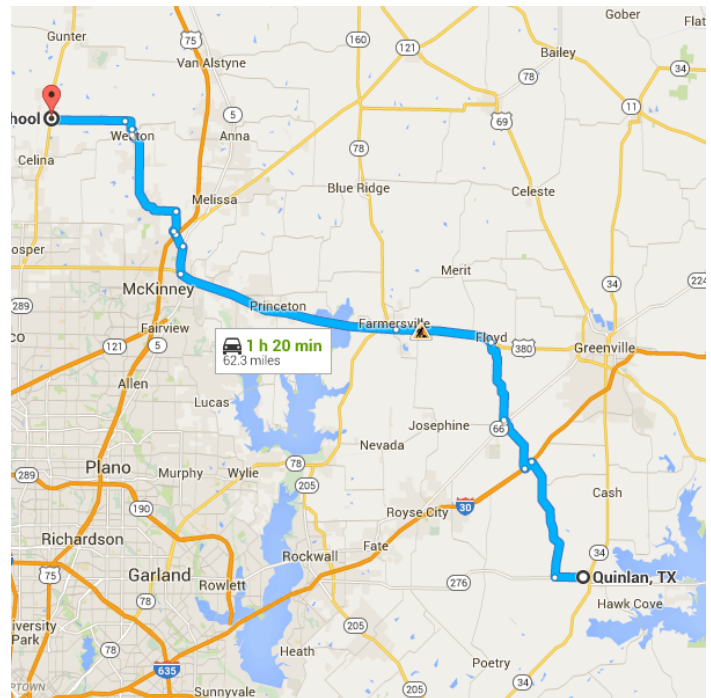

Directions from Quinlan, TX to Celina High School, 3455 N Preston Rd

o Quinlan, TX

Take FM 36 N, US-380 W and FM543 N to County Rd 175 in Weston

55.9 mi / 1 h 11 min

- 1. Head west on TX-276 W/E Main St toward Epperson St
2.0 mi
- 2. Turn right onto FM 36 N
8.7 mi
- 3. Turn left onto I-30 Frontage Rd
0.7 mi
- 4. Turn right onto FM 36 N
3.7 mi
- 5. Turn right onto TX-66 E
0.1 mi
- 6. Turn left at the 1st cross street onto Main St
0.2 mi

- ↑
7. Main St turns slightly right and becomes FM 36 N/Gilmer St

i Continue to follow FM 36 N

5.9 mi
- ↶
8. Turn left onto US-380 W

6.7 mi
- ↑
9. Continue straight onto US-380 W/E Audie Murphy Pkwy

i Continue to follow US-380 W

15.5 mi
- ↷
10. Slight right onto N McDonald St

1.9 mi
- ↶
11. Turn left onto Weston Rd

1.0 mi
- ↑
12. Continue onto Laud Howell Pkwy

0.3 mi
- ↷
13. Turn right onto Trinity Falls Pkwy

1.5 mi
- ↶
14. Turn left onto FM543 N/Weston Rd

i Continue to follow FM543 N

7.3 mi
- ↷
15. Turn right onto Main St

0.1 mi
- ↶
16. Turn left to stay on Main St

0.1 mi
- ↑
17. Continue onto FM 455 E

0.4 mi

Take Co Rd 134 to Preston Rd

6.2 mi / 9 min

- ↶
18. Turn left onto County Rd 175