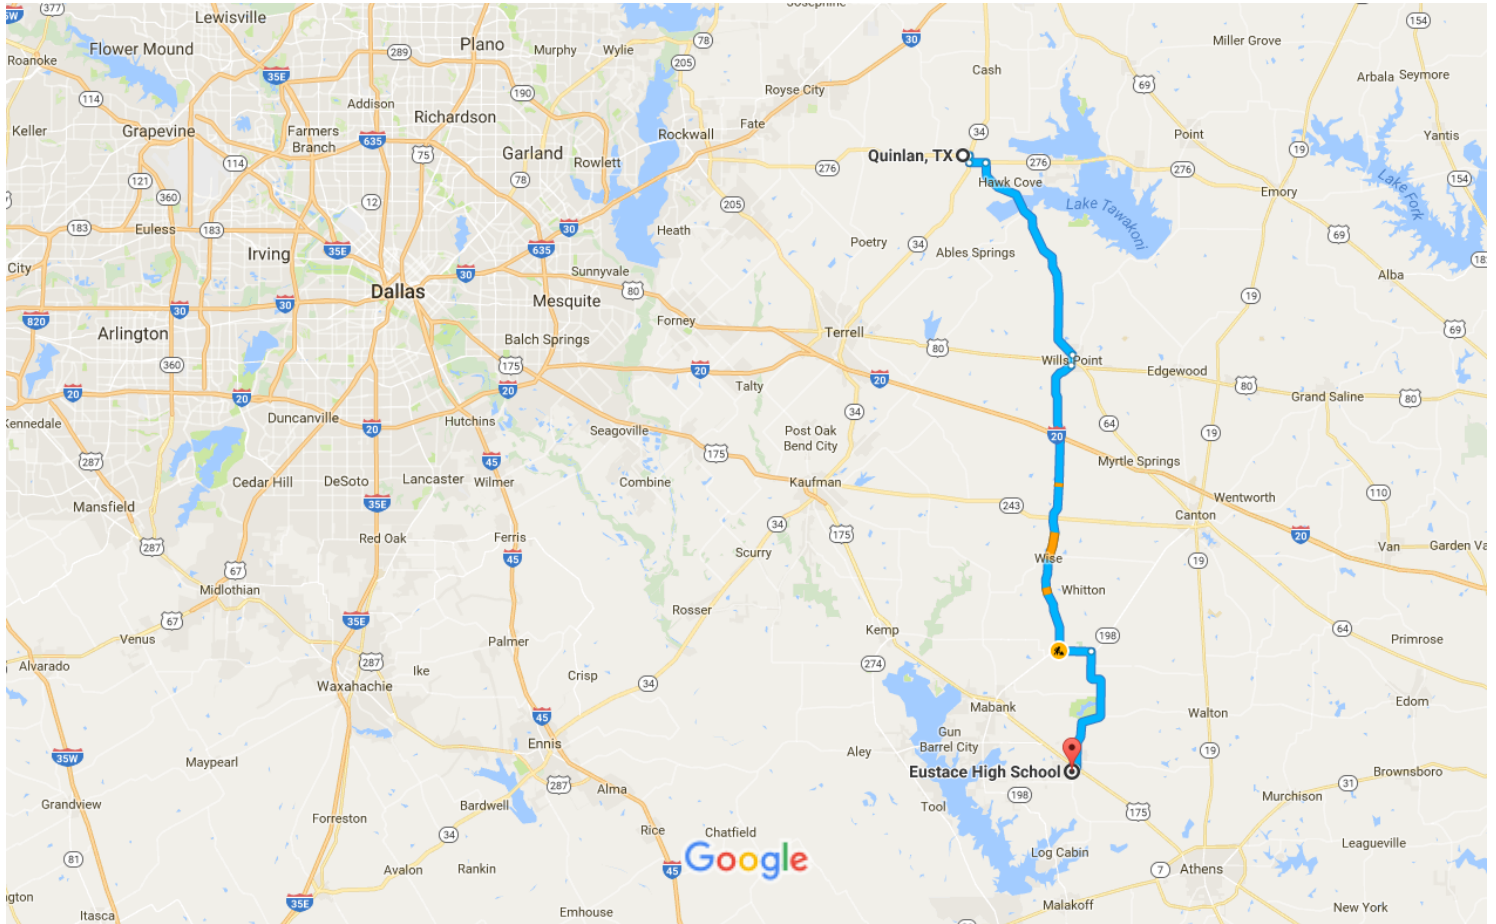

# Quinlan, TX to Eustace High School

Drive 51.5 miles, 1 h 3 min

Map data ©2016 Google 5 mi

## Quinlan, TX

### Drive from FM 751, FM 47 S and FM316 to Eustace

- 1 h 2 min (51.4 mi)
1.  Head east on E Main St toward Church St  
0.4 mi
  2.  Turn right onto TX-276 E/TX-34 S  
0.5 mi
  3.  Turn left onto TX-276 E/E Quinlan Pkwy  
1.1 mi
  4.  Turn right toward FM 751  
102 ft
  5.  Turn right onto FM 751  
15.6 mi
  6.  Turn right onto N 4th St  
0.7 mi
  7.  Turn right onto FM 47 S/W Park Dr  
 Continue to follow FM 47 S  
20.6 mi
  8.  Turn left onto TX-198 N  
2.2 mi
  9.  Turn right onto FM316  
9.6 mi
  10.  Turn right onto US-175 W  
0.3 mi
  11.  Turn left onto FM 316  
0.4 mi
  12.  Turn right  
 Destination will be on the right  
22 s (289 ft)