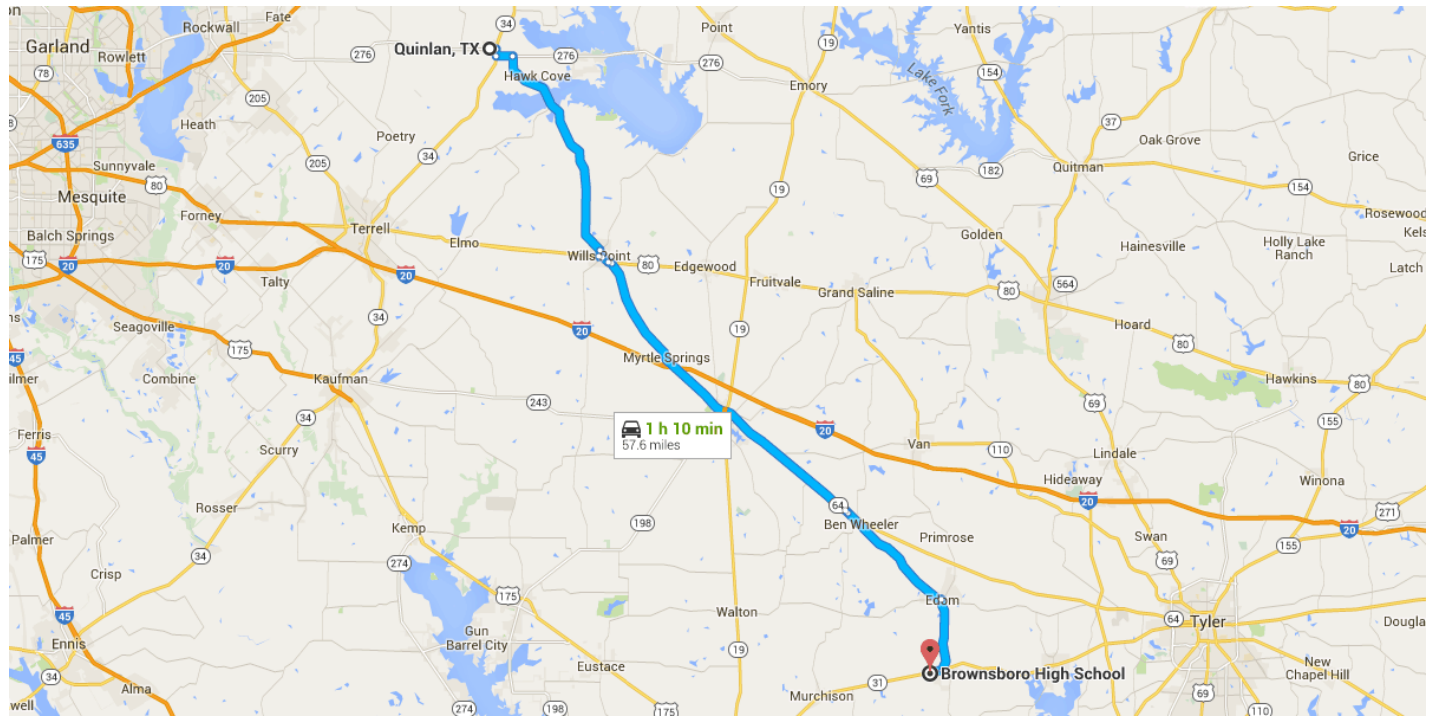

Directions from Quinlan, TX to Brownsboro High School

o Quinlan, TX

Take FM 751, TX-64 E, FM279 E and FM314 to TX-31 W in Brownsboro

- ↑ 1. Head east on E Main St toward Church St 0.4 mi

- ↘ 2. Turn right onto TX-276 E/TX-34 S 0.5 mi

- ↙ 3. Turn left onto TX-276 E/E Quinlan Pkwy 1.1 mi

- ↗ 4. Slight right toward FM 751 102 ft

- ↘ 5. Turn right onto FM 751 15.6 mi

- ↘ 6. Turn right onto N 4th St 0.4 mi

- ↙ 7. Turn left onto E South Commerce St 0.2 mi

- ↑ 8. Continue onto Houston St 0.5 mi

- ↑ 9. Continue onto Goodnight Blvd 0.2 mi

-  10. Slight **right** onto TX-64 E/Corky Boyd Ave
 Continue to follow TX-64 E 23.7 mi

-  11. Keep **right** to continue toward FM279 E 0.2 mi