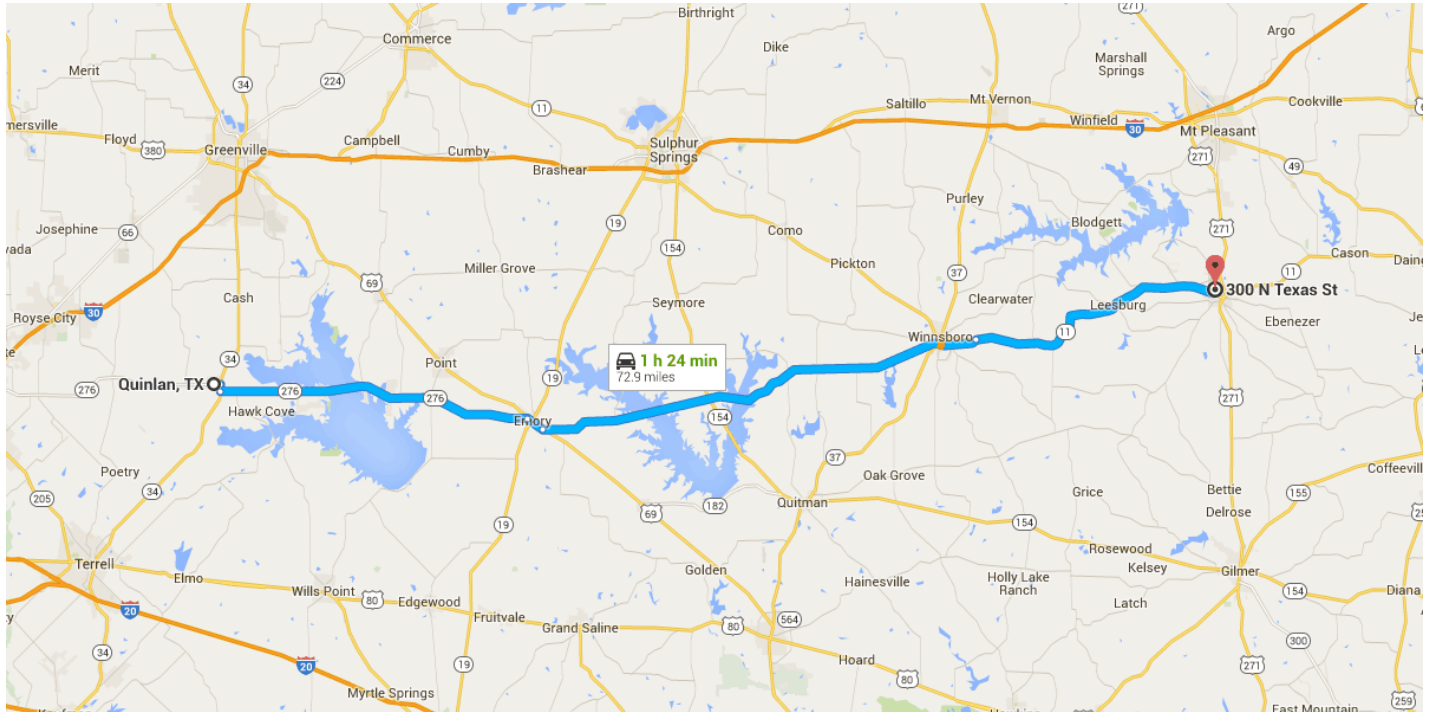

### Directions from Quinlan, TX to 300 N Texas St

### o Quinlan, TX

- ↑
 1. Head east on E Main St toward Church St  

---

0.4 mi
- ↘
 2. Turn right onto TX-276 E/TX-34 S  

---

0.5 mi
- ↙
 3. Turn left onto TX-276 E/E Quinlan Pkwy  
i Continue to follow TX-276 E  

---

21.3 mi
- ↘
 4. Turn right onto US-69 S  

---

1.3 mi
- ↙
 5. Turn left onto FM 2795 E/FM 515 E  
i Continue to follow FM 515 E  

---

30.9 mi
- ↘
 6. Slight right onto TX-11 E  

---

18.1 mi
- ↙
 7. Turn left onto N Texas St  