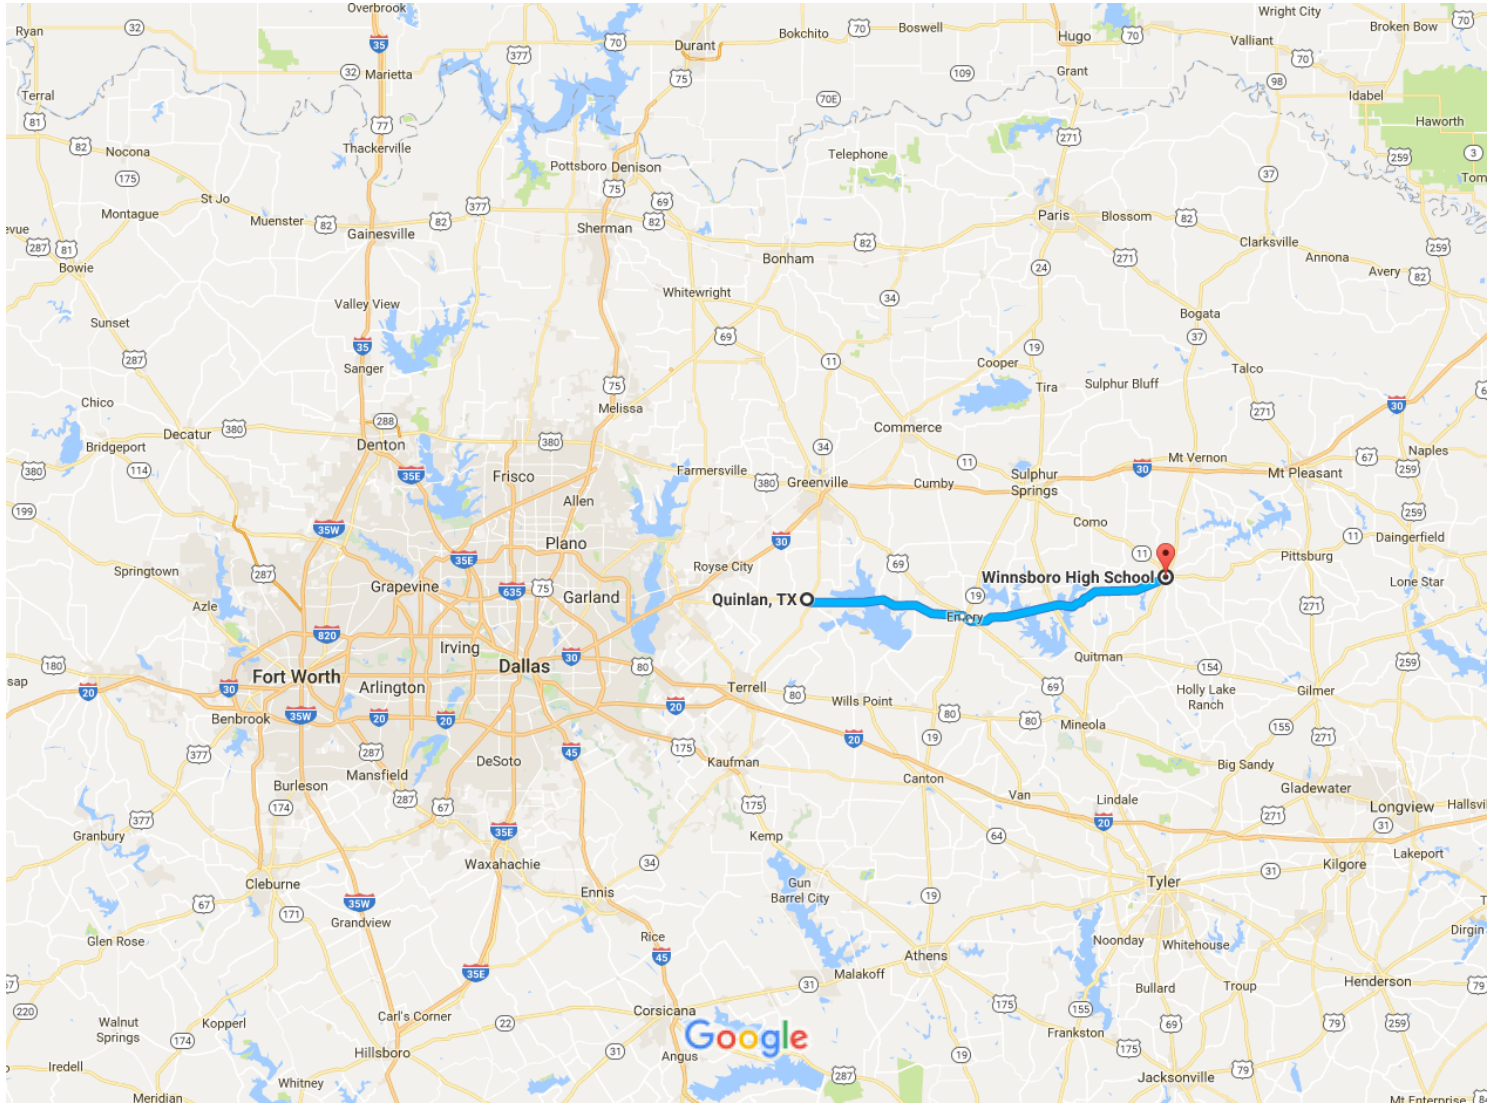

# Quinlan, TX to Winnsboro High School

Drive 51.8 miles, 59 min

Map data ©2016 Google 10 mi

## Quinlan, TX

-  1. Head east on E Main St toward Church St 0.4 mi

---

-  2. Turn right onto TX-276 E/TX-34 S 0.5 mi

---

-  3. Turn left onto TX-276 E/E Quinlan Pkwy 21.3 mi  
 Continue to follow TX-276 E

---

-  4. Turn right onto US-69 S 1.3 mi

---

-  5. Turn left onto FM 2795 E/FM 515 E 28.0 mi  
 Continue to follow FM 515 E

---

-  6. Turn left onto S Post Oak St 0.2 mi

---

-  7. Turn right onto Newsome St 177 ft