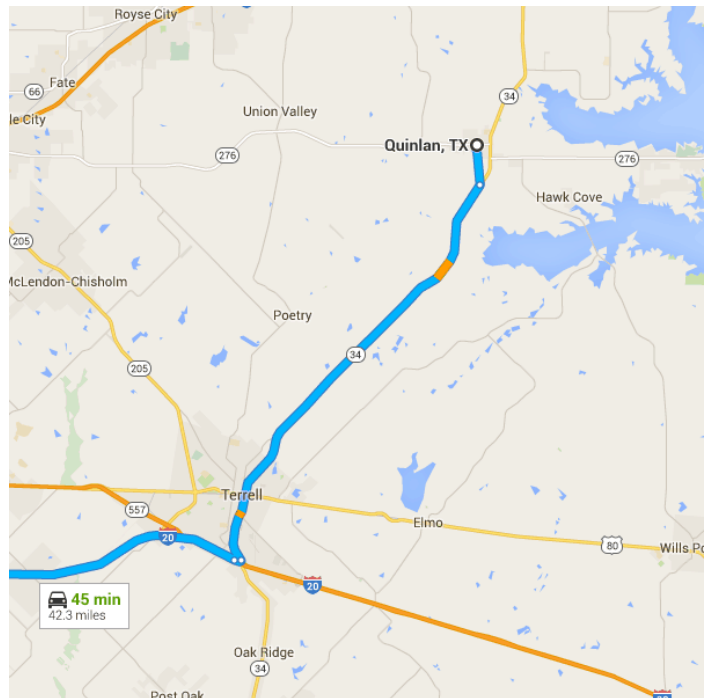

### Directions from Quinlan, TX to A+ Academy

### o Quinlan, TX

Get on I-20 W in Terrell from TX-34 S

18.0 mi / 21 min

- ↑ 1. Head west on E Main St toward Epperson St  
0.1 mi
- ↶ 2. Turn left onto TX-264 Spur S/TX-34 BUS S  
1.4 mi
- ↷ 3. Turn right onto TX-34 S  
16.2 mi
- ↗ 4. Turn right to merge onto I-20 W  
0.3 mi

Follow I-20 W to S St Augustine Dr in Dallas. Take exit 477 from I-20 W

23.1 mi / 20 min

- 5. Merge onto I-20 W 22.9 mi
- 6. Take exit 477 for St Augustine Rd 0.2 mi

### Follow S St Augustine Dr to Rylie Rd

- 1.3 mi / 3 min
  - 7. Turn right onto S St Augustine Dr 0.2 mi
  - 8. Turn right to stay on S St Augustine Dr 0.3 mi
  - 9. Turn right onto Rylie Rd 0.8 mi
- i Destination will be on the left