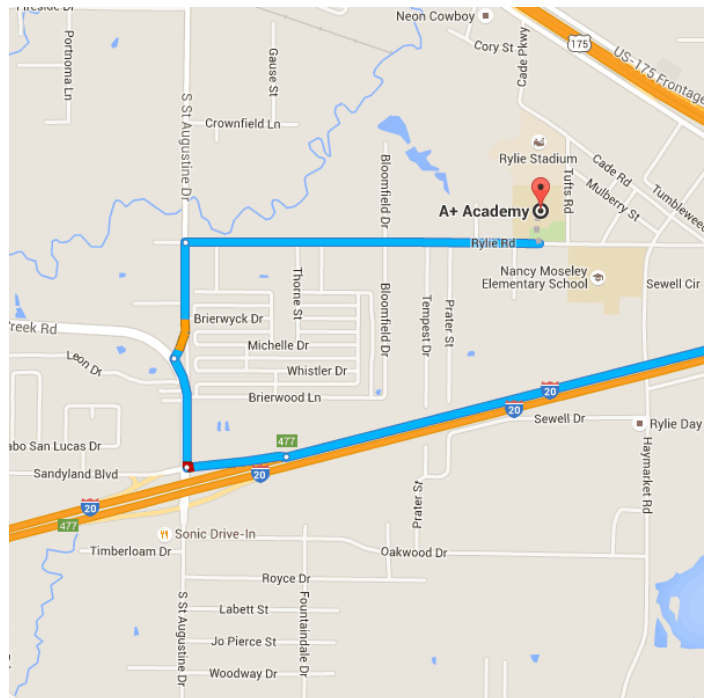

### Directions from Quinlan, TX to A+ Academy

### o Quinlan, TX

Get on I-20 W in Terrell from TX-34 S

18.0 mi / 21 min

- ↑ 1. Head west on E Main St toward Epperson St  
0.1 mi
- ↶ 2. Turn left onto TX-264 Spur S/TX-34 BUS S  
1.4 mi
- ↷ 3. Turn right onto TX-34 S  
16.2 mi
- ↗ 4. Turn right to merge onto I-20 W  
0.3 mi

Follow I-20 W to S St Augustine Dr in Dallas. Take exit 477 from I-20 W

23.1 mi / 20 min

- 5. Merge onto I-20 W 22.9 mi
- 6. Take exit 477 for St Augustine Rd 0.2 mi

### Follow S St Augustine Dr to Rylie Rd

- 1.3 mi / 3 min
  - 7. Turn right onto S St Augustine Dr 0.2 mi
  - 8. Turn right to stay on S St Augustine Dr 0.3 mi
  - 9. Turn right onto Rylie Rd 0.8 mi
- i Destination will be on the left