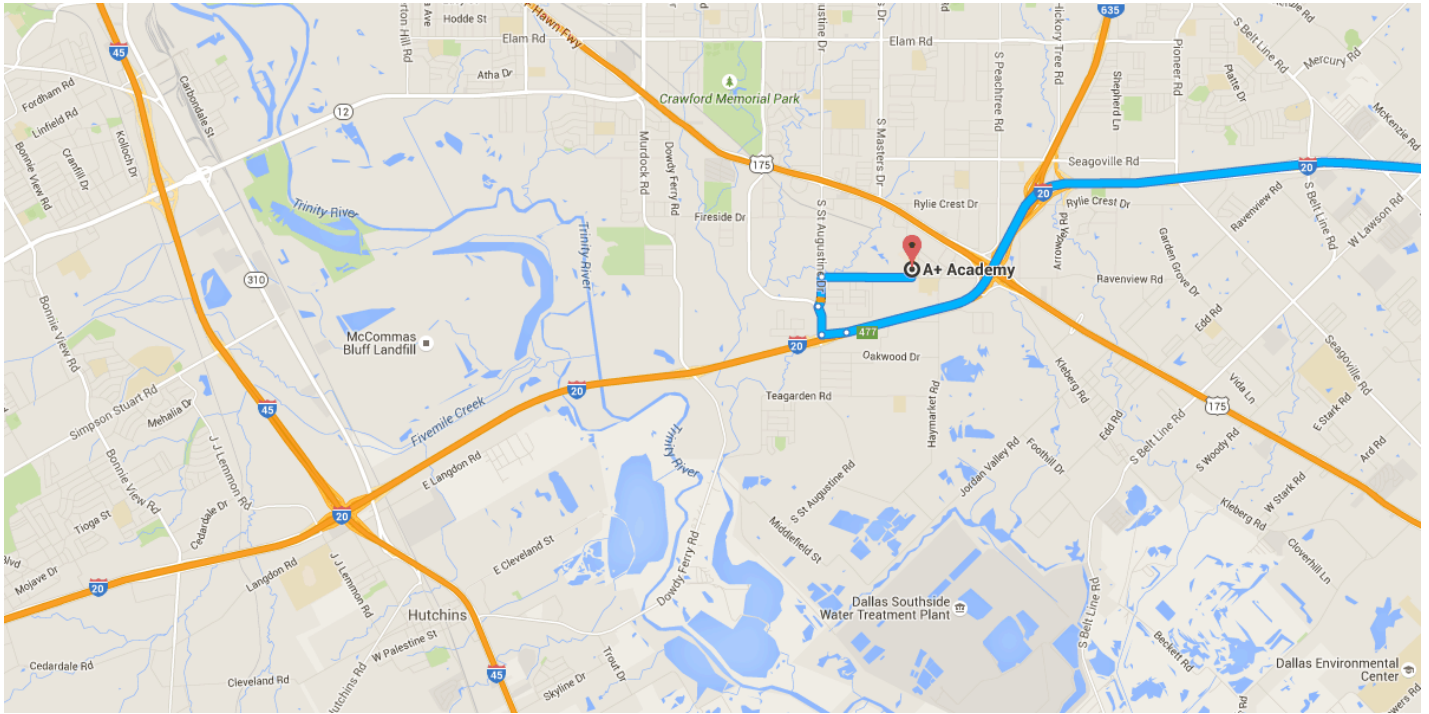

### Directions from Quinlan, TX to A+ Academy

### o Quinlan, TX

Get on I-20 W in Terrell from TX-34 S

18.0 mi / 21 min

- ↑ 1. Head west on E Main St toward Epperson St  
0.1 mi
- ↶ 2. Turn left onto TX-264 Spur S/TX-34 BUS S  
1.4 mi
- ↷ 3. Turn right onto TX-34 S  
16.2 mi
- ↗ 4. Turn right to merge onto I-20 W  
0.3 mi

Follow I-20 W to S St Augustine Dr in Dallas. Take exit 477 from I-20 W

23.1 mi / 20 min

- 5. Merge onto I-20 W 22.9 mi
- 6. Take exit 477 for St Augustine Rd 0.2 mi

### Follow S St Augustine Dr to Rylie Rd

- 1.3 mi / 3 min
  - 7. Turn right onto S St Augustine Dr 0.2 mi
  - 8. Turn right to stay on S St Augustine Dr 0.3 mi
  - 9. Turn right onto Rylie Rd 0.8 mi
- i Destination will be on the left