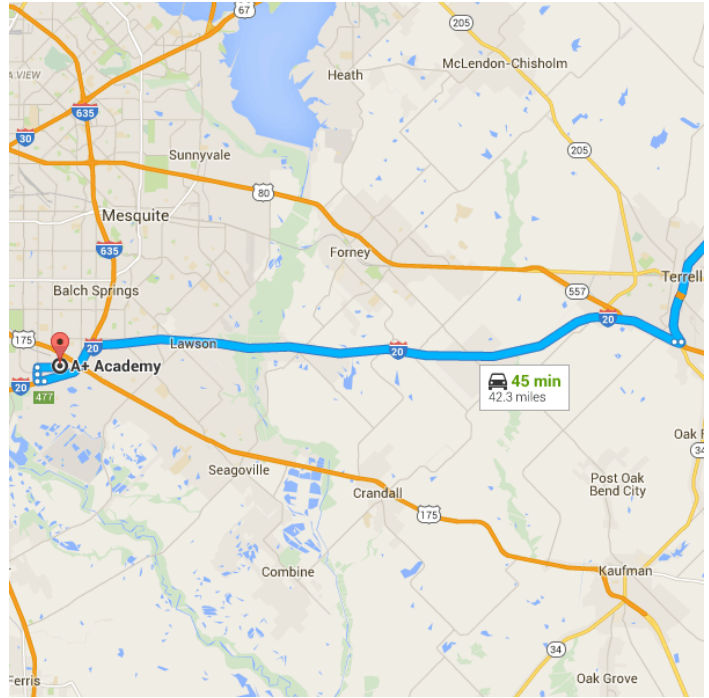

### Directions from Quinlan, TX to A+ Academy

### o Quinlan, TX

Get on I-20 W in Terrell from TX-34 S

18.0 mi / 21 min

- ↑ 1. Head west on E Main St toward Epperson St  
0.1 mi
- ↶ 2. Turn left onto TX-264 Spur S/TX-34 BUS S  
1.4 mi
- ↷ 3. Turn right onto TX-34 S  
16.2 mi
- ↗ 4. Turn right to merge onto I-20 W  
0.3 mi

Follow I-20 W to S St Augustine Dr in Dallas. Take exit 477 from I-20 W

23.1 mi / 20 min

- 5. Merge onto I-20 W 22.9 mi
- 6. Take exit 477 for St Augustine Rd 0.2 mi

### Follow S St Augustine Dr to Rylie Rd

- 1.3 mi / 3 min
  - 7. Turn right onto S St Augustine Dr 0.2 mi
  - 8. Turn right to stay on S St Augustine Dr 0.3 mi
  - 9. Turn right onto Rylie Rd 0.8 mi
- i Destination will be on the left