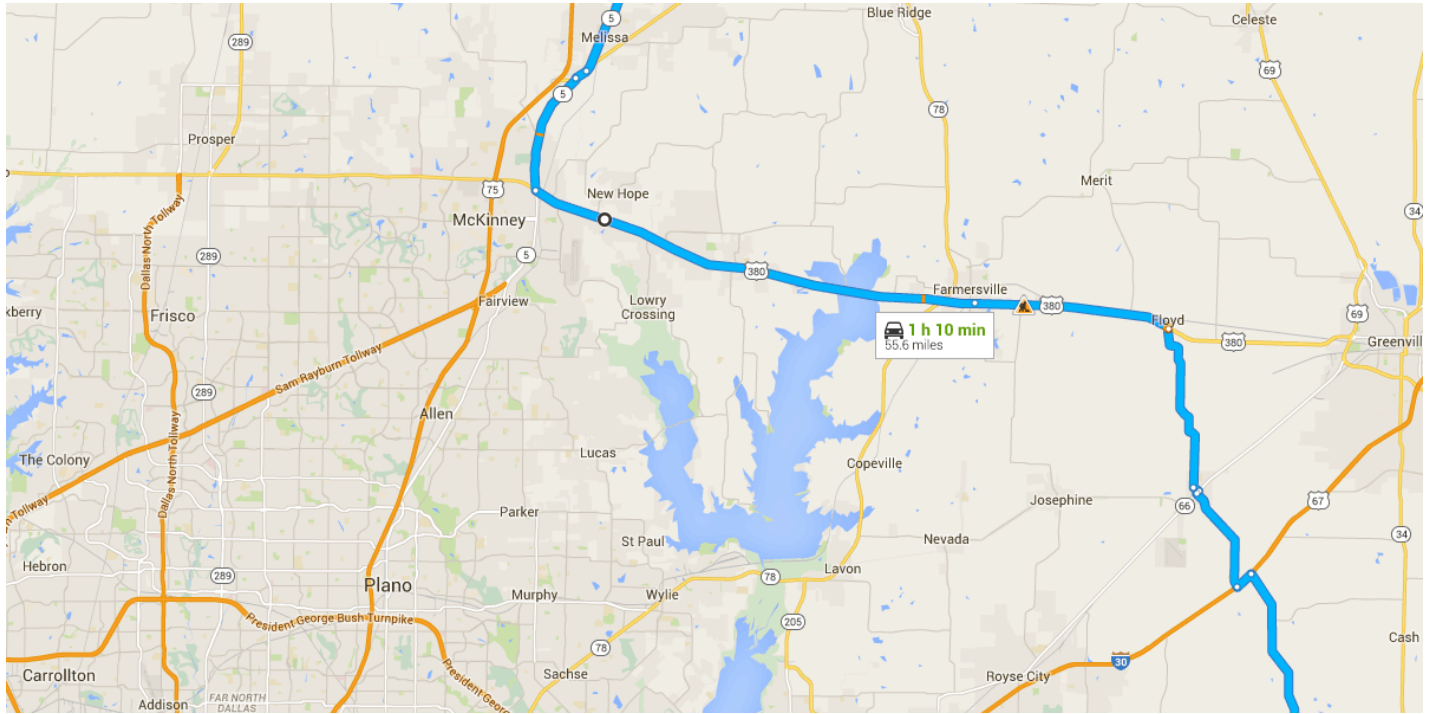

### Directions from Quinlan, TX to Anna High School

### o Quinlan, TX

Take FM 36 N, US-380 W and TX-5 N to W Rosamond Pkwy in Anna

54.9 mi / 1 h 9 min

- ↑ 1. Head west on TX-276 W/E Main St toward Epperson St  
2.0 mi
- ↘ 2. Turn right onto FM 36 N  
8.7 mi
- ↙ 3. Turn left onto I-30 Frontage Rd  
0.7 mi
- ↘ 4. Turn right onto FM 36 N  
3.7 mi
- ↘ 5. Turn right onto TX-66 E  
0.1 mi
- ↙ 6. Turn left at the 1st cross street onto Main St  
0.2 mi

- ↑
7. Main St turns slightly **right** and becomes  
FM 36 N/Gilmer St

i Continue to follow FM 36 N

---

5.9 mi
  
- ↶
8. Turn **left** onto US-380 W

---

6.7 mi
  
- ↑
9. Continue straight onto US-380 W/E Audie  
Murphy Pkwy

i Continue to follow US-380 W

---

15.5 mi
  
- ↷
10. Slight **right** onto N McDonald St

---

4.2 mi
  
- ↷
11. Turn **right** onto TX-121 N/TX-5 N

---

0.4 mi
  
- ↶
12. Use the left 2 lanes to turn slightly **left**  
onto TX-5 N