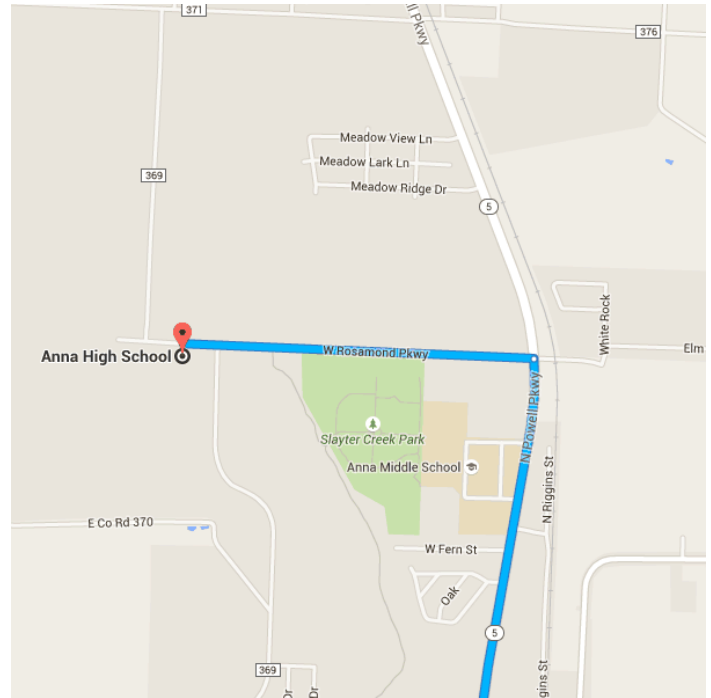

- ↑
  7. Main St turns slightly **right** and becomes
  FM 36 N/Gilmer St

  i Continue to follow FM 36 N

  5.9 mi

- ↶
  8. Turn **left** onto US-380 W

  6.7 mi

- ↑
  9. Continue straight onto US-380 W/E Audie
  Murphy Pkwy

  i Continue to follow US-380 W

  15.5 mi

- ↷
  10. Slight **right** onto N McDonald St

  4.2 mi

- ↷
  11. Turn **right** onto TX-121 N/TX-5 N

  0.4 mi

- ↶
  12. Use the left 2 lanes to turn slightly **left**
  onto TX-5 N

  7.0 mi

- ↶
  Turn **left** onto W Rosamond Pkwy

  i Destination will be on the left

  0.8 mi / 2 min

⊙ Anna High School
1107 Rosamond Parkway, Anna, TX 75409

These directions are for planning purposes only. You may find that construction projects, traffic, weather, or other events may cause conditions to differ from the map results, and you should plan your route accordingly. You must obey all signs or notices regarding your route.