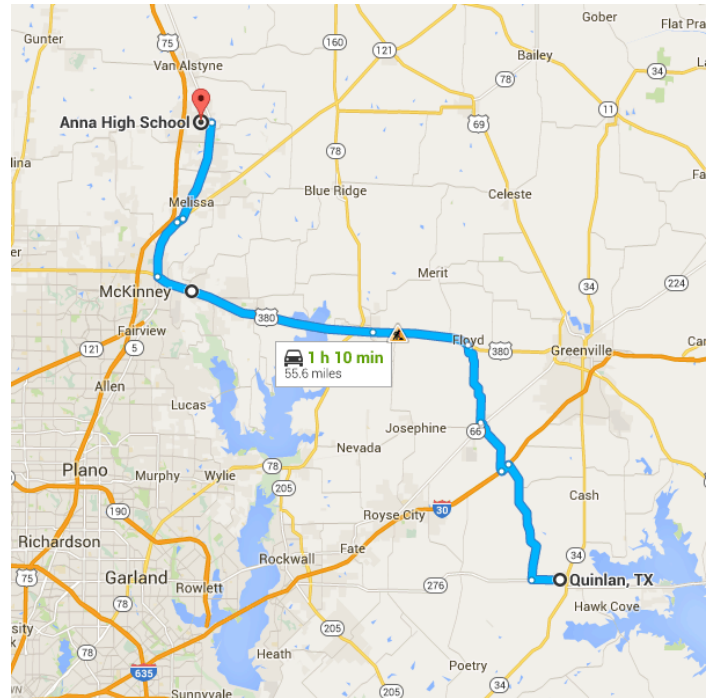

### Directions from Quinlan, TX to Anna High School

### o Quinlan, TX

Take FM 36 N, US-380 W and TX-5 N to W Rosamond Pkwy in Anna

54.9 mi / 1 h 9 min

- ↑ 1. Head west on TX-276 W/E Main St toward Epperson St  
2.0 mi
- ↘ 2. Turn right onto FM 36 N  
8.7 mi
- ↙ 3. Turn left onto I-30 Frontage Rd  
0.7 mi
- ↘ 4. Turn right onto FM 36 N  
3.7 mi
- ↘ 5. Turn right onto TX-66 E  
0.1 mi
- ↙ 6. Turn left at the 1st cross street onto Main St  
0.2 mi

- ↑
7. Main St turns slightly **right** and becomes  
FM 36 N/Gilmer St

i Continue to follow FM 36 N

---

5.9 mi
  
- ↶
8. Turn **left** onto US-380 W

---

6.7 mi
  
- ↑
9. Continue straight onto US-380 W/E Audie  
Murphy Pkwy

i Continue to follow US-380 W

---

15.5 mi
  
- ↷
10. Slight **right** onto N McDonald St

---

4.2 mi
  
- ↷
11. Turn **right** onto TX-121 N/TX-5 N

---

0.4 mi
  
- ↶
12. Use the left 2 lanes to turn slightly **left**  
onto TX-5 N