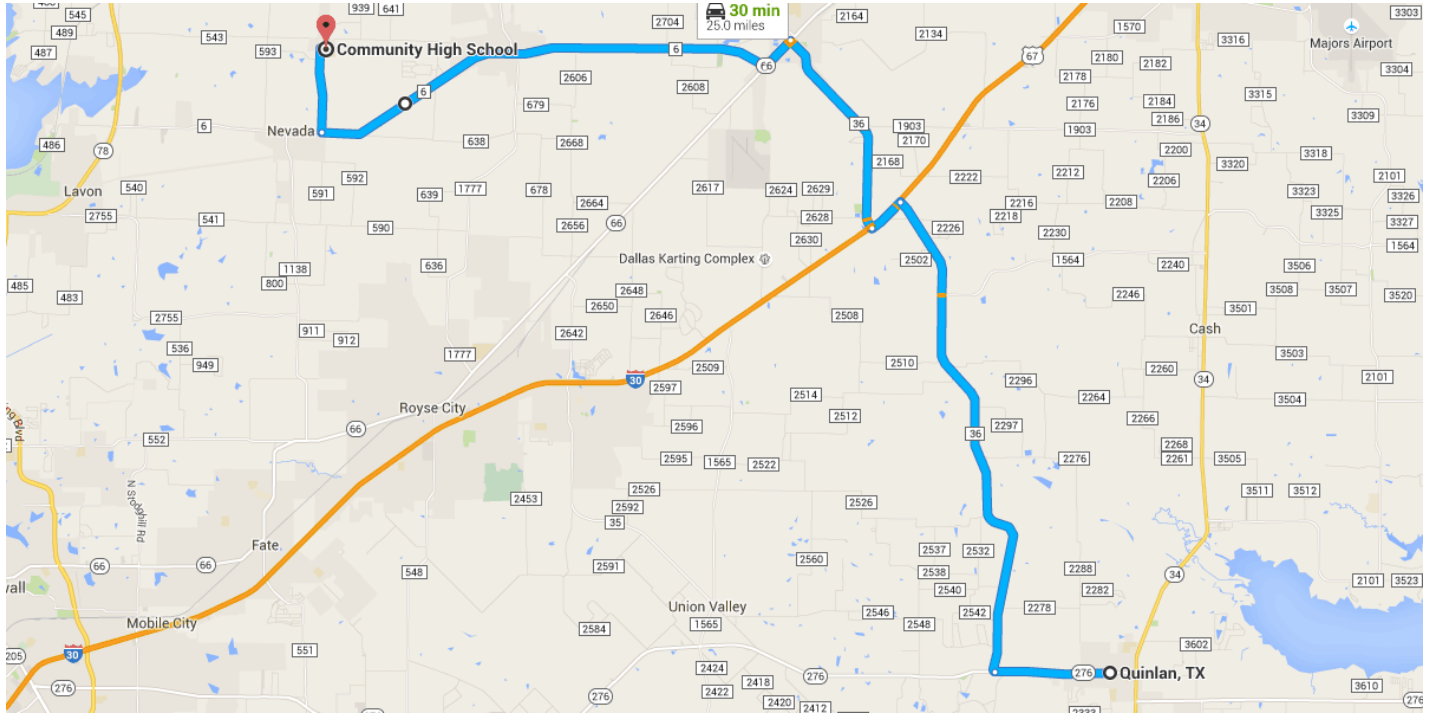

Drive 25.0 miles, 30 min

Directions from Quinlan, TX to Community High School

○ Quinlan, TX

- ↑ 1. Head west on TX-276 W/E Main St toward Epperson St 2.0 mi
- ↘ 2. Turn right onto FM 36 N 8.7 mi
- ↙ 3. Turn left onto I-30 Frontage Rd 0.7 mi
- ↘ 4. Turn right onto FM 36 N 3.7 mi
- ↙ 5. Turn left onto TX-66 W 0.6 mi
- ↘ 6. Turn right onto FM 6 W 8.0 mi
- ↘ 7. Turn right onto FM1138 N 1.4 mi

⊙ Community High School

620 FM 1138 N, Nevada, TX 75173

7/14/2015

Quinlan, TX to Community High School - Google Maps

These directions are for planning purposes only. You may find that construction projects, traffic, weather, or other events may cause conditions to differ from the map results, and you should plan your route accordingly. You must obey all signs or notices regarding your route.