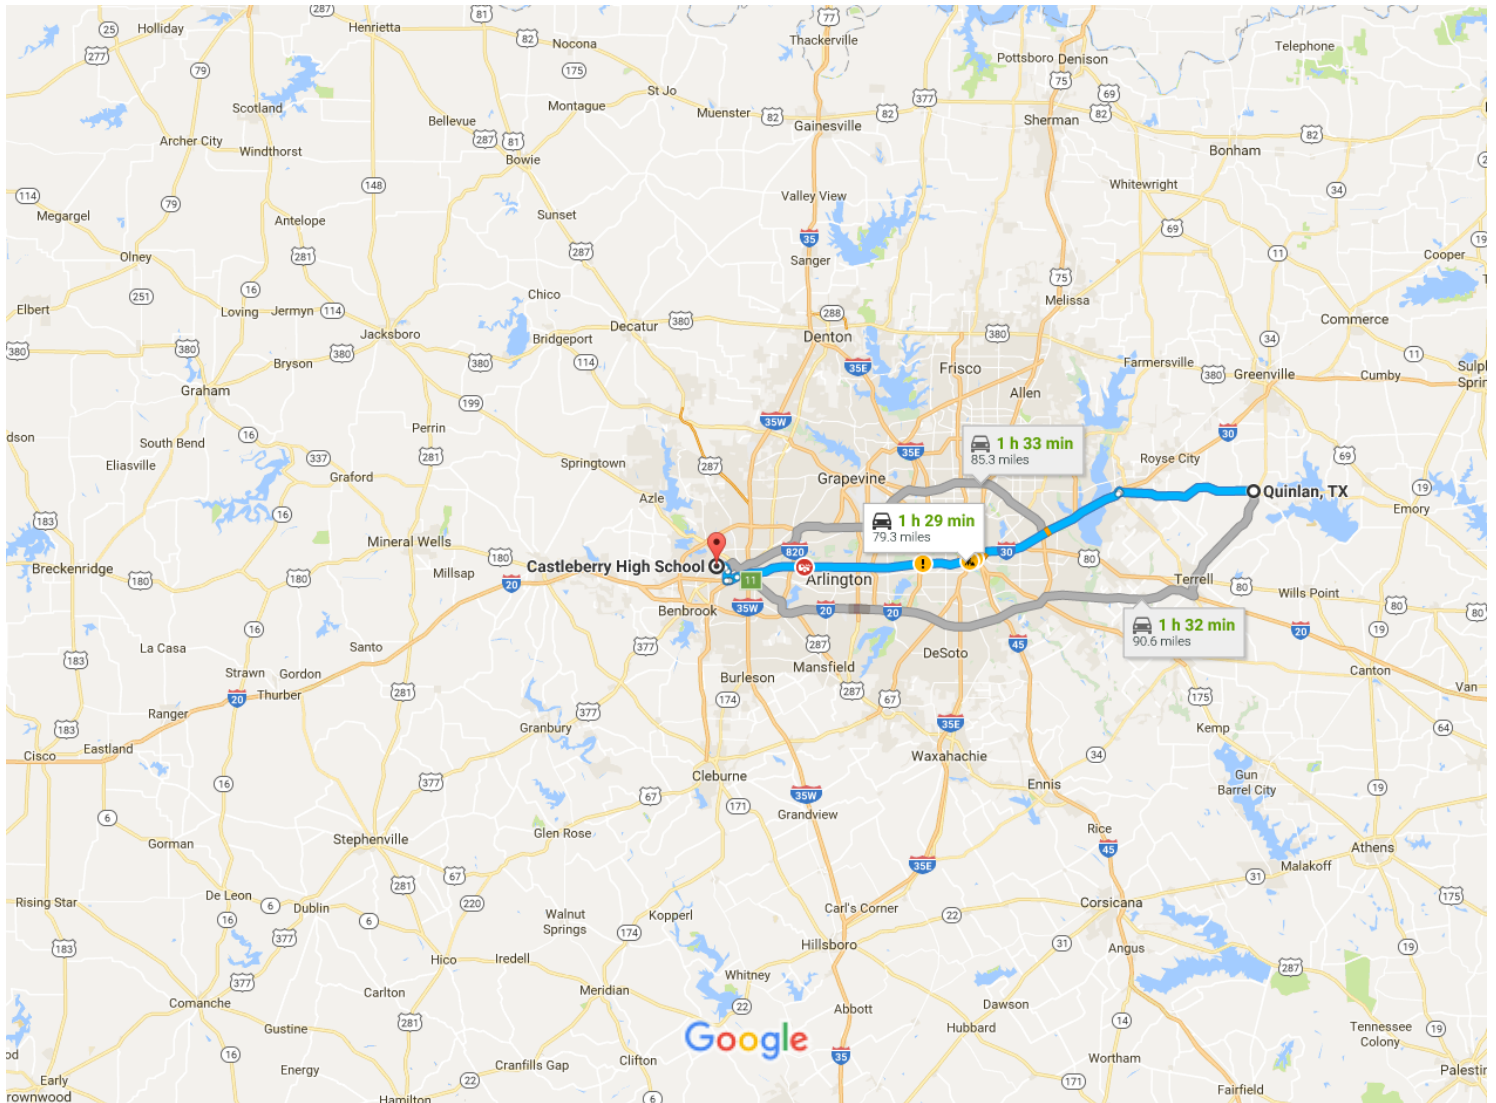

# Quinlan, TX to Castleberry High School

Drive 79.3 miles, 1 h 29 min

Map data ©2016 Google 10 mi

## Get on I-30 W in Rockwall from TX-276 W

23 min (19.5 mi)

- 1. Head west on TX-276 W/E Main St toward Epperson St

Continue to follow TX-276 W

18.8 mi

- 2. Turn right onto S Goliad St

0.2 mi

- 3. Use the left lane to turn left onto I-30 Frontage Rd

0.3 mi

- 4. Use the left lane to take the ramp onto I-30 W

0.1 mi

## Take Montgomery St, Monticello Dr and White Settlement Rd to your destination

10 min (3.6 mi)

- 9. Merge onto West Fwy

0.3 mi

- 10. Turn right onto Montgomery St

1.3 mi

- 11. Turn right onto W 7th St

276 ft