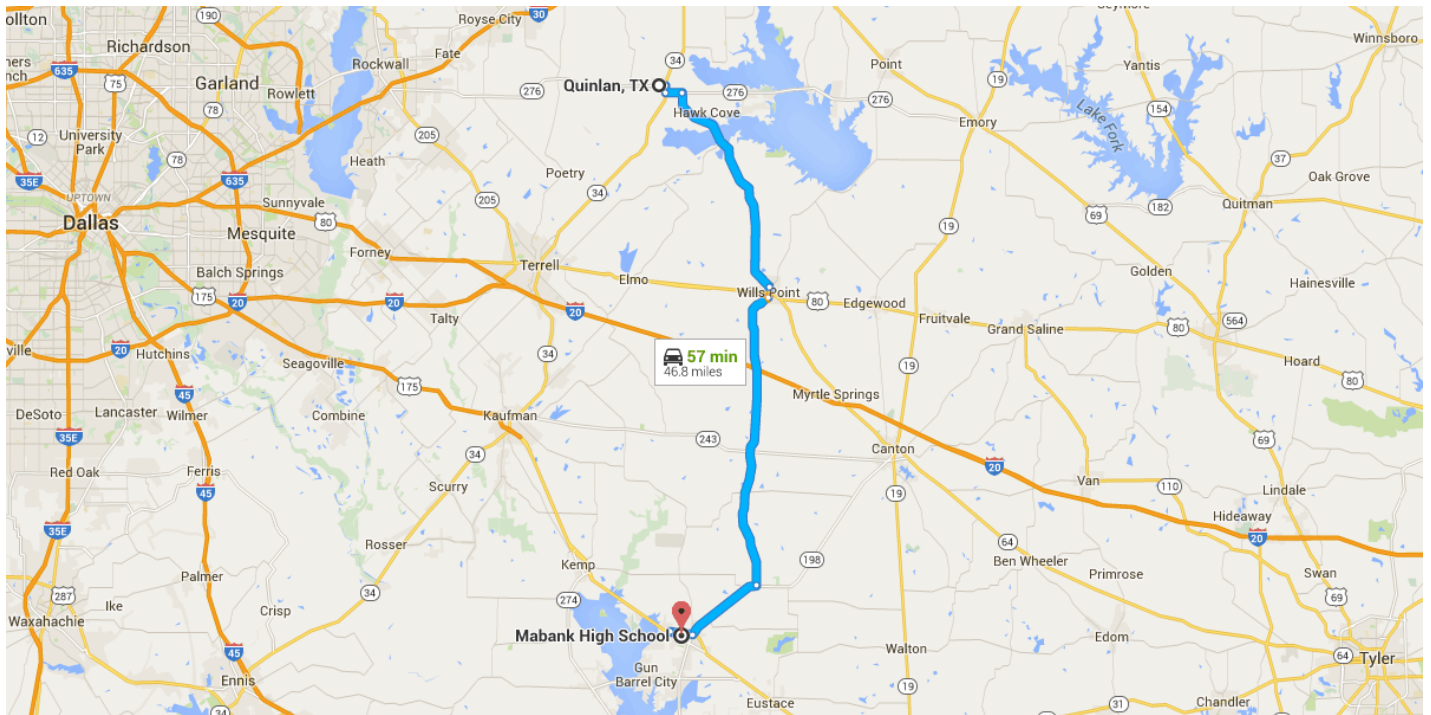

Drive 46.8 miles, 57 min

Directions from Quinlan, TX to Mabank High School

o Quinlan, TX

Take FM 751, FM 47 S and TX-198 S to US-175 E in Kaufman County

- ↑ 1. Head east on E Main St toward Church St 0.4 mi

- ↘ 2. Turn right onto TX-276 E/TX-34 S 0.5 mi

- ↙ 3. Turn left onto TX-276 E/E Quinlan Pkwy 1.1 mi

- ↗ 4. Slight right toward FM 751 102 ft

- ↘ 5. Turn right onto FM 751 15.6 mi

- ↘ 6. Turn right onto N 4th St 0.7 mi

- ↘ 7. Turn right onto FM 47 S/W Park Dr
i Continue to follow FM 47 S 20.6 mi

- ↘ 8. Turn right onto TX-198 S 5.6 mi

- ↘ 9. Turn right onto U.S. 175 Frontage Rd

-
-  10. Use any lane to take the ramp onto **US-175 W** 299 ft

 -  11. Make a **U-turn** at **Tarlton Rd** 1.5 mi
 -  Destination will be on the right

 - 0.8 mi

 **Mabank High School**
18786 U.S. 175, Mabank, TX 75147

These directions are for planning purposes only. You may find that construction projects, traffic, weather, or other events may cause conditions to differ from the map results, and you should plan your route accordingly. You must obey all signs or notices regarding your route.