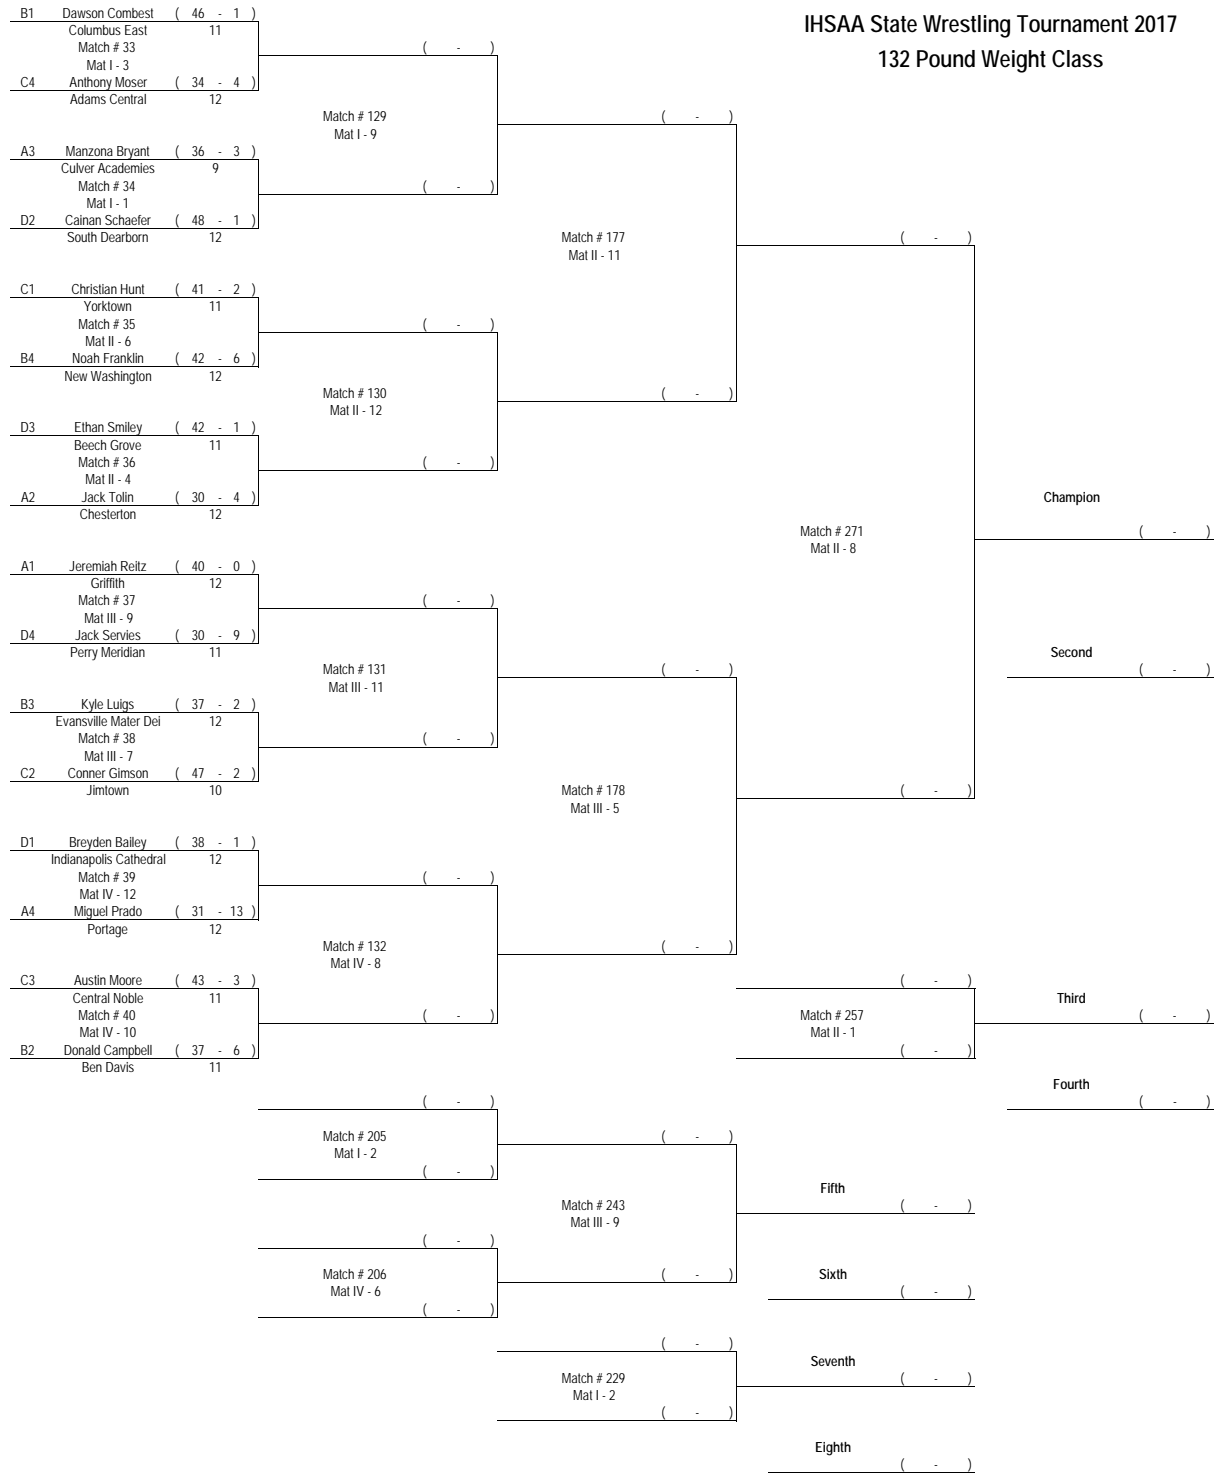

IHSAA State Wrestling Tournament 2017 106 Pound Weight Class

IHSAA State Wrestling Tournament 2017

113 Pound Weight Class

IHSAA State Wrestling Tournament 2017

120 Pound Weight Class

IHSAA State Wrestling Tournament 2017

126 Pound Weight Class

IHSAA State Wrestling Tournament 2017 132 Pound Weight Class

IHSAA State Wrestling Tournament 2017

138 Pound Weight Class

IHSAA State Wrestling Tournament 2017

145 Pound Weight Class

195 Pound Weight Class

IHSAA State Wrestling Tournament 2017 220 Pound Weight Class

IHSAA State Wrestling Tournament 2017 285 Pound Weight Class