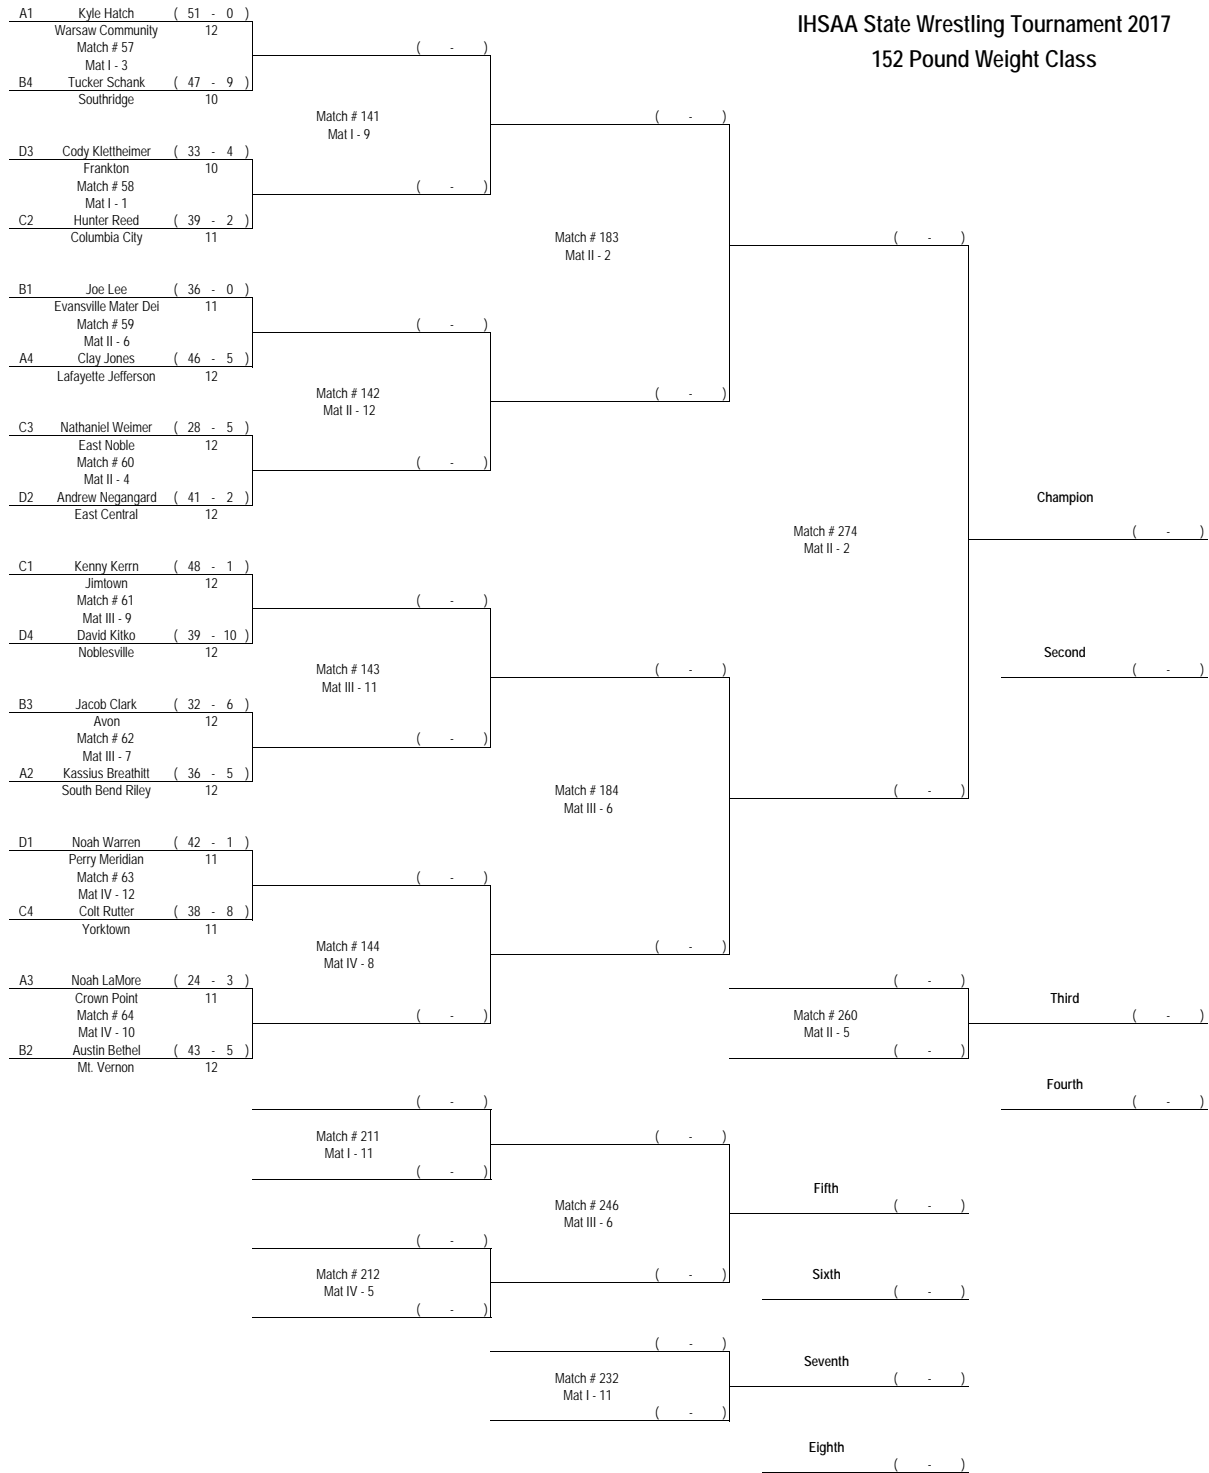

IHSAA State Wrestling Tournament 2017

152 Pound Weight Class