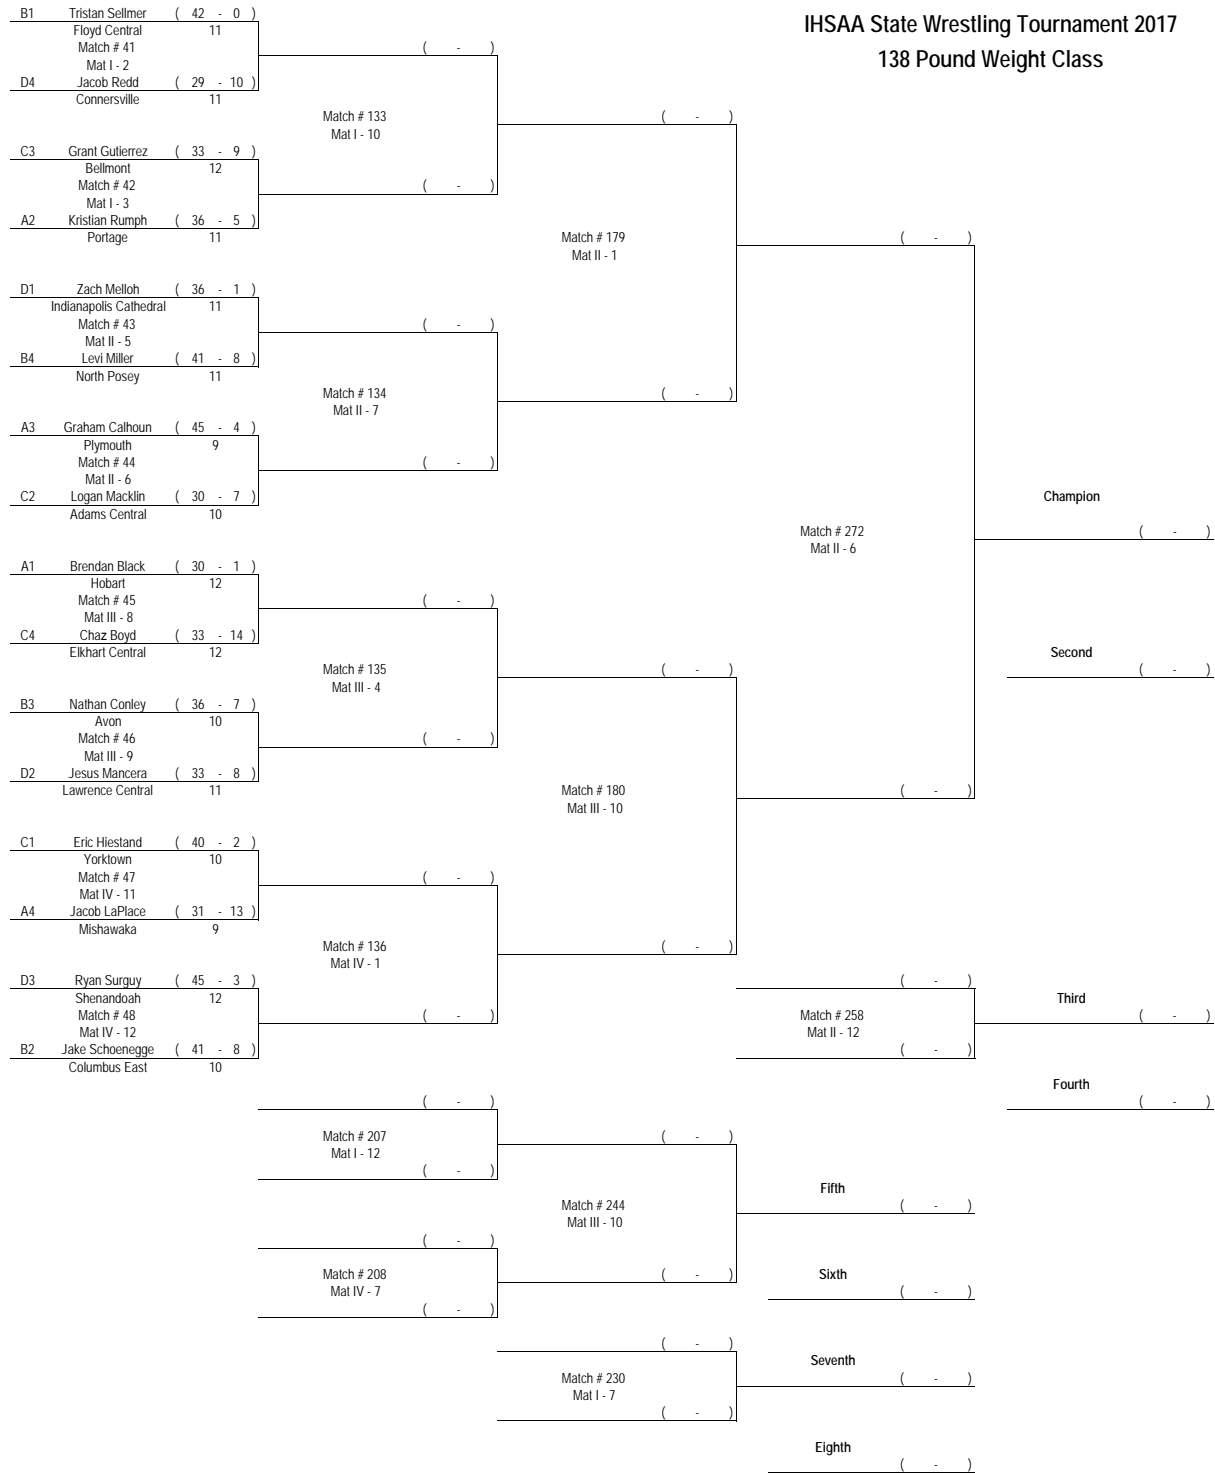

126 Pound Weight Class

IHSAA State Wrestling Tournament 2017 132 Pound Weight Class

IHSAA State Wrestling Tournament 2017

138 Pound Weight Class

IHSAA State Wrestling Tournament 2017

145 Pound Weight Class