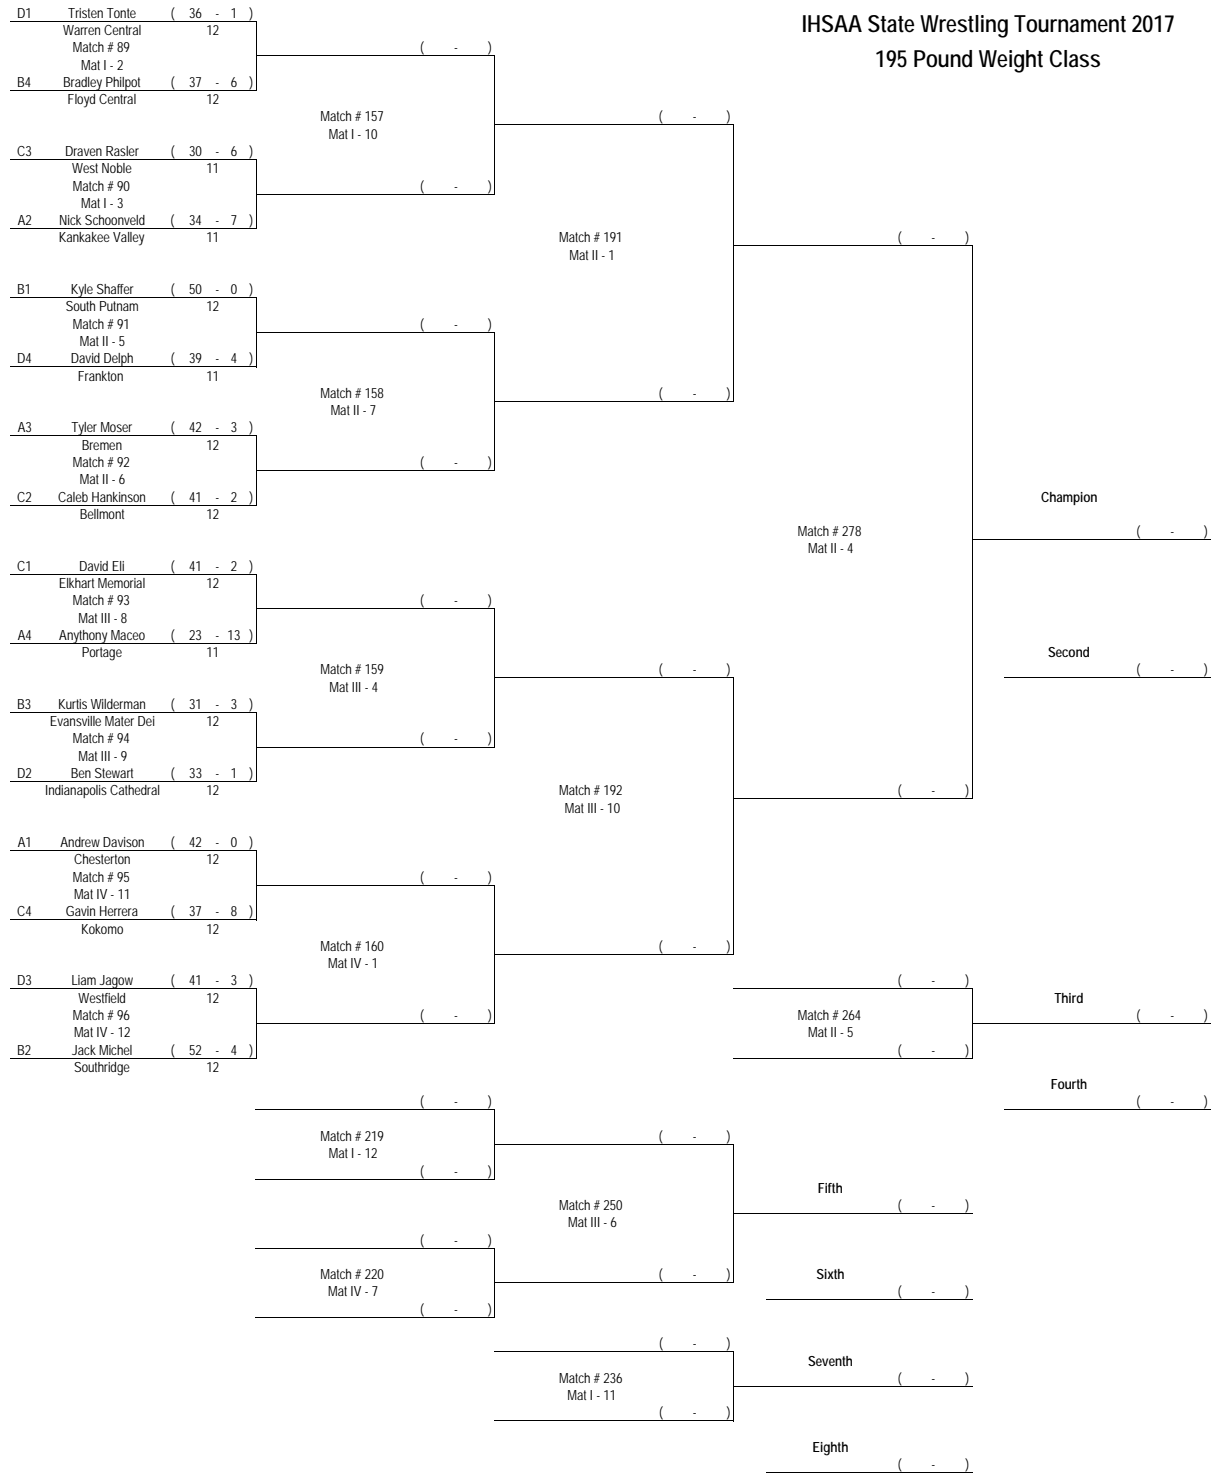

IHSAA State Wrestling Tournament 2017

195 Pound Weight Class