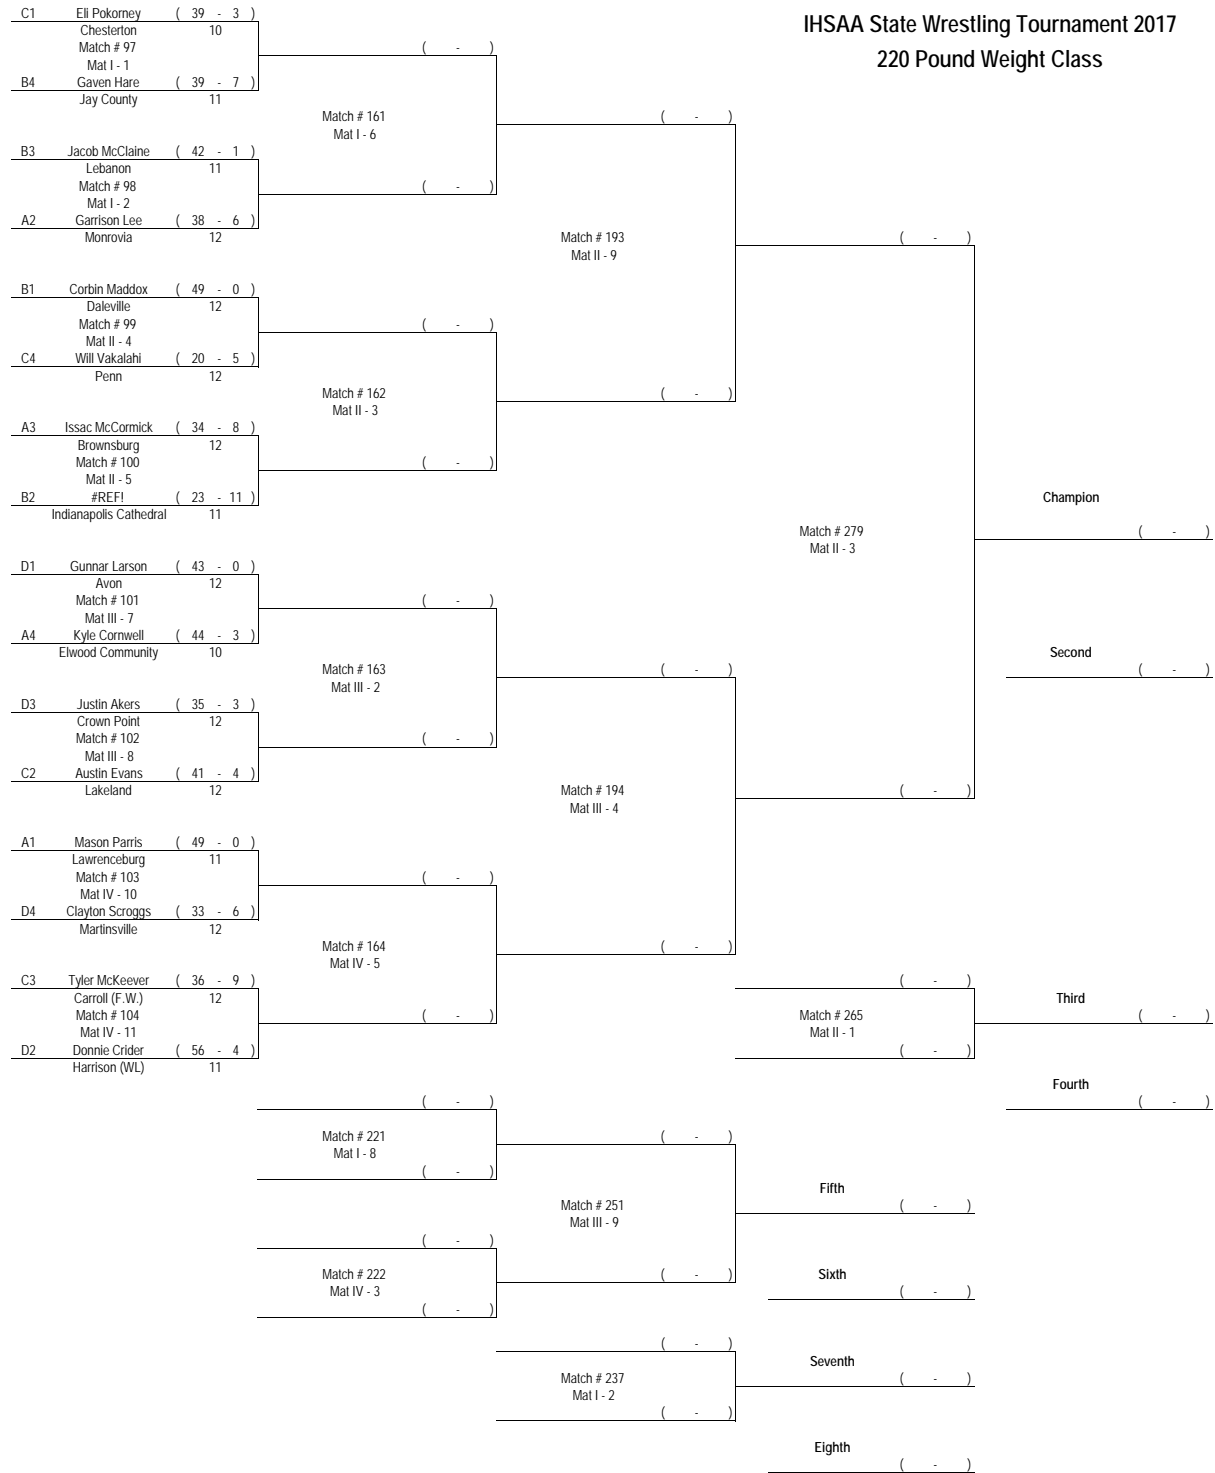

IHSAA State Wrestling Tournament 2017 220 Pound Weight Class