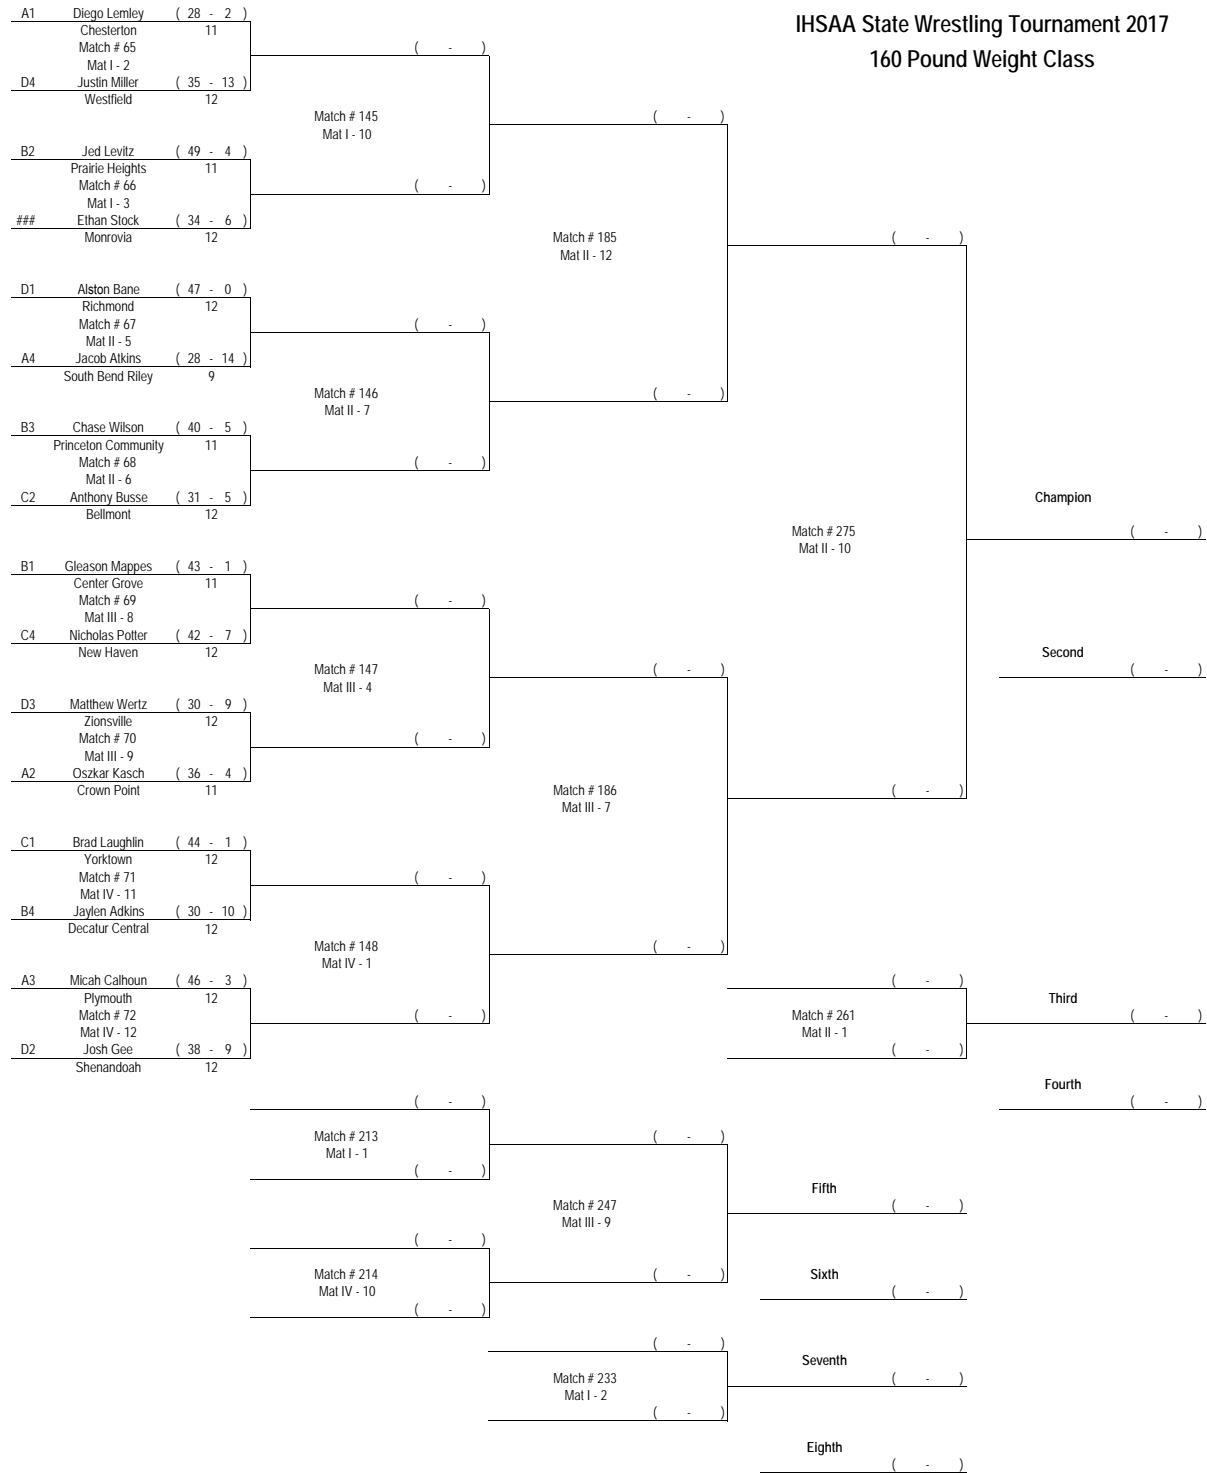

IHSAA State Wrestling Tournament 2017

160 Pound Weight Class