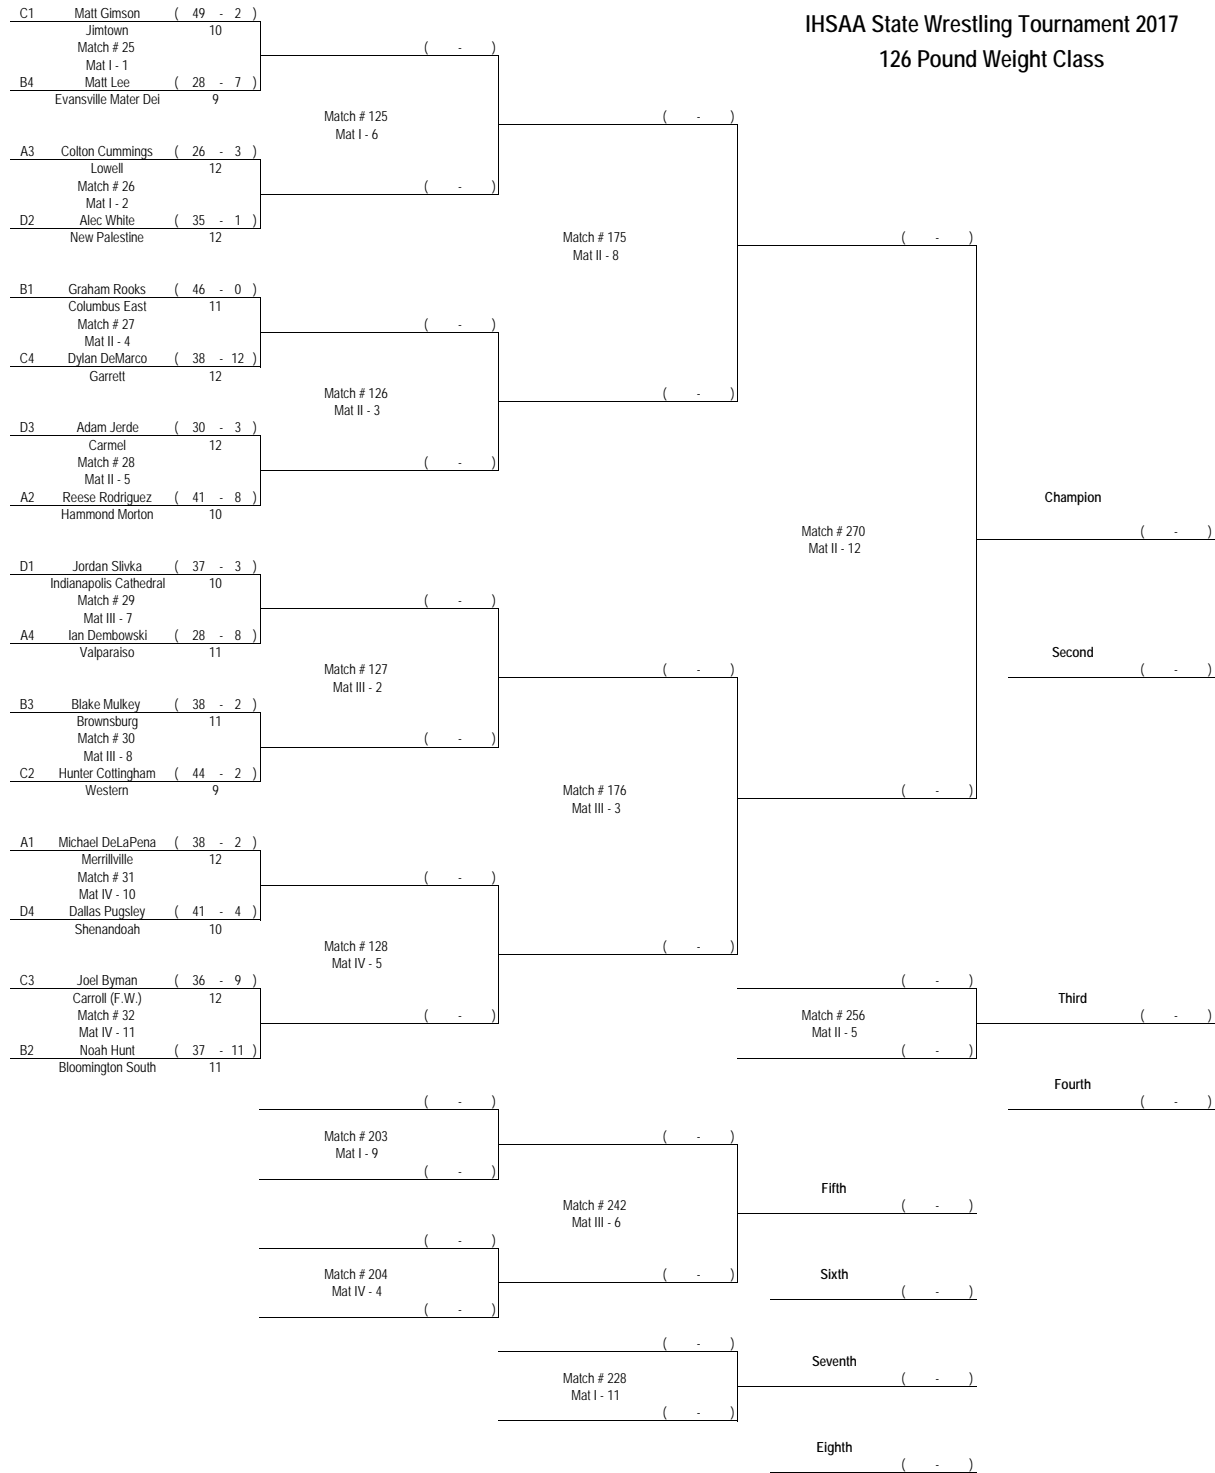

IHSAA State Wrestling Tournament 2017 106 Pound Weight Class

IHSAA State Wrestling Tournament 2017

113 Pound Weight Class

IHSAA State Wrestling Tournament 2017

120 Pound Weight Class

IHSAA State Wrestling Tournament 2017

126 Pound Weight Class

IHSAA State Wrestling Tournament 2017 132 Pound Weight Class

IHSAA State Wrestling Tournament 2017

138 Pound Weight Class

IHSAA State Wrestling Tournament 2017

145 Pound Weight Class