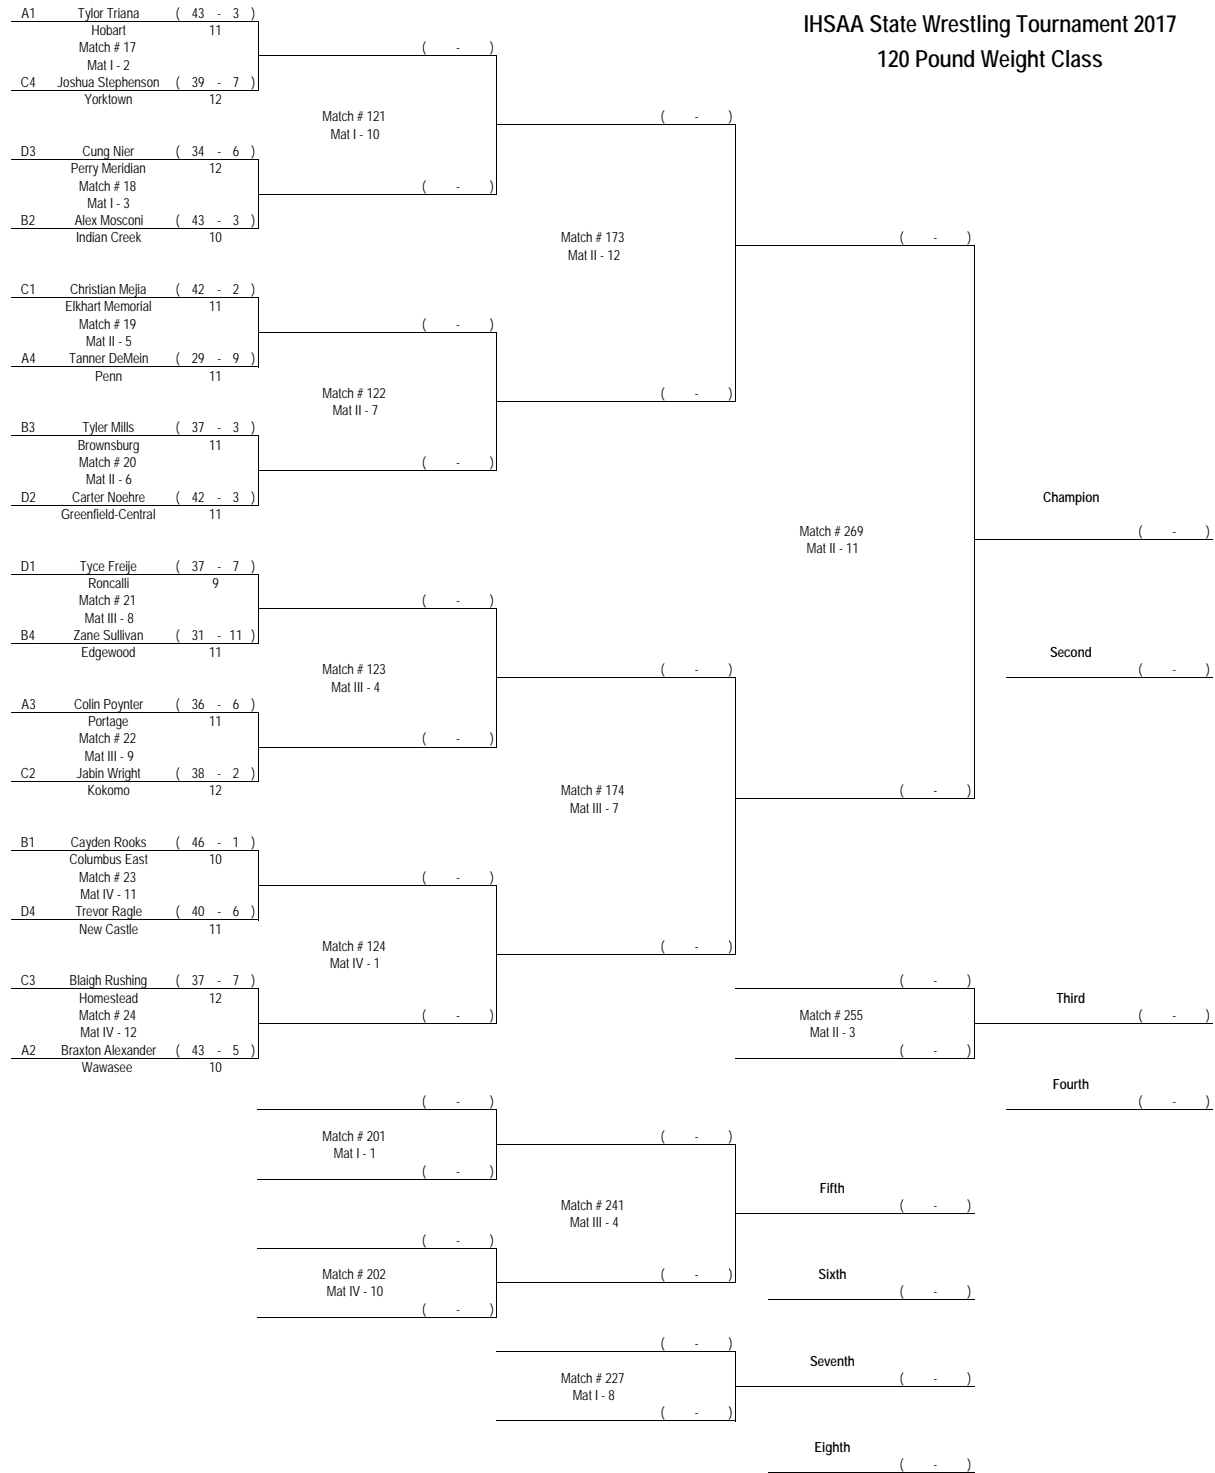

IHSAA State Wrestling Tournament 2017 106 Pound Weight Class

IHSAA State Wrestling Tournament 2017

113 Pound Weight Class

IHSAA State Wrestling Tournament 2017

120 Pound Weight Class

IHSAA State Wrestling Tournament 2017

126 Pound Weight Class

IHSAA State Wrestling Tournament 2017 132 Pound Weight Class

IHSAA State Wrestling Tournament 2017

138 Pound Weight Class

IHSAA State Wrestling Tournament 2017

145 Pound Weight Class