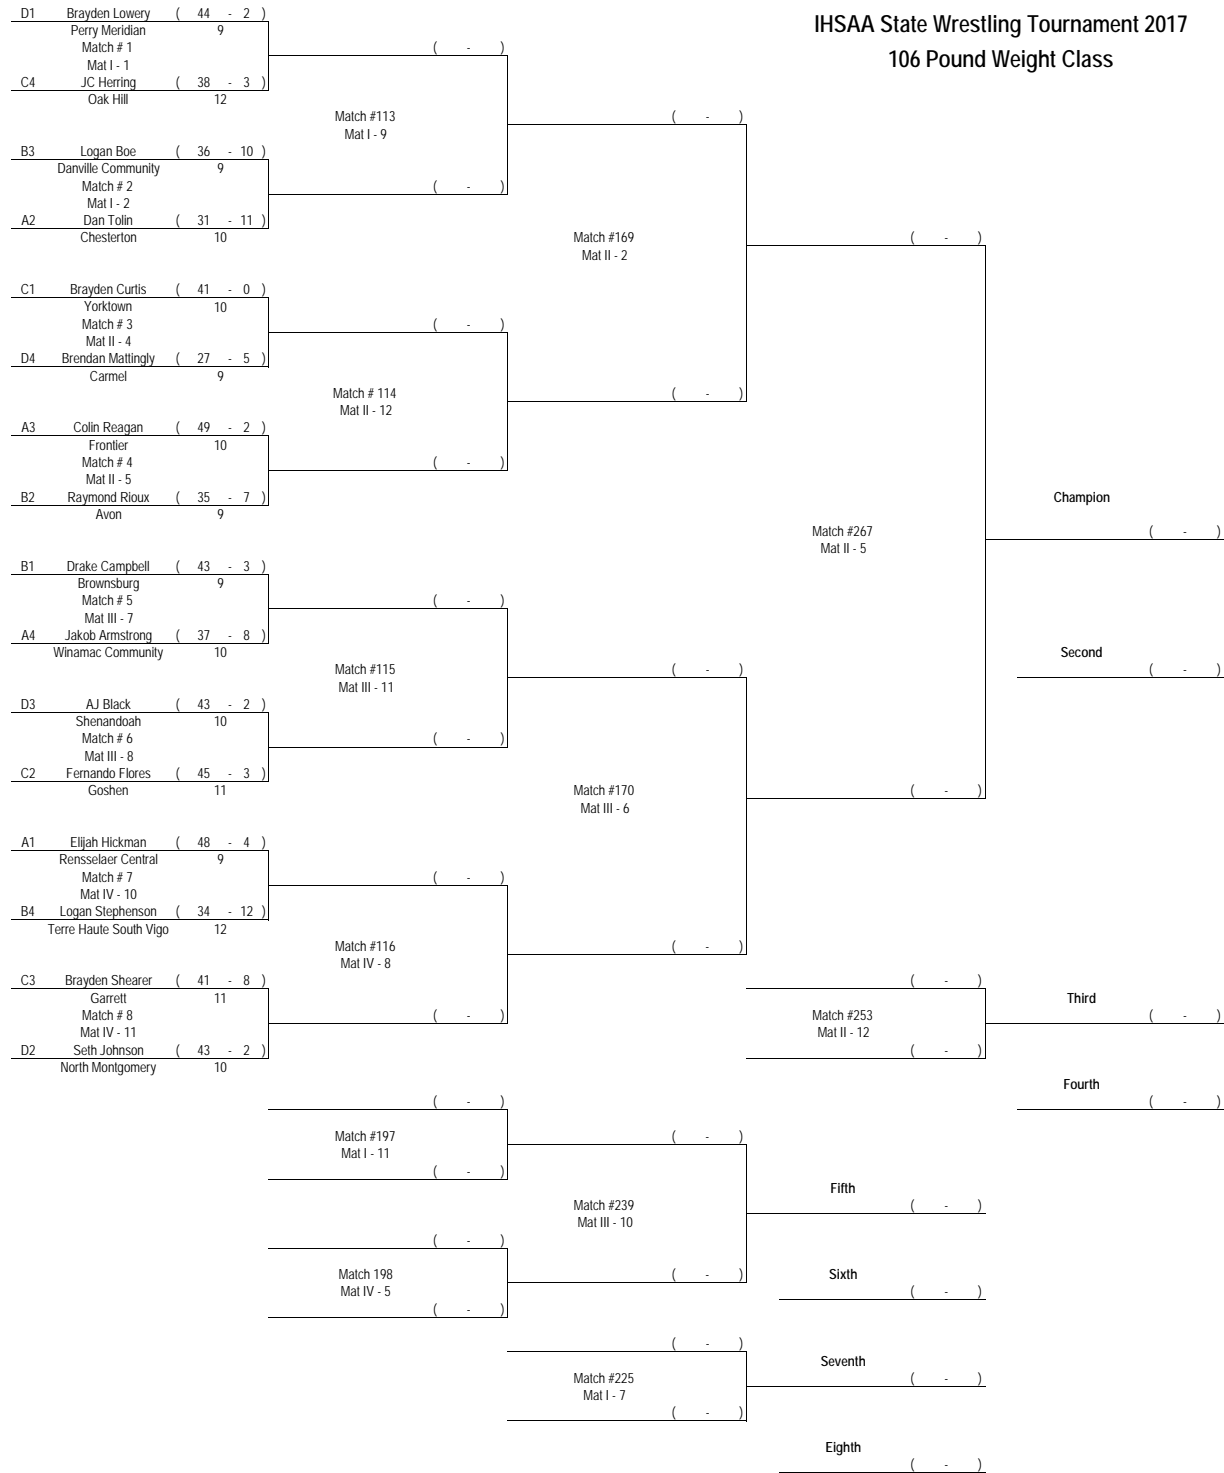

IHSAA State Wrestling Tournament 2017 106 Pound Weight Class

IHSAA State Wrestling Tournament 2017

113 Pound Weight Class

IHSAA State Wrestling Tournament 2017

120 Pound Weight Class

IHSAA State Wrestling Tournament 2017