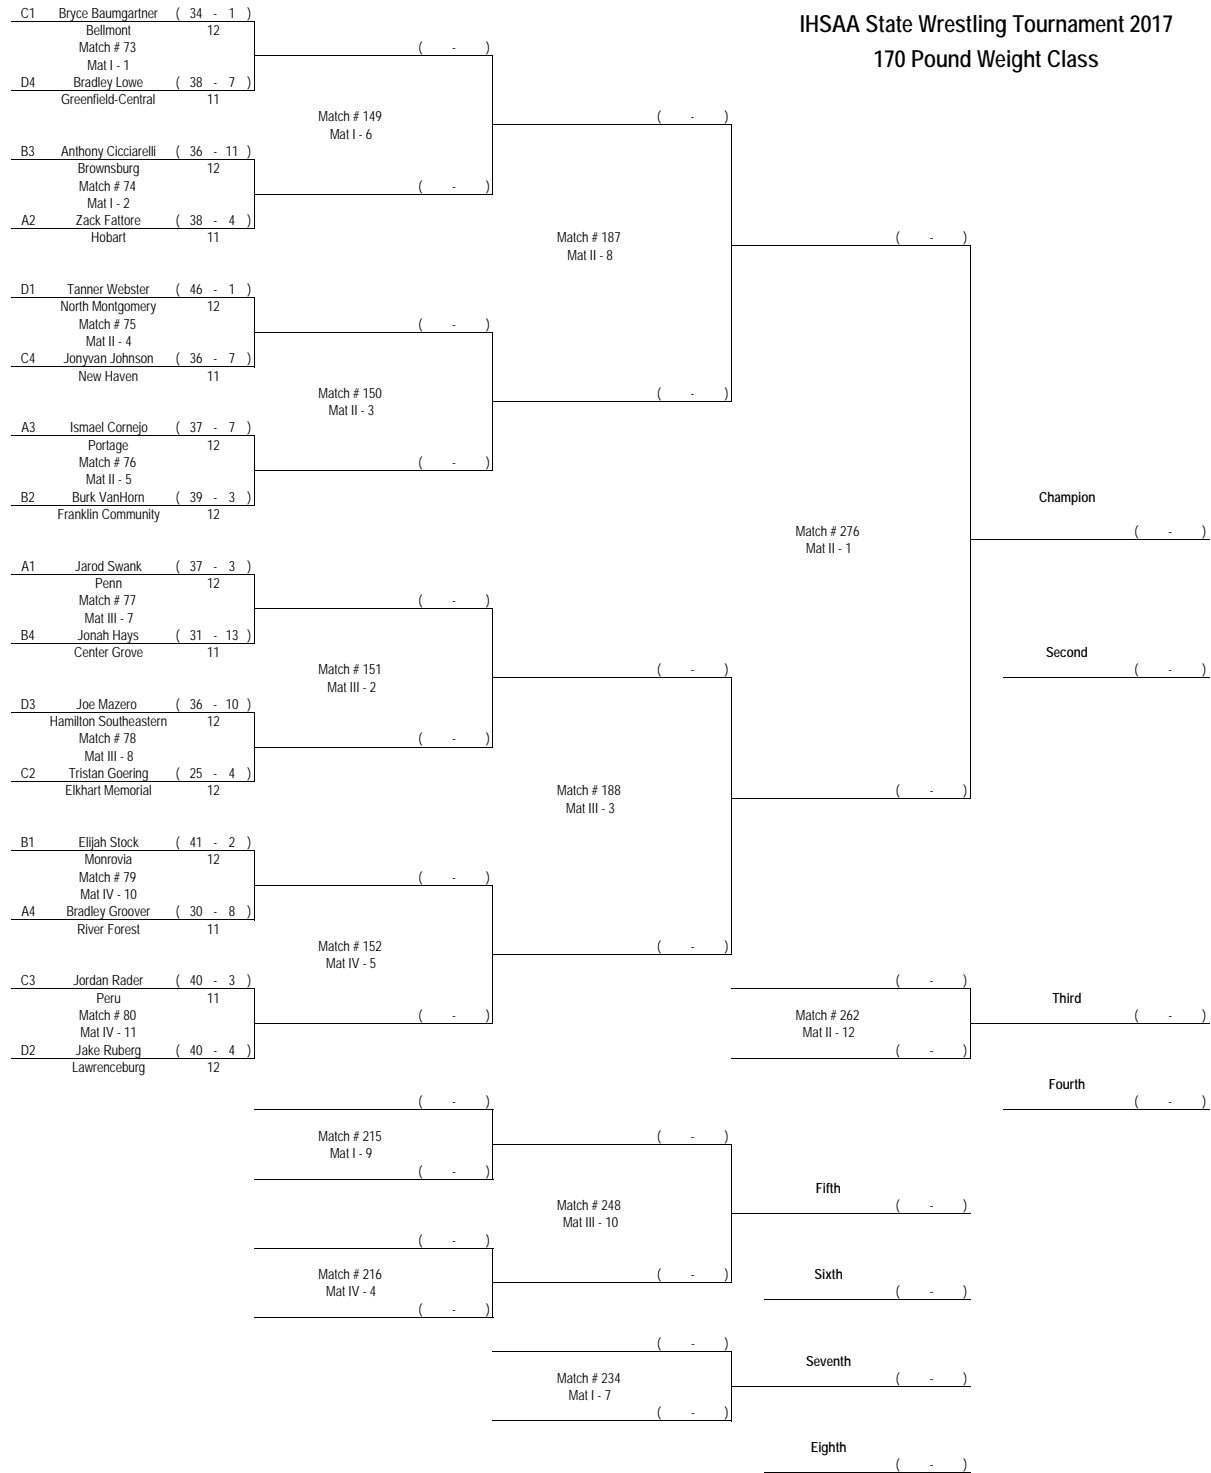

IHSAA State Wrestling Tournament 2017

152 Pound Weight Class

IHSAA State Wrestling Tournament 2017

160 Pound Weight Class

IHSAA State Wrestling Tournament 2017

170 Pound Weight Class

IHSAA State Wrestling Tournament 2017