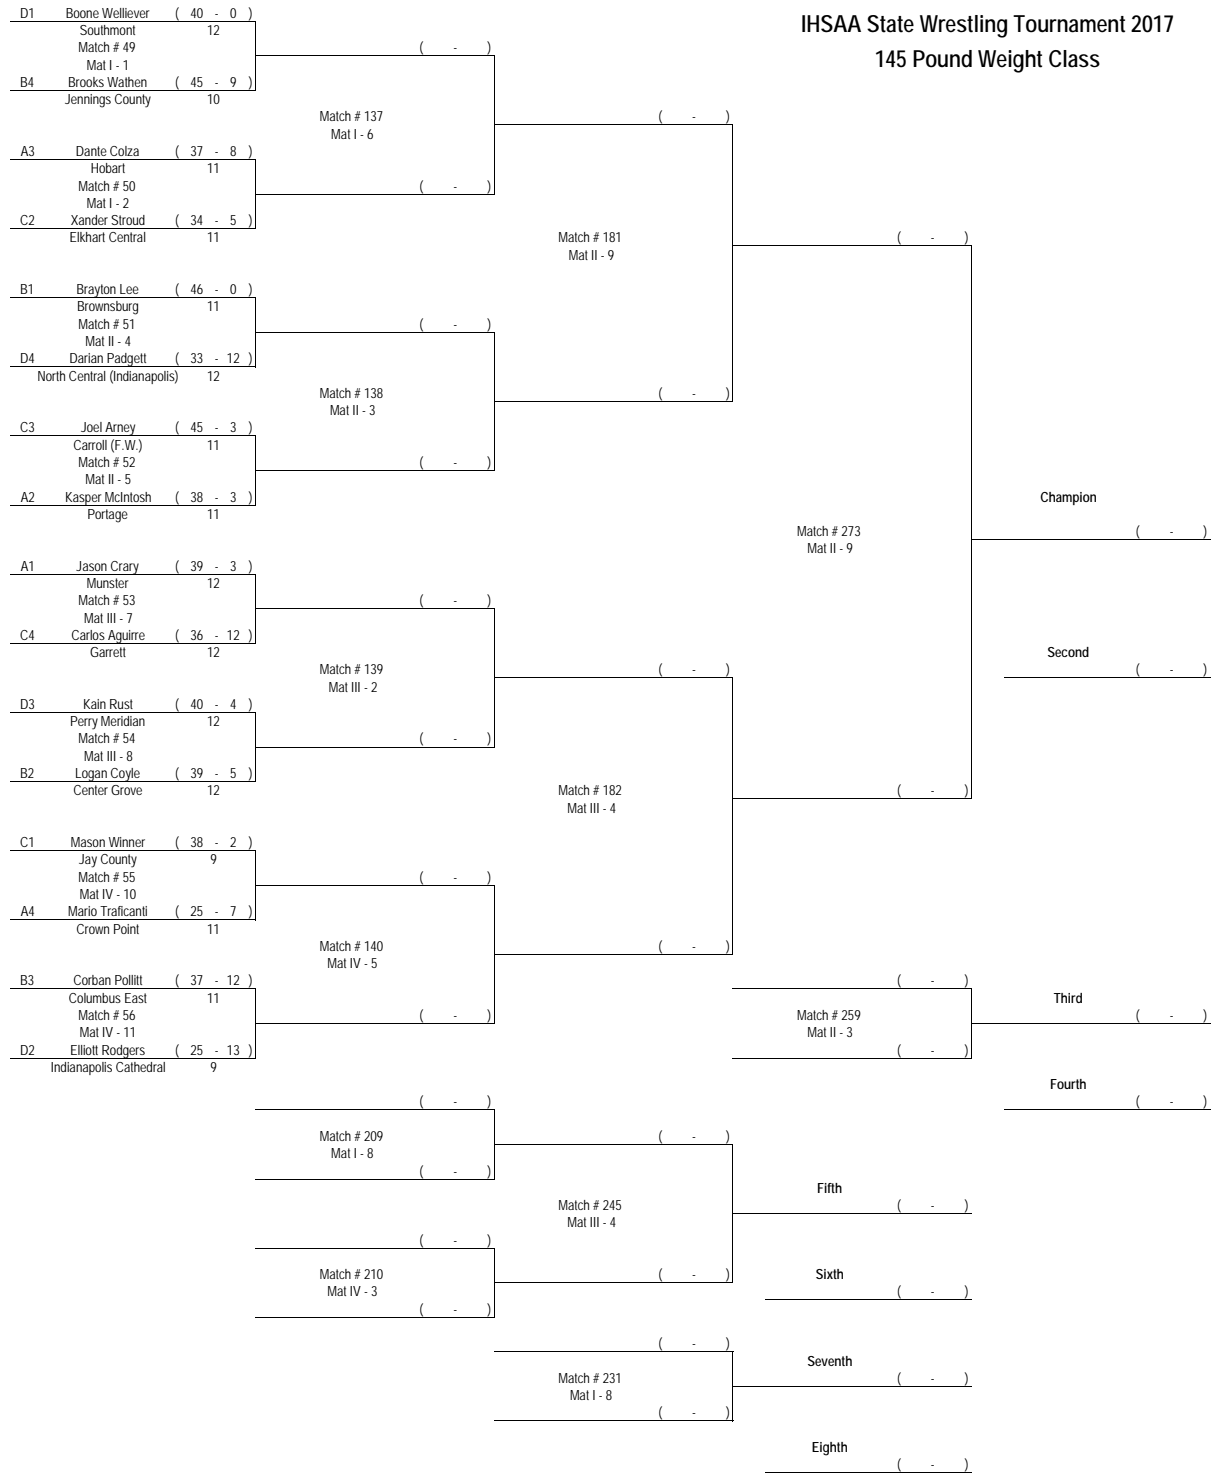

126 Pound Weight Class

IHSAA State Wrestling Tournament 2017 132 Pound Weight Class

IHSAA State Wrestling Tournament 2017

138 Pound Weight Class

IHSAA State Wrestling Tournament 2017

145 Pound Weight Class