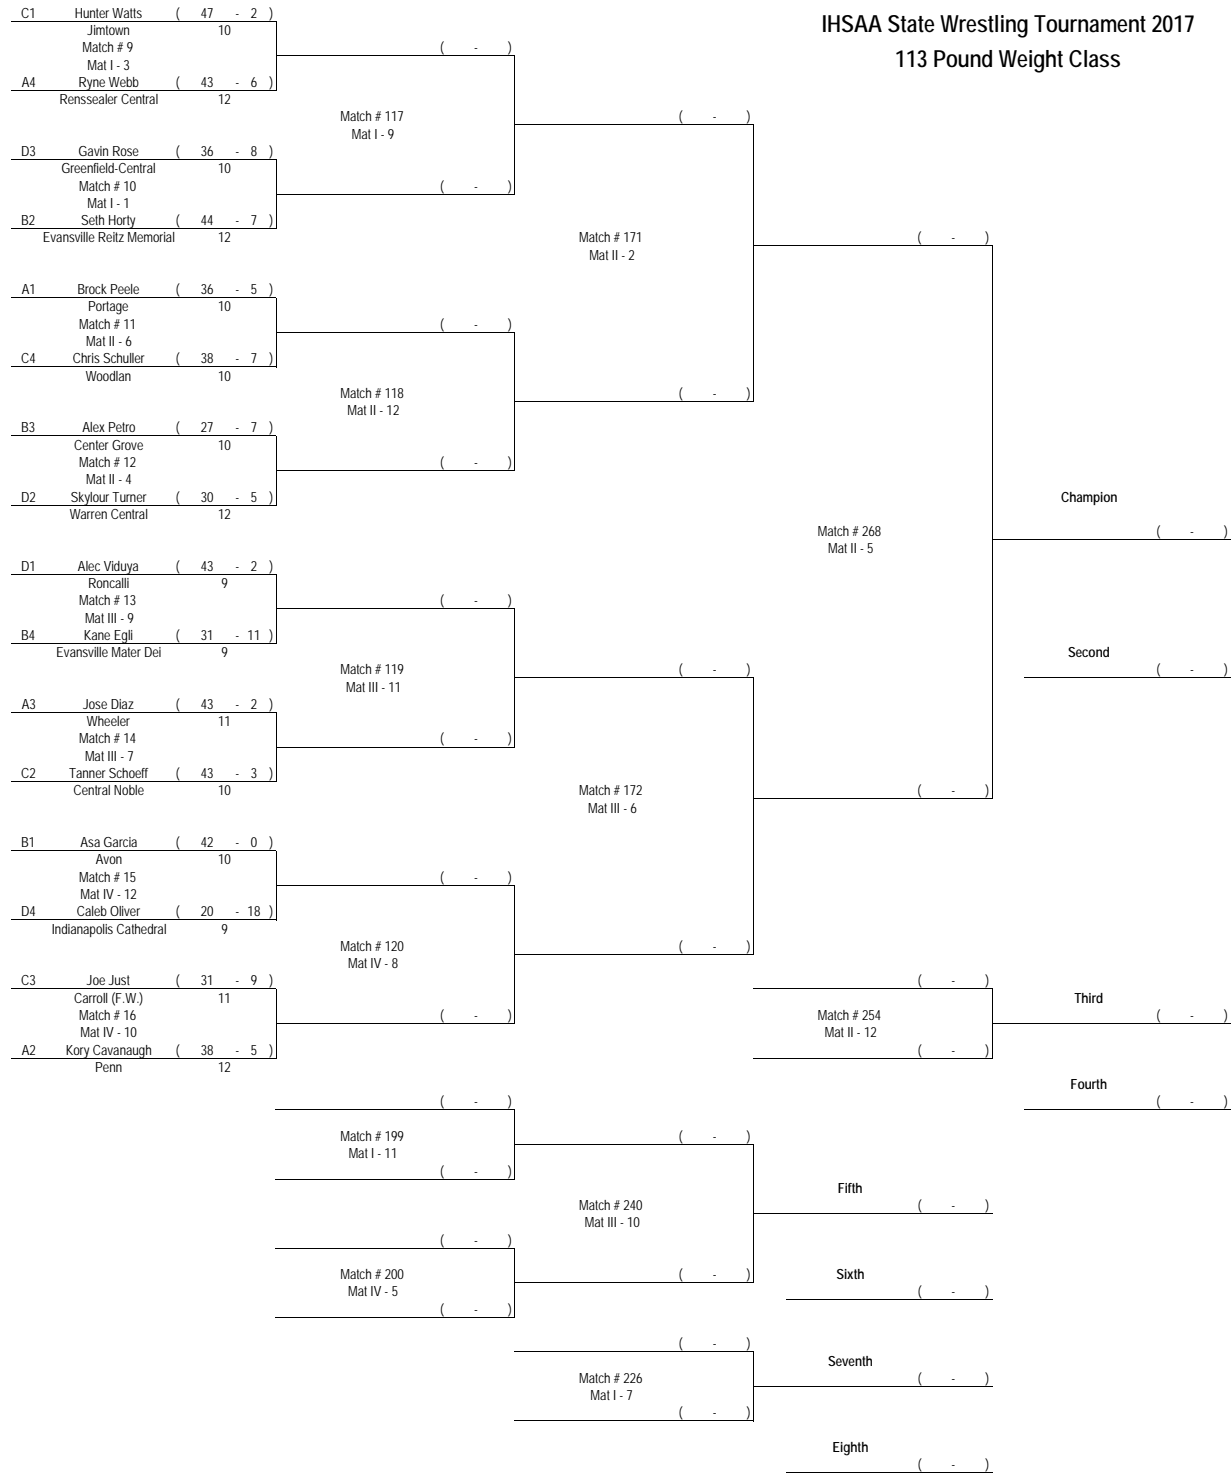

IHSAA State Wrestling Tournament 2017 106 Pound Weight Class

IHSAA State Wrestling Tournament 2017

113 Pound Weight Class

IHSAA State Wrestling Tournament 2017

120 Pound Weight Class

IHSAA State Wrestling Tournament 2017

126 Pound Weight Class

IHSAA State Wrestling Tournament 2017 132 Pound Weight Class

IHSAA State Wrestling Tournament 2017

138 Pound Weight Class

IHSAA State Wrestling Tournament 2017

145 Pound Weight Class