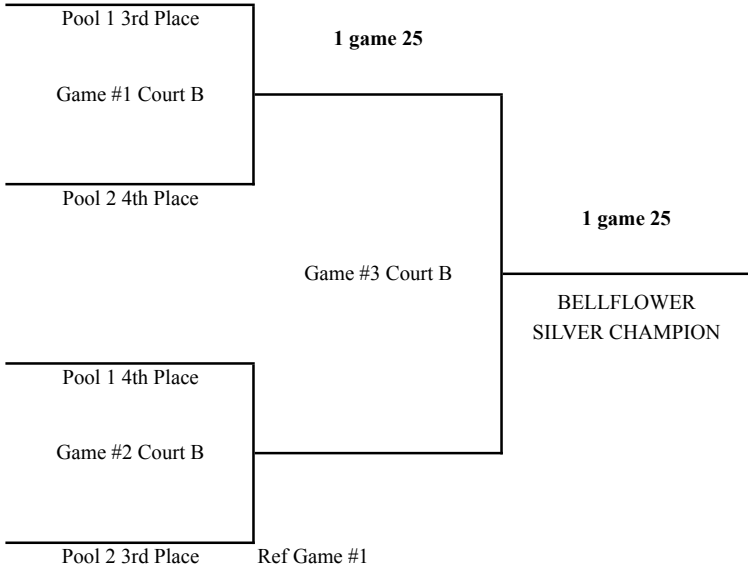

AT MAYFAIR HIGH SCHOOL (6000 Woodruff Ave, Lakewood, 90713)

POOL PLAY BEGINS AT 8:00AM

- | Pool 3 | Pool 4 |
|------------------|-------------------|
| 1. Mayfair | 1. Lakewood |
| 2. El Modena | 2. Crean Lutheran |
| 3. Bishop Conaty | 3. Bell Gardens |
| 4. Pioneer | 4. Da Vinci |

PLAYOFFS WILL BEGIN 10 MINUTES AFTER THE CONCLUSION OF POOL PLAY.

EVERY TEAM Makes The Playoffs: 1st, 2nd, and top 2 3rd place teams (**Artesia site ONLY**) will qualify for the GOLD DIVISION. 3rd and 4th place teams for the SILVER DIVISION. Playoff games are one game to 25 with no cap. Preliminary rounds of playoffs will be held at the same site of pool play. Semi finals and championship for GOLD will be at Mayfair HS. There will be one SILVER DIVISION champion per site. (See Playoff Bracket)

Determination of 3rd place teams at Artesia:

- 1) Record
- 2) Games won-loss ratio
- 3) Points won-loss ratio
- 4) Coin toss

AT BELLFLOWER HIGH SCHOOL

GOLD DIVISION

AT MAYFAIR HIGH SCHOOL

1 game 25

1 game 25

LOSING TEAM WILL NEED TO REF NEXT GAME

AT BELLFLOWER HIGH SCHOOL

SILVER DIVISION

AT MAYFAIR HIGH SCHOOL

1 game 25

1 game 25

AT ARTESIA HIGH SCHOOL

LOSING TEAM WILL NEED TO REF NEXT GAME