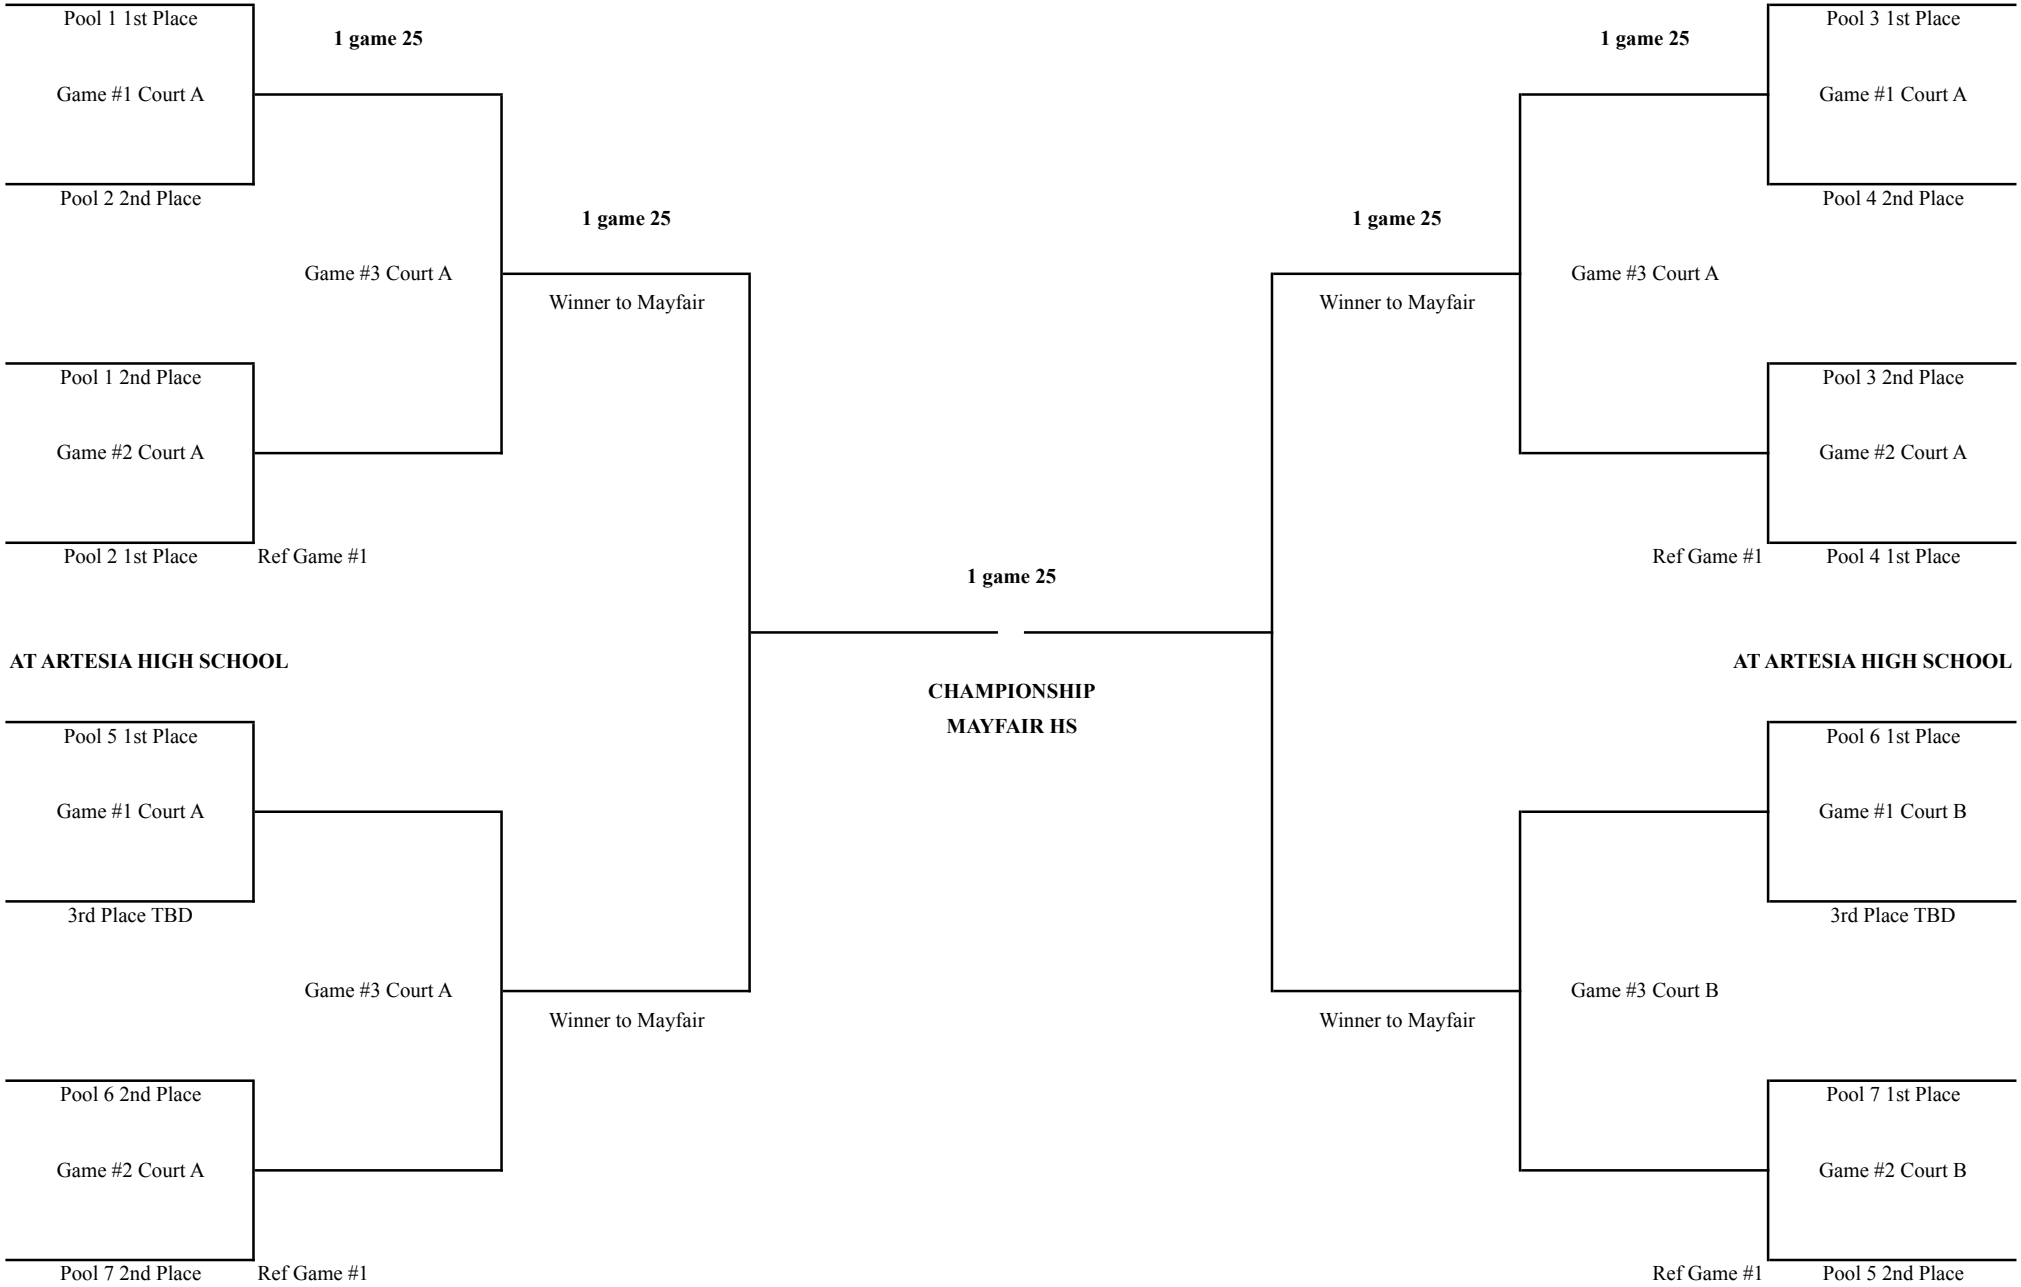

Determination of 3rd place teams at Artesia:

- 1) Record
- 2) Games won-loss ratio
- 3) Points won-loss ratio
- 4) Coin toss

AT BELLFLOWER HIGH SCHOOL

GOLD DIVISION

AT MAYFAIR HIGH SCHOOL

1 game 25

1 game 25