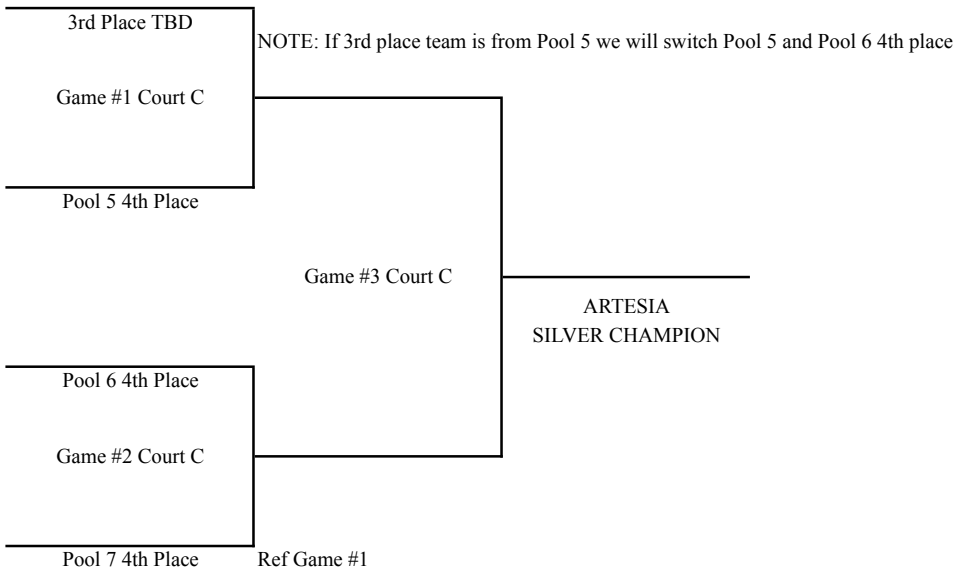

PLAYOFFS WILL BEGIN 10 MINUTES AFTER THE CONCLUSION OF POOL PLAY.

EVERY TEAM Makes The Playoffs: 1st, 2nd, and top 2 3rd place teams (**Artesia site ONLY**) will qualify for the GOLD DIVISION. 3rd and 4th place teams for the SILVER DIVISION. Playoff games are one game to 25 with no cap. Preliminary rounds of playoffs will be held at the same site of pool play. Semi finals and championship for GOLD will be at Mayfair HS. There will be one SILVER DIVISION champion per site. (See Playoff Bracket)

Determination of 3rd place teams at Artesia:

- 1) Record
- 2) Games won-loss ratio
- 3) Points won-loss ratio
- 4) Coin toss

AT BELLFLOWER HIGH SCHOOL

GOLD DIVISION

AT MAYFAIR HIGH SCHOOL

1 game 25

1 game 25

LOSING TEAM WILL NEED TO REF NEXT GAME

AT BELLFLOWER HIGH SCHOOL

SILVER DIVISION

AT MAYFAIR HIGH SCHOOL

1 game 25

1 game 25

AT ARTESIA HIGH SCHOOL

LOSING TEAM WILL NEED TO REF NEXT GAME