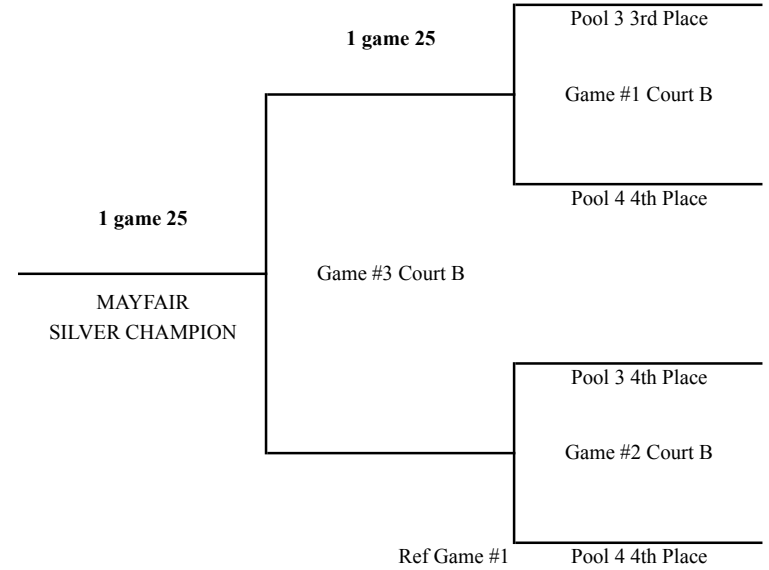

AT MAYFAIR HIGH SCHOOL (6000 Woodruff Ave, Lakewood, 90713)

POOL PLAY BEGINS AT 8:00AM

- | Pool 3 | Pool 4 |
|------------------|-------------------|
| 1. Mayfair | 1. Lakewood |
| 2. El Modena | 2. Crean Lutheran |
| 3. Bishop Conaty | 3. Bell Gardens |
| 4. Pioneer | 4. Da Vinci |

PLAYOFFS WILL BEGIN 10 MINUTES AFTER THE CONCLUSION OF POOL PLAY.

EVERY TEAM Makes The Playoffs: 1st, 2nd, and top 2 3rd place teams (**Artesia site ONLY**) will qualify for the GOLD DIVISION. 3rd and 4th place teams for the SILVER DIVISION. Playoff games are one game to 25 with no cap. Preliminary rounds of playoffs will be held at the same site of pool play. Semi finals and championship for GOLD will be at Mayfair HS. There will be one SILVER DIVISION champion per site. (See Playoff Bracket)

Determination of 3rd place teams at Artesia:

- 1) Record
- 2) Games won-loss ratio
- 3) Points won-loss ratio
- 4) Coin toss

AT BELLFLOWER HIGH SCHOOL

GOLD DIVISION

AT MAYFAIR HIGH SCHOOL

1 game 25

1 game 25

LOSING TEAM WILL NEED TO REF NEXT GAME

AT BELLFLOWER HIGH SCHOOL

SILVER DIVISION

AT MAYFAIR HIGH SCHOOL

1 game 25

1 game 25

AT ARTESIA HIGH SCHOOL

LOSING TEAM WILL NEED TO REF NEXT GAME