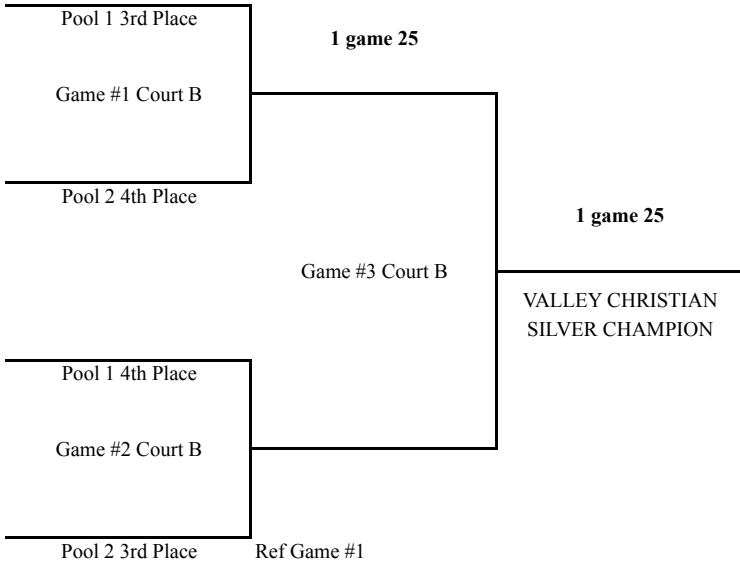

# GOLD DIVISION 1ST/2ND PLACE TEAMS

AT BELLFLOWER HIGH SCHOOL

1 game 25

1 game 25

AT GAHR HIGH SCHOOL

AT MAYFAIR HIGH SCHOOL

CHAMPIONSHIP  
MAYFAIR HS

1 game 25

LOSING TEAM WILL NEED TO REF NEXT GAME

AT VALLEY CHRISTIAN HIGH SCHOOL

# SILVER DIVISION 3RD/4TH PLACE TEAMS

AT BELLFLOWER HIGH SCHOOL

1 game 25

1 game 25

AT GAHR HIGH SCHOOL

AT MAYFAIR HIGH SCHOOL

LOSING TEAM WILL NEED TO REF NEXT GAME