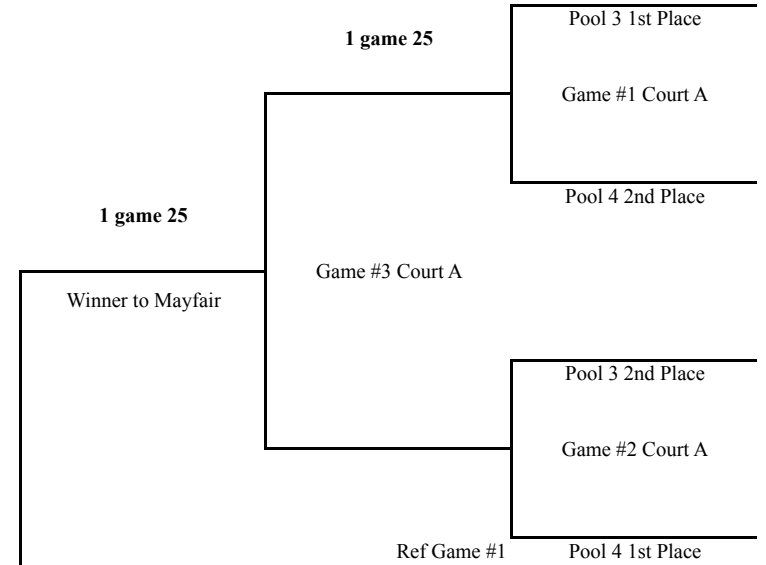

AT VALLEY CHRISTIAN HIGH SCHOOL

GOLD DIVISION 1ST/2ND PLACE TEAMS

AT BELLFLOWER HIGH SCHOOL

1 game 25

1 game 25

AT GAHR HIGH SCHOOL

AT MAYFAIR HIGH SCHOOL