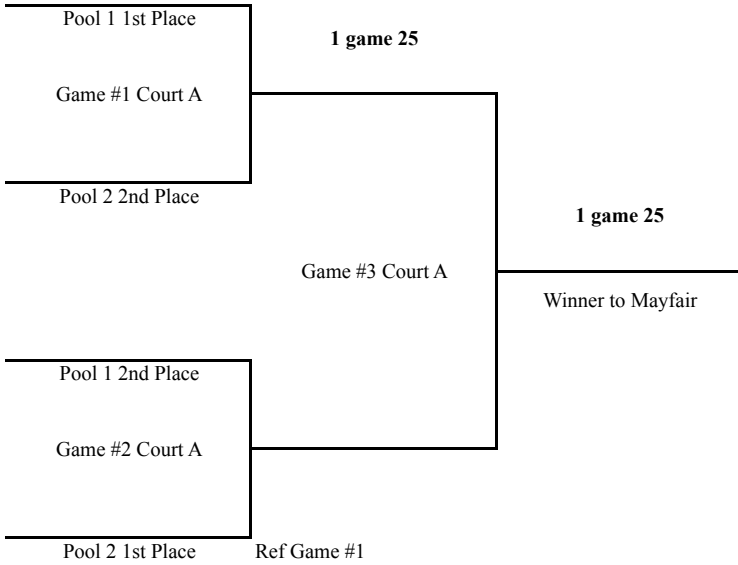

AT VALLEY CHRISTIAN HIGH SCHOOL

GOLD DIVISION 1ST/2ND PLACE TEAMS

AT BELLFLOWER HIGH SCHOOL

1 game 25

1 game 25

AT GAHR HIGH SCHOOL

AT MAYFAIR HIGH SCHOOL