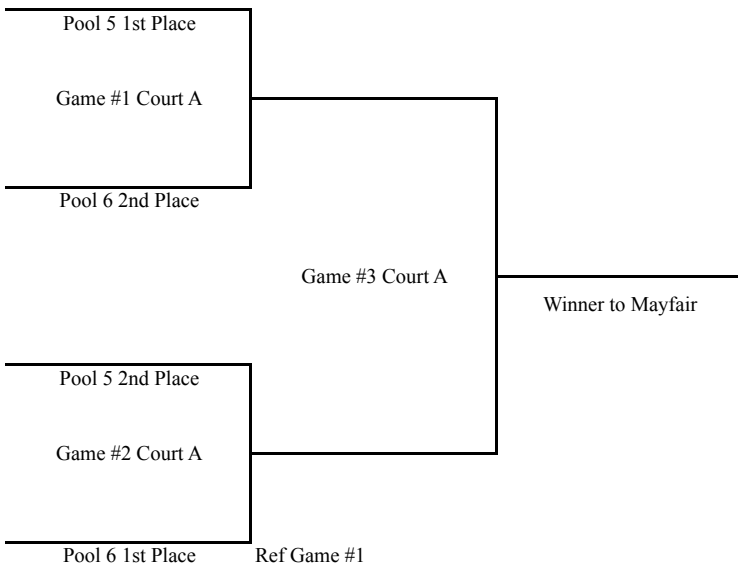

### PLAYOFFS WILL BEGIN 10 MINUTES AFTER THE CONCLUSION OF POOL PLAY.

EVERY TEAM Makes The Playoffs: 1<sup>st</sup> and 2<sup>nd</sup> place teams will qualify for the GOLD DIVISION. 3<sup>rd</sup> and 4<sup>th</sup> place teams for the SILVER DIVISION. Playoff games are one game to 25 with no cap. Preliminary rounds of playoffs will be held at the same site of pool play. Semi finals and championship for GOLD will be at Mayfair HS. There will be one SILVER DIVISION champion per site. (See Playoff Bracket)

# GOLD DIVISION 1ST/2ND PLACE TEAMS

AT BELLFLOWER HIGH SCHOOL

1 game 25

1 game 25

AT GAHR HIGH SCHOOL

AT MAYFAIR HIGH SCHOOL

CHAMPIONSHIP  
MAYFAIR HS

1 game 25