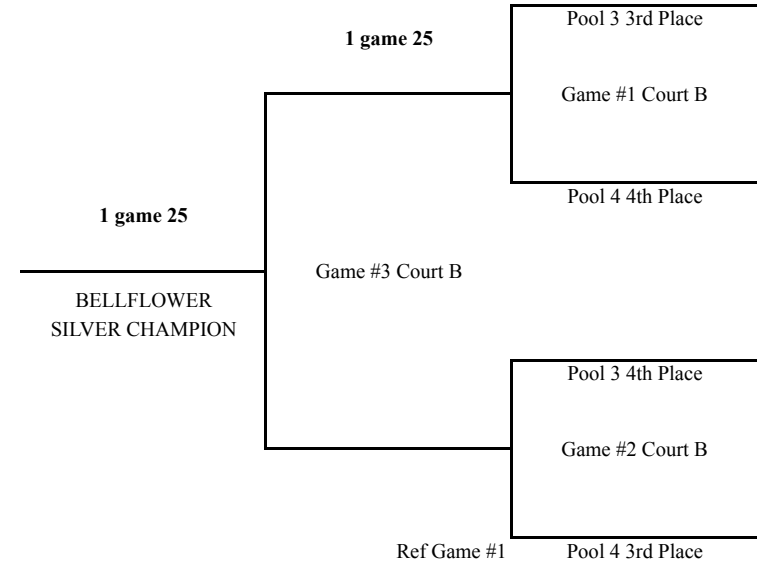

AT VALLEY CHRISTIAN HIGH SCHOOL

SILVER DIVISION 3RD/4TH PLACE TEAMS

AT BELLFLOWER HIGH SCHOOL

1 game 25

1 game 25

AT GAHR HIGH SCHOOL

AT MAYFAIR HIGH SCHOOL