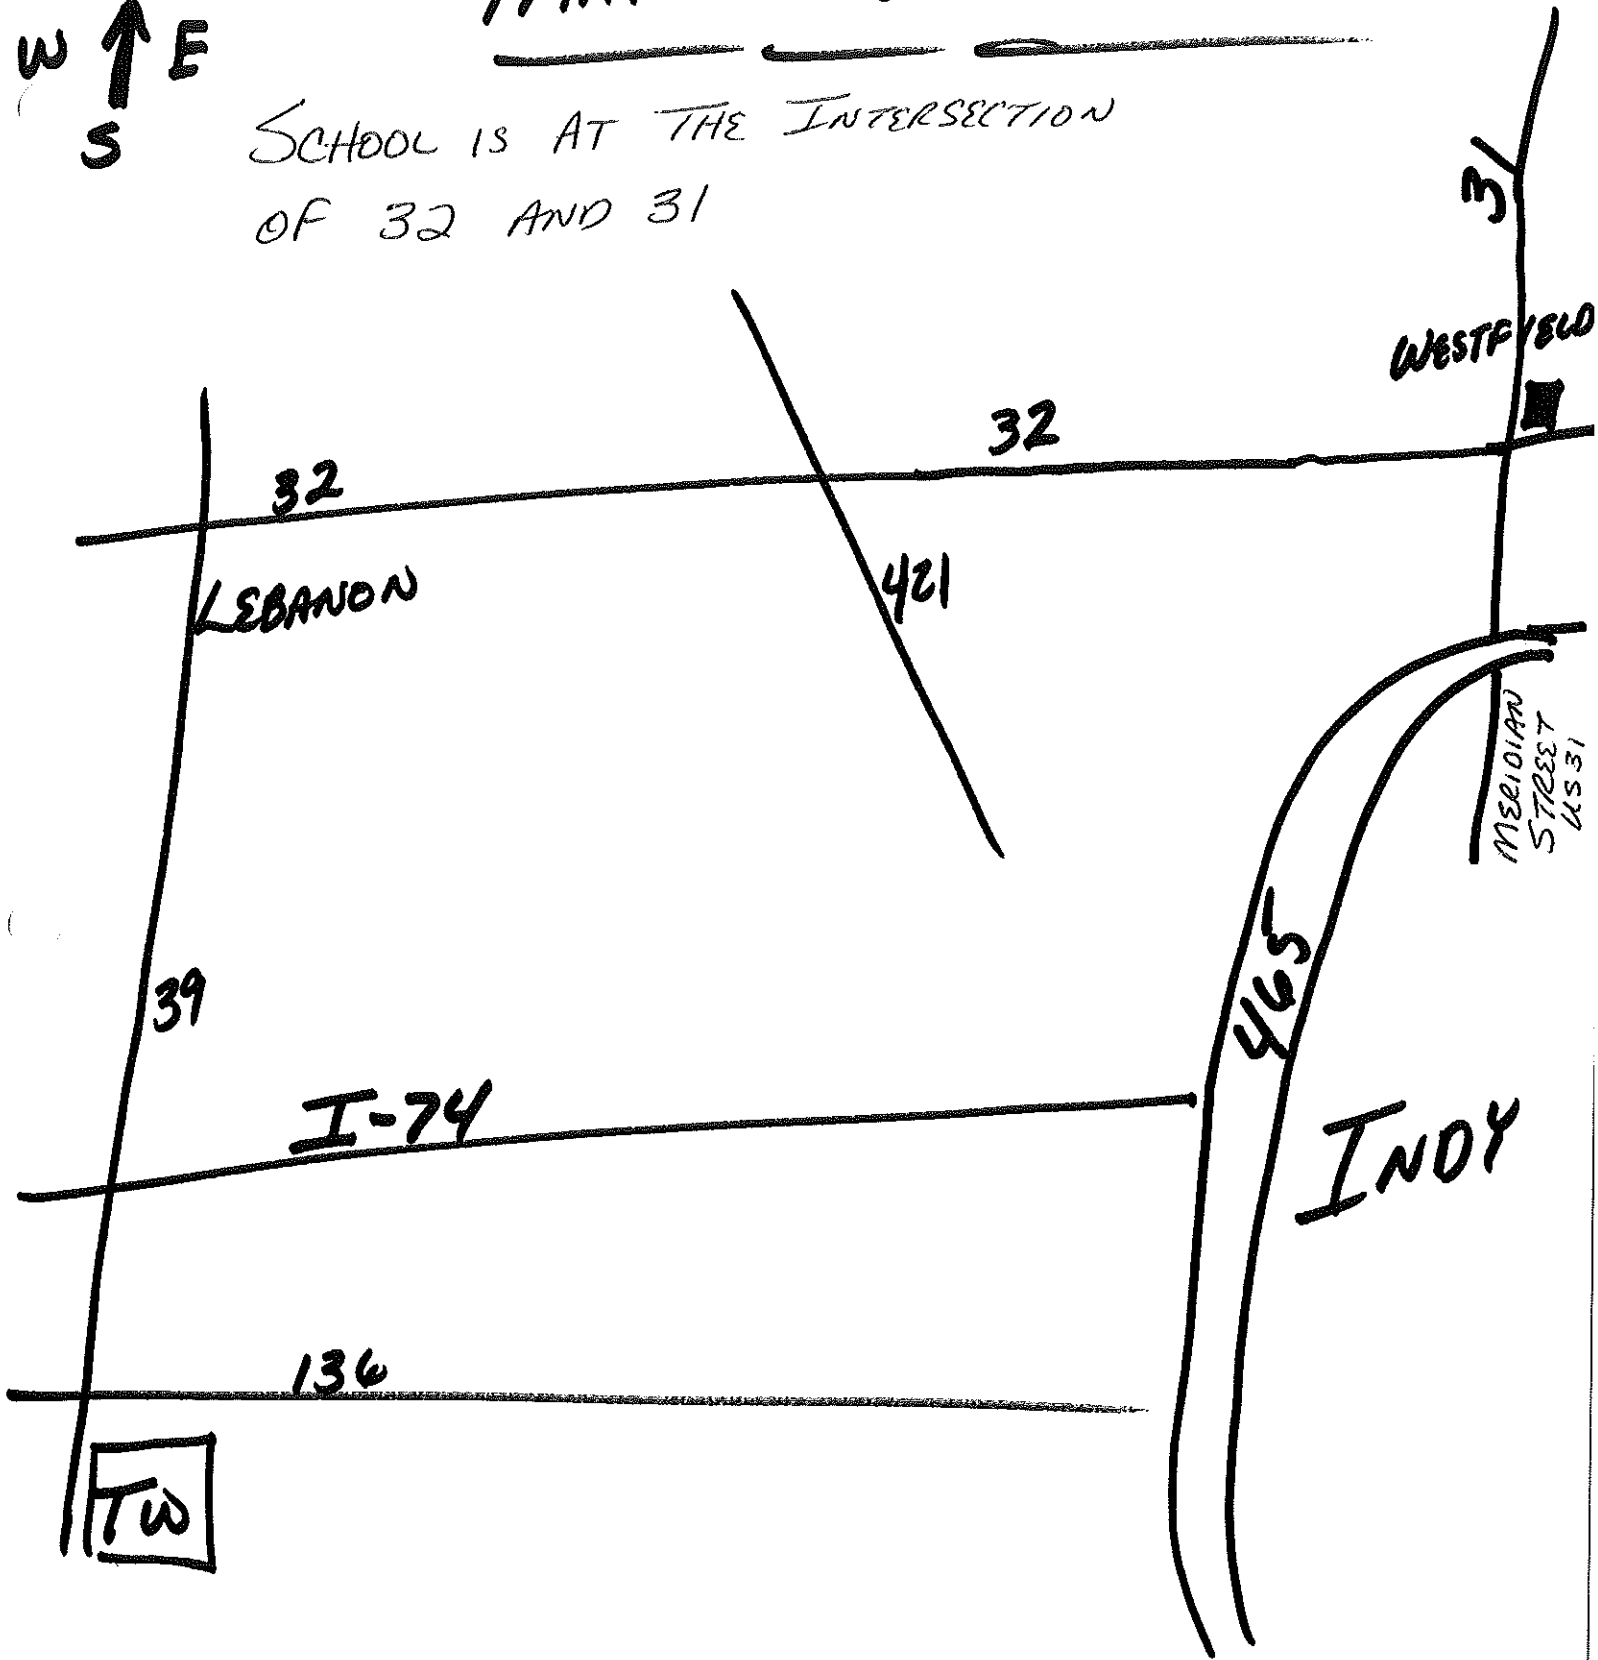

All home track meets will be held at the high school football field. Directions to football field are: US 31 to S.R. 32 intersection (McDonalds/Taco Bell/Marathon Station Intersection), turn east on S.R. 32 to Shamrock Blvd (approximately 1 block), turn north on Shamrock Blvd. The football field is on the left (west) just past the baseball field.

31

Hoover Street

US 31 North (Meridian Street)

To Kokomo

- Taco Bell
- Shell
- McDonalds
- Gas America
- Marathon

State Highway 32

32

To Noblesville

MAP TO WESTFIELD

SCHOOL IS AT THE INTERSECTION
OF 32 AND 31

INTERSTATE 465
TO INTERSTATES
65 & 74

INTERSTATE 465

NORTH

MERIDIAN ST.
EXIT U.S. 31

KEYSTONE

96th ST.