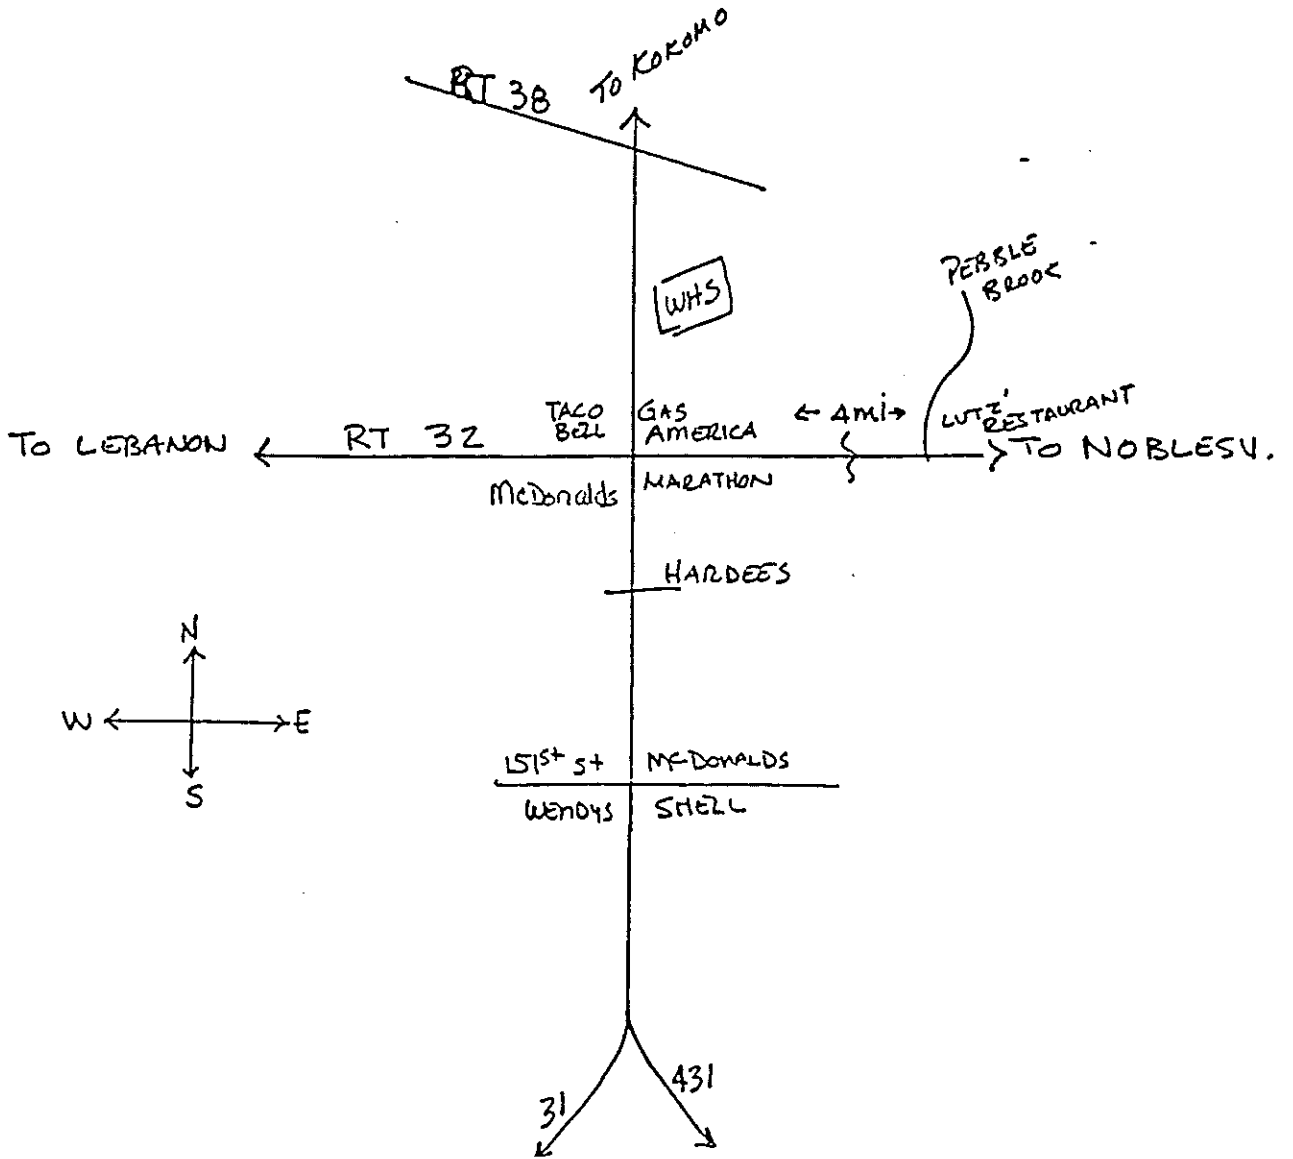

All home track meets will be held at the high school football field. Directions to football field are: US 31 to S.R. 32 intersection (McDonalds/Taco Bell/Marathon Station Intersection), turn east on S.R. 32 to Shamrock Blvd (approximately 1 block), turn north on Shamrock Blvd. The football field is on the left (west) just past the baseball field.

Thank you.

Sincerely,

Larry Little
Athletic Director

tlh

Enclosures

Directions to Pebble Brook Golf Course

Westfield Washington Schools Main Campus

2/96