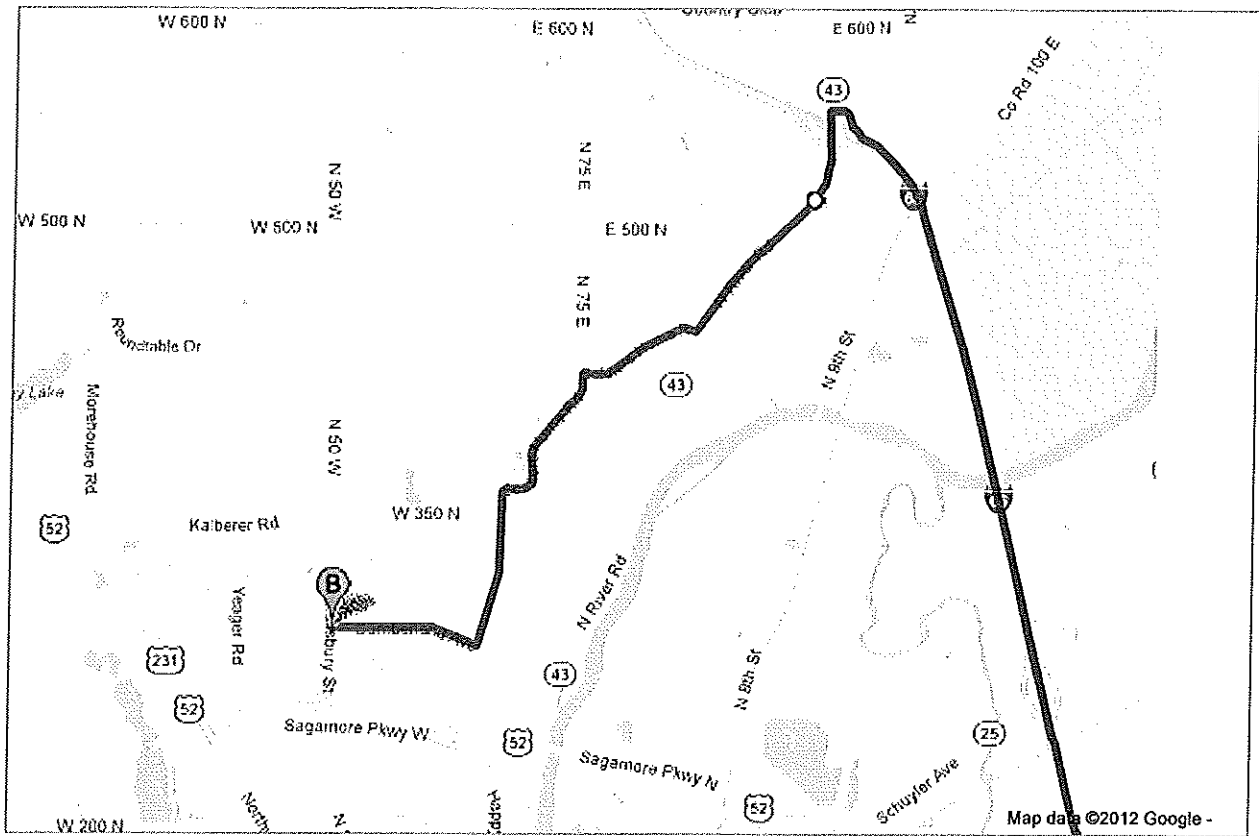

The route has been modified. [Undo](#)

**Driving directions to 1000 Cumberland Ave, West Lafayette, IN 47906**  
Via IN-43 S/N River Rd

**A** **Tri West High School**  
7883 Indiana 39, Lizton, IN 46149

1. Head north on IN-39 N/County Rd 100 W/N State St toward W County Rd 800 N  
Continue to follow IN-39 N 12.0 mi
2. Turn left to merge onto I-65 N/U.S. 52 W toward Chicago  
Continue to follow I-65 N 39.2 mi
3. Take exit 178 for IN-43 toward W Lafayette/Brookston 0.3 mi
4. Keep left at the fork, follow signs for Prophetstown St 161 ft
5. Turn left onto IN-43 S/N River Rd 1.3 mi
6. Turn right onto Soldiers Home Rd 0.6 mi
7. Turn left to stay on Soldiers Home Rd 1.6 mi
8. Turn right onto Cumberland Ave  
Destination will be on the right