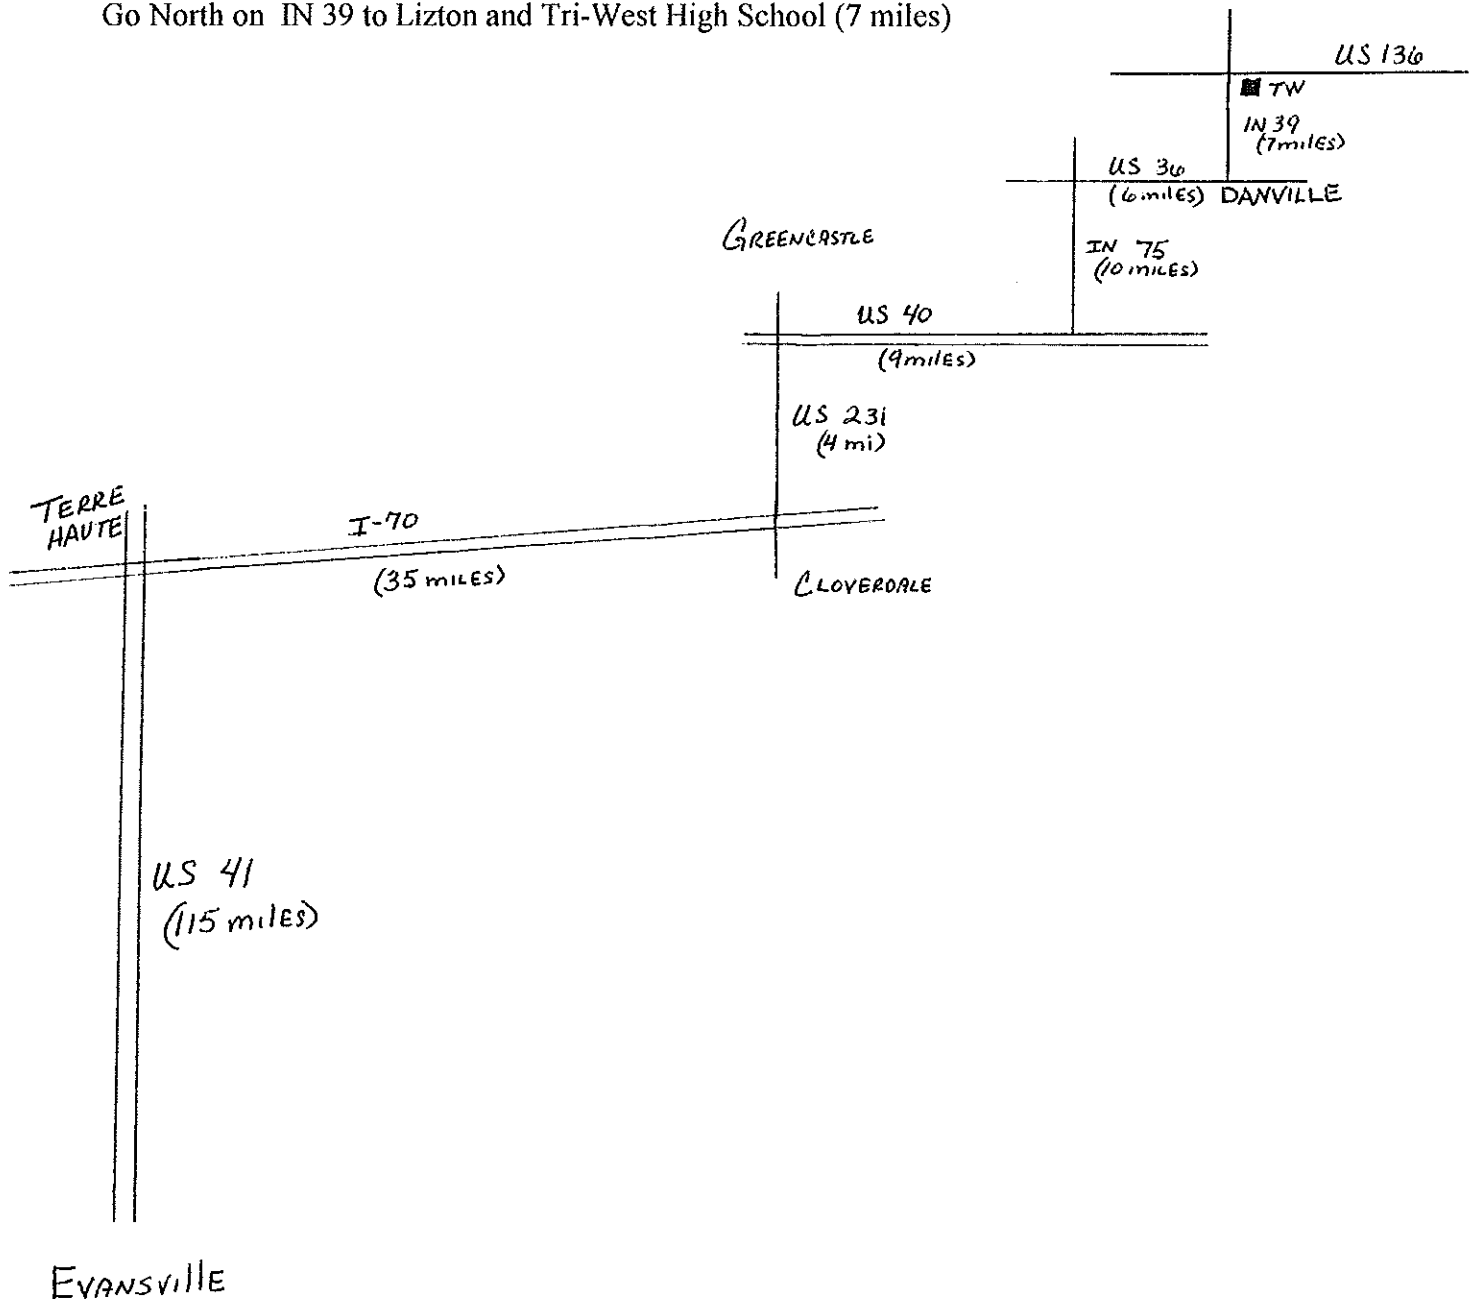

DIRECTIONS TO TRI-WEST HIGH SCHOOL FROM TECUMSEH HIGH SCHOOL

(Approximately 186 miles)

Tri-West is located near the intersection of IN 39 and US 136 in Lizton, IN

- Take US 41 North to Terre Haute (115 miles)
- Go East on I-70 to US 231 (Cloverdale /Greencastle Exit) (35 miles)
- Go North on US 231 to US 40(4 miles)
- Go East on US 40 to IN 75 (9 miles)
- Go North on IN 75 to US 36 at New Winchester (10 miles)
- Turn East on US 36 to IN 39 in Danville (6 miles)
- Go North on IN 39 to Lizton and Tri-West High School (7 miles)

DIRECTIONS TO TRI-WEST HENDRICKS HIGH SCHOOL

TRI-WEST HIGH SCHOOL IS LOCATED IN LIZTON, IN AT THE INTERSECTION OF HIGHWAYS 136 AND 39. THE SCHOOL IS ONE MILE SOUTH OF THE I-74 INTERCHANGE.

LIZTON IS LOCATED: 7 MILES NORTH OF DANVILLE ON HWY 39
11 MILES SOUTH OF LEBANON ON HWY 39
15 MILES WEST OF INDY ON HWY 136 OR I-74
22 MILES EAST OF CRAWFORDSVILLE ON
HWY 136 OR I-74

PITTSBORO ELEMENTARY IS LOCATED ONE BLOCK NORTH OF HWY 136 IN PITTSBORO ON THE ROAD TOWARD I-74.

NORTH SALEM ELEMENTARY IS LOCATED ON HWY 75 TWO BLOCKS NORTH OF THE INTERSECTION OF 75 AND 236 IN THE TOWN OF NORTH SALEM.