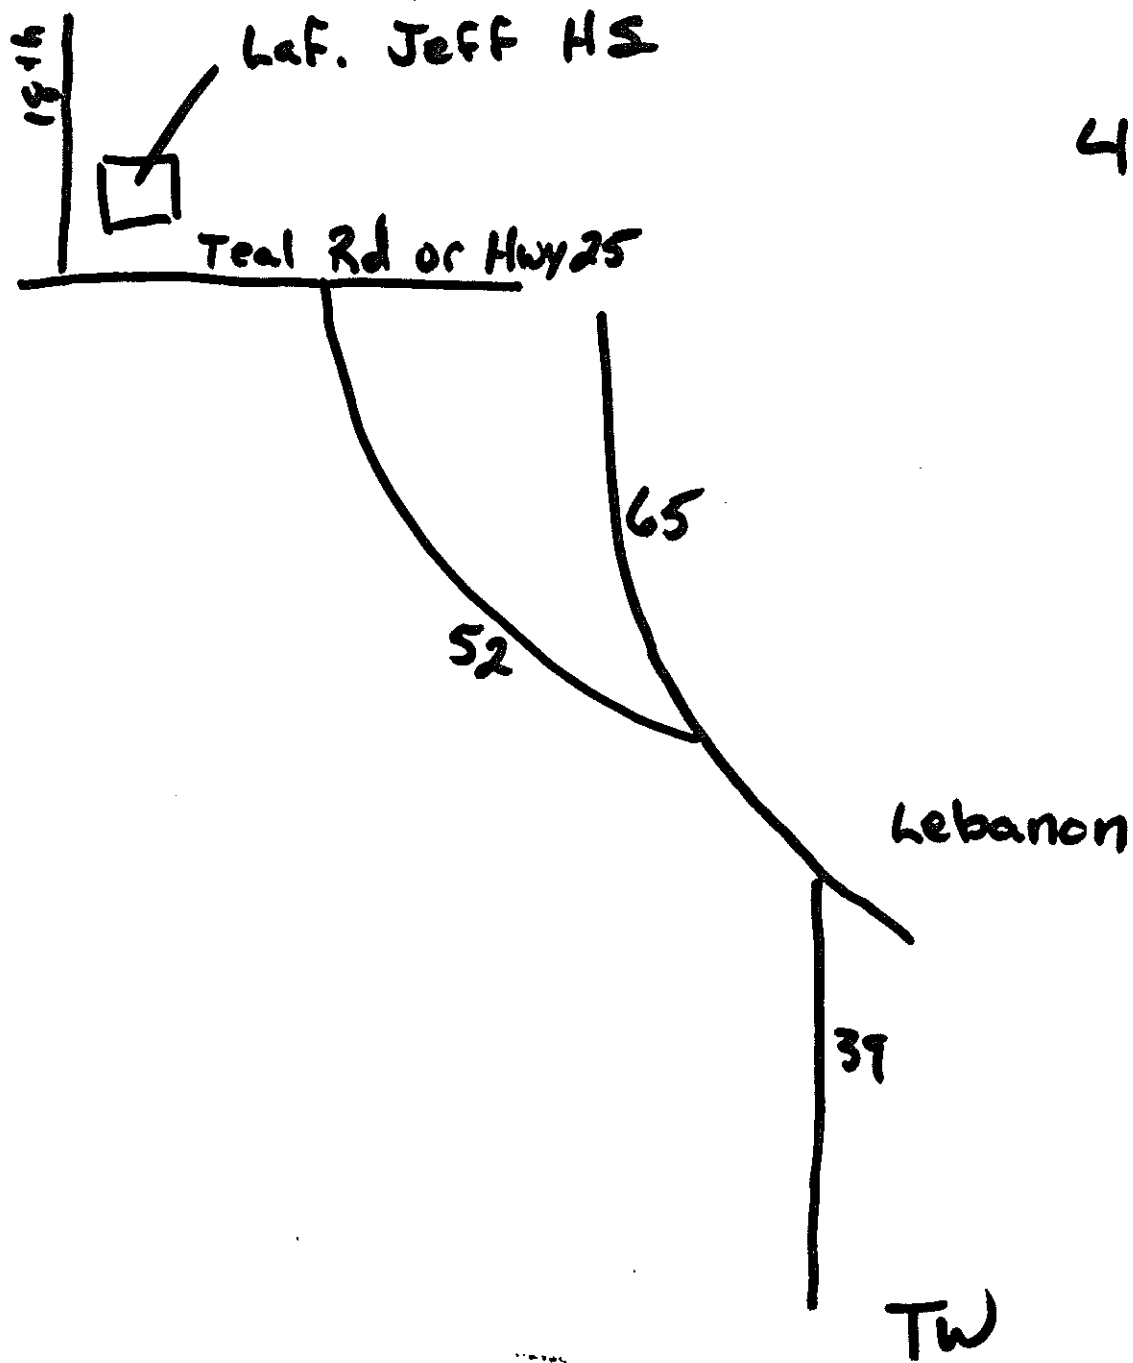

Laf. Jeff H.S.

39 to 65
65 to 52
52 to Teal Rd

45 miles
From TW