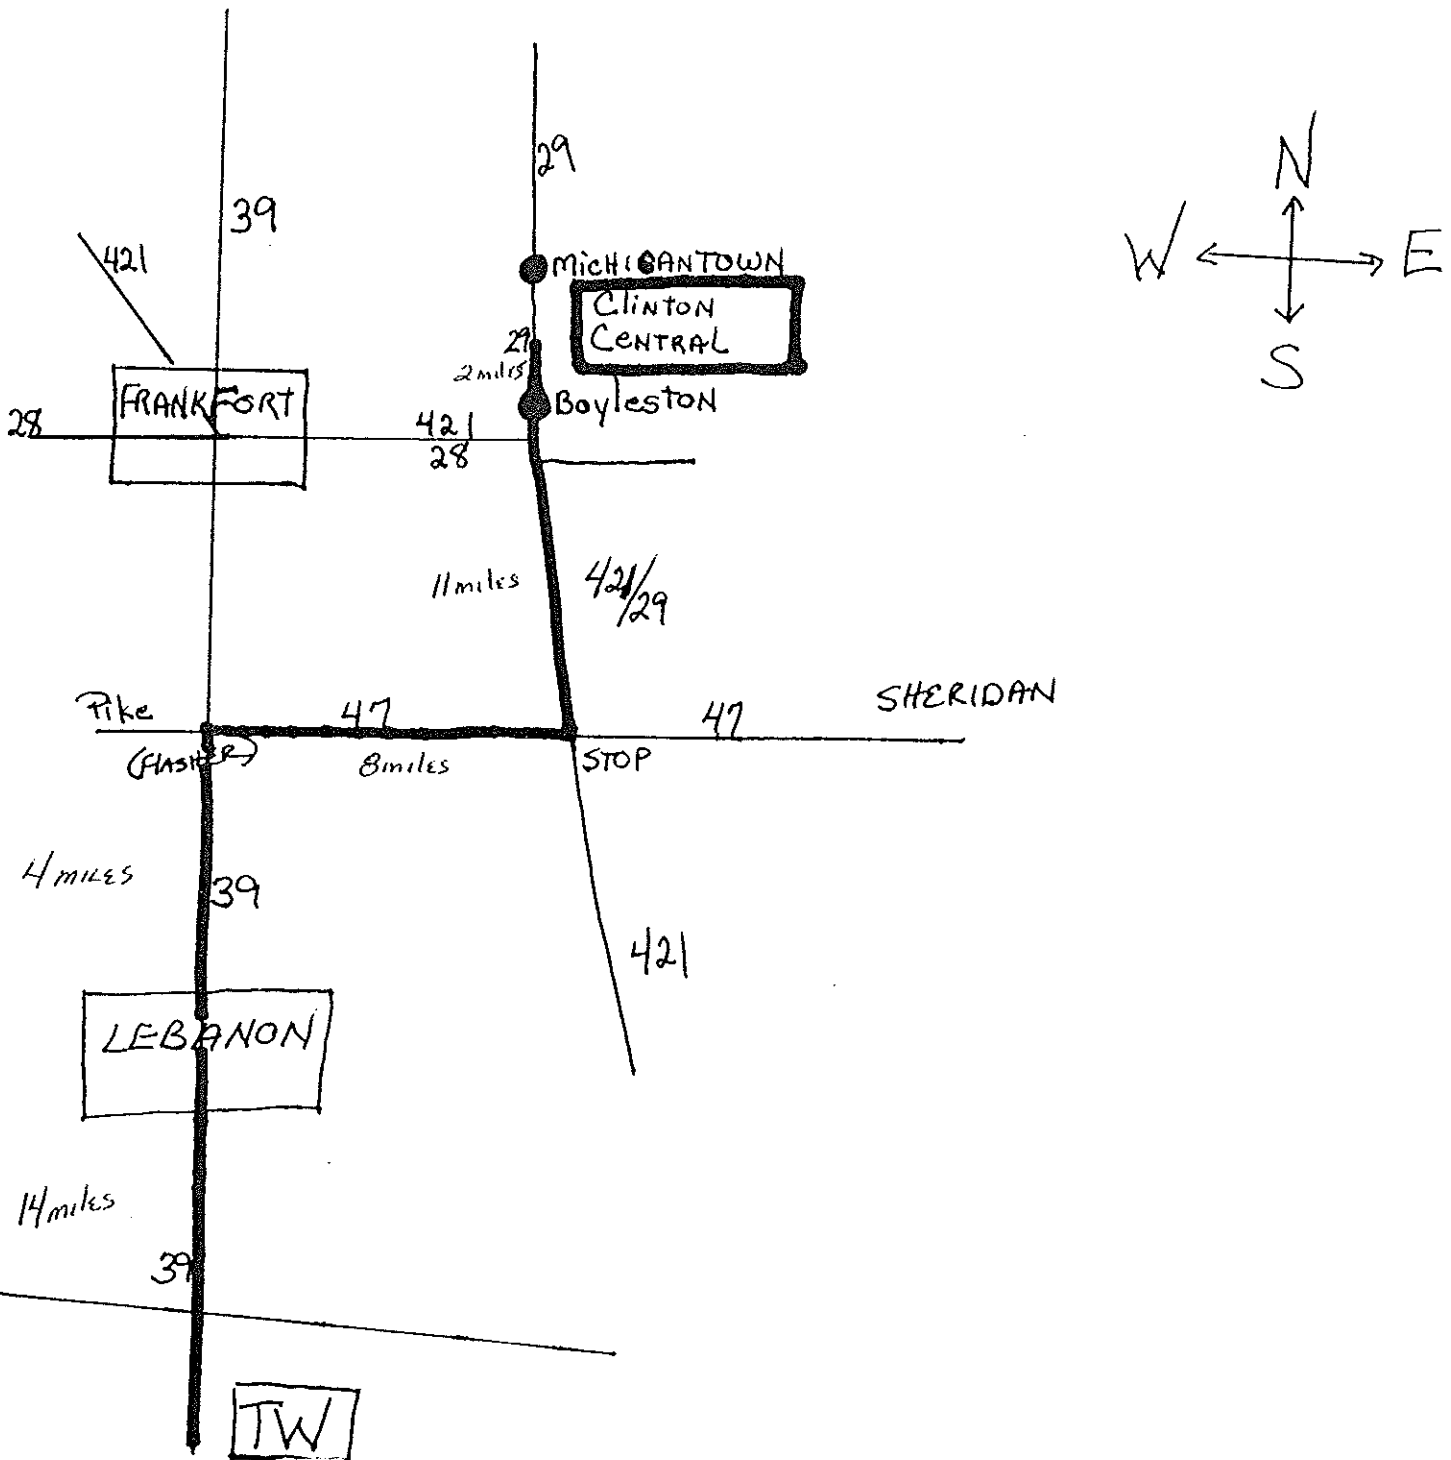

MAP TO CLINTON CENTRAL

Take State Road-39 North through Lebanon to State Road-47
Turn east (right) on State Road-47 to US-421 / 29
Go North (left) on 421 / 29 to Clinton Central
Clinton Central is on the Right (east)

40 mile trip one-way

NORTH
WEST ↔ EAST
SOUTH

PARKING

MAIN GATE

CONCESSIONS

TEAM ENTRANCE

BUS PARKING

LOCKER ROOMS

CLINTON
CENTRAL
HIGH SCHOOL

STATE ROAD 29