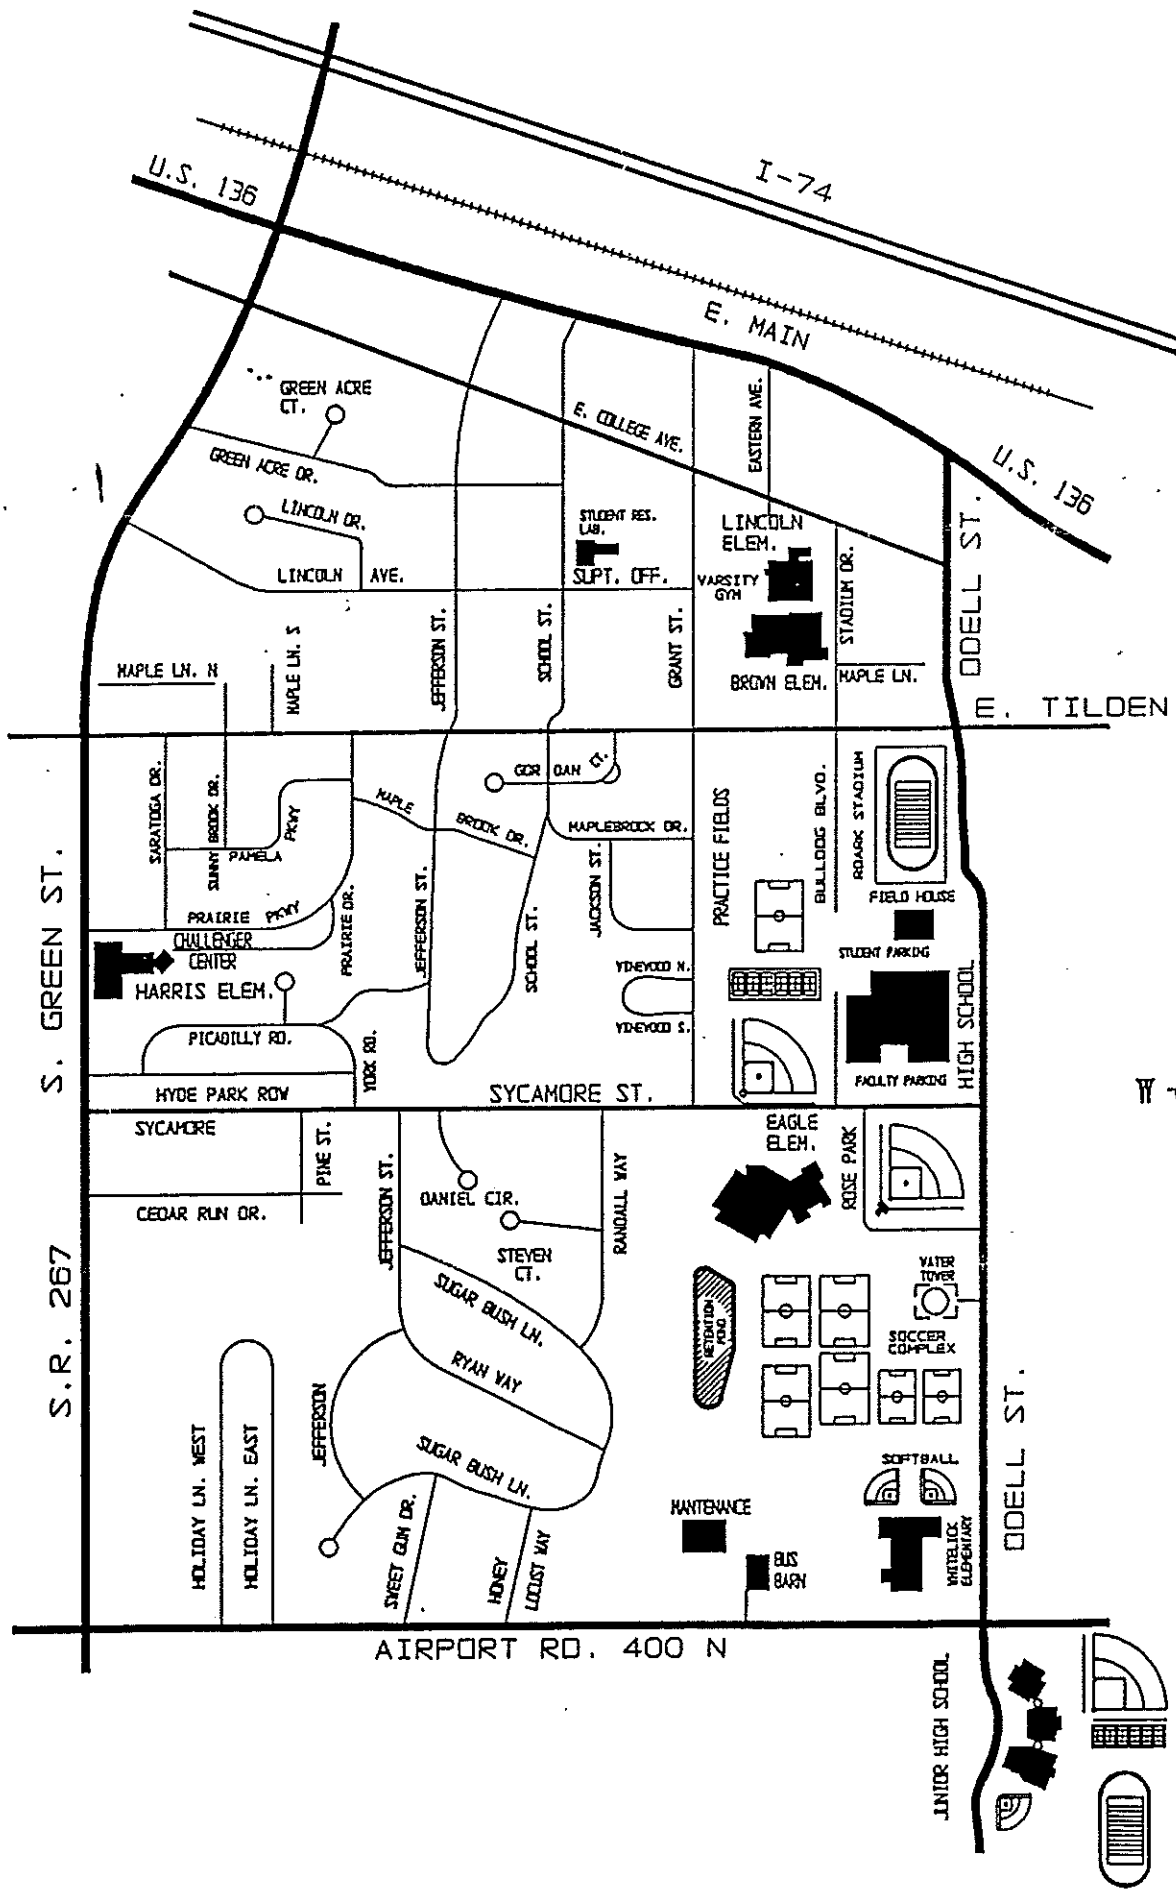

BROWNSBURG COMMUNITY SCHOOL CORPORATION CAMPUS

S. GREEN ST.

S.R. 267

U.S. 136

I-74

E. MAIN

U.S. 136

ODELL ST.

DAN HORN

← Danville

US 36

I-465 →

Plainfield to Avon (~4 mi)

R.D.

← Terre Haute

US 40