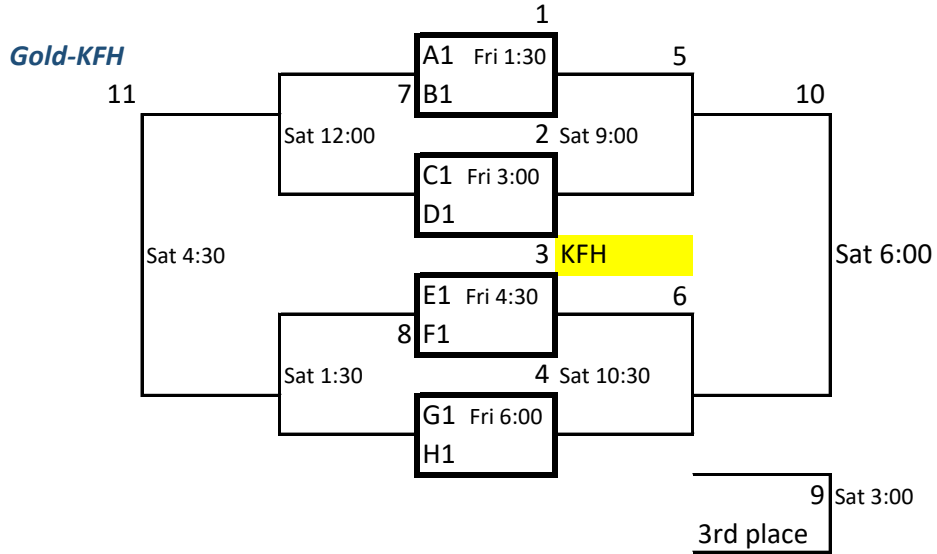

Carlisle- Krueger Classic Bracket

All Games in Bracket Play will be on the campus of Clear Lake

After Pool play #1 seed from Pool A will play #1 seed from Pool B,
#1 seed from Pool C will then play # 1 from Pool D, then E vs F, G vs H.

After Pool play #2 seed from Pool A will play #2 seed from Pool B,
#2 seed from Pool C will then play # 2 from Pool D, then E vs F, G vs H.

After Pool play #3 seed from Pool A will play #3 seed from Pool B,
#3 seed from Pool C will then play # 3 from Pool D, then E vs F, G vs H.

Bottom team in the brackets is the home team and will wear White
All teams need to provide their own warm-up balls and towels.