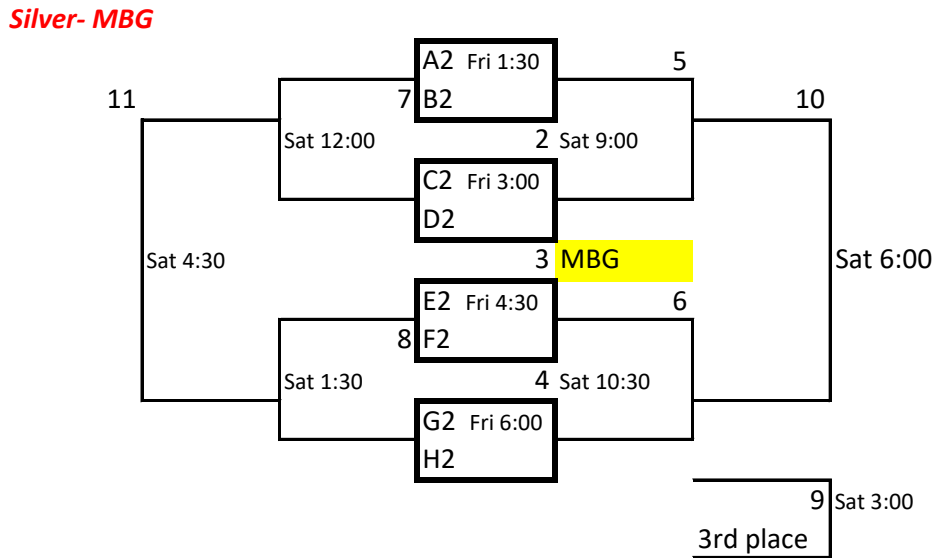

Carlisle- Krueger Classic Bracket

All Games in Bracket Play will be on the campus of Clear Lake

After Pool play #1 seed from Pool A will play #1 seed from Pool B,
#1 seed from Pool C will then play # 1 from Pool D, then E vs F, G vs H.

After Pool play #2 seed from Pool A will play #2 seed from Pool B,
#2 seed from Pool C will then play # 2 from Pool D, then E vs F, G vs H.

After Pool play #3 seed from Pool A will play #3 seed from Pool B,
#3 seed from Pool C will then play # 3 from Pool D, then E vs F, G vs H.

Bottom team in the brackets is the home team and will wear White
All teams need to provide their own warm-up balls and towels.