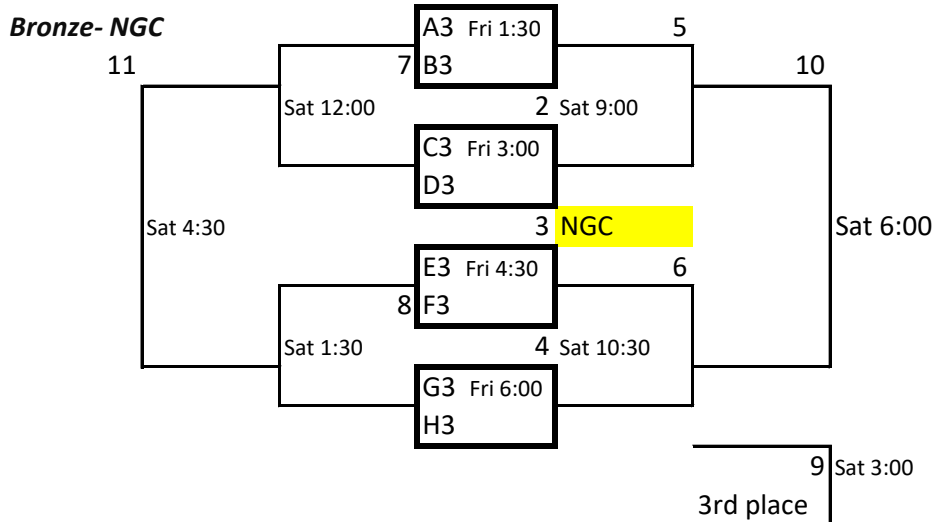

Carlisle- Krueger Classic Bracket

All Games in Bracket Play will be on the campus of Clear Lake

After Pool play #1 seed from Pool A will play #1 seed from Pool B,
#1 seed from Pool C will then play # 1 from Pool D, then E vs F, G vs H.

After Pool play #2 seed from Pool A will play #2 seed from Pool B,
#2 seed from Pool C will then play # 2 from Pool D, then E vs F, G vs H.

After Pool play #3 seed from Pool A will play #3 seed from Pool B,
#3 seed from Pool C will then play # 3 from Pool D, then E vs F, G vs H.

Bottom team in the brackets is the home team and will wear White
All teams need to provide their own warm-up balls and towels.