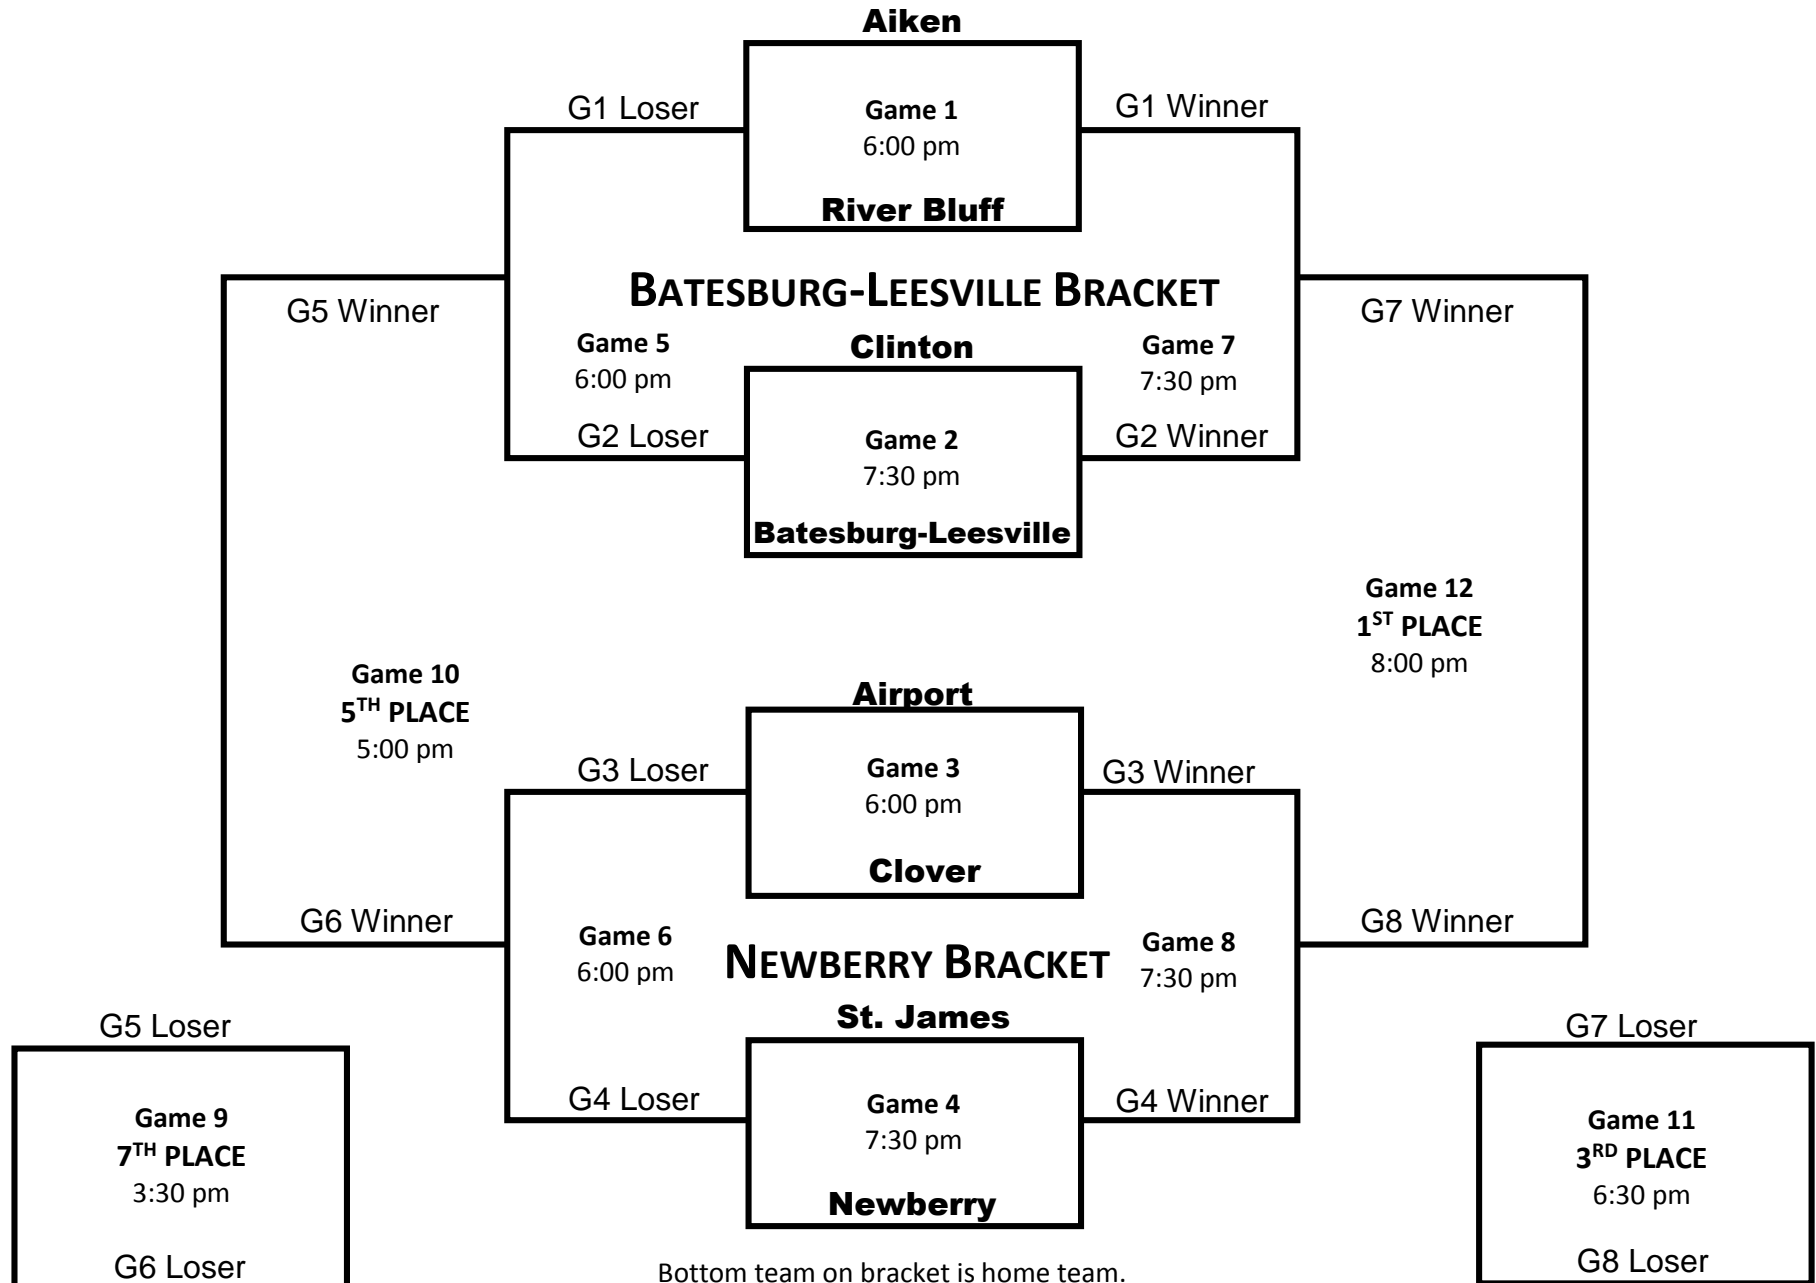

# 2016 Bennie Bennett Holiday Classic

December 29

December 28

December 27

December 28

December 29

Bottom team on bracket is home team.  
 Games 1,2,5,& 7 played at Batesburg-Leesville HS  
 Games 3, 4, 6, 8, 9-12 played at Newberry HS