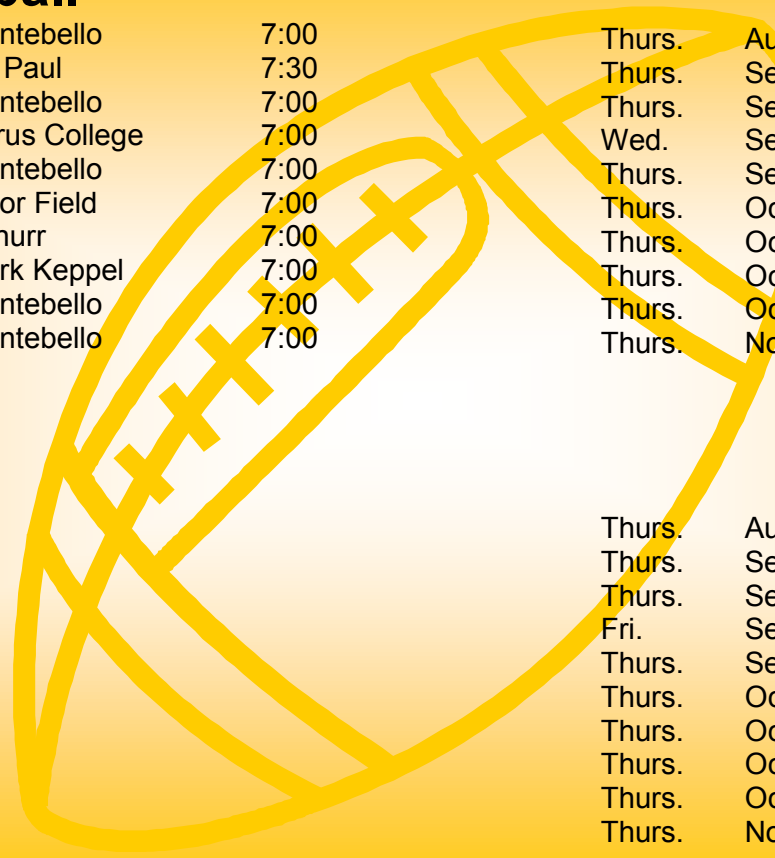

MONTEBELLO HIGH SCHOOL

2016-2017 FALL SPORTS

Varsity Football

Fri.	Aug. 26	El Monte	Montebello	7:00
Fri.	Sept. 2	St. Paul	St. Paul	7:30
Fri.	Sept. 9	Whittier	Montebello	7:00
Thurs.	Sept. 15	Azusa	Citrus College	7:00
Fri.	Sept. 23	Cantwell +	Montebello	7:00
Fri.	Oct. 7	Alhambra *	Moor Field	7:00
Fri.	Oct. 14	Schurr *	Schurr	7:00
Fri.	Oct. 21	Mark Keppel *	Mark Keppel	7:00
Fri.	Oct. 28	San Gabriel *	Montebello	7:00
Fri.	Nov. 4	Bell Gardens *	Montebello	7:00

J.V. Football

Thurs.	Aug. 25	El Monte	El Monte	3:15
Thurs.	Sept. 1	St. Paul	Montebello	3:15
Thurs.	Sept. 8	Whittier	Whittier	3:15
Wed.	Sept. 14	Azusa	Montebello	3:15
Thurs.	Sept. 22	Cantwell	Cantwell	3:15
Thurs.	Oct. 6	Alhambra	Alhambra	3:30
Thurs.	Oct. 13	Schurr	Schurr	3:30
Thurs.	Oct. 20	Mark Keppel	Mark Keppel	3:30
Thurs.	Oct. 27	San Gabriel	Montebello	3:30
Thurs.	Nov. 3	Bell Gardens	Montebello	3:30

*Almont League Contest
+Homecoming

Frosh Football

Thurs.	Aug. 25	El Monte	Montebello	3:15
Thurs.	Sept. 1	St. Paul	St. Paul	3:15
Thurs.	Sept. 8	Whittier	Montebello	3:15
Fri.	Sept. 16	Azusa	Citrus College	3:15
Thurs.	Sept. 22	Cantwell	Montebello	3:15
Thurs.	Oct. 6	Alhambra	Montebello	3:30
Thurs.	Oct. 13	Schurr	Montebello	3:30
Thurs.	Oct. 20	Mark Keppel	Montebello	3:30
Thurs.	Oct. 27	San Gabriel	San Gabriel	3:30
Thurs.	Nov. 3	Bell Gardens	Bell Gardens	3:30

Girls' Tennis

Tues.	Aug. 30	Mountain View	Montebello	3:15PM
Thurs.	Sept. 1	Pioneer	Pioneer	3:15PM
Tues.	Sept. 6	El Rancho (Var. & J.V.)	El Rancho	3:15PM
Thurs.	Sept. 8	South El Monte	South El Monte	3:15PM
Tues.	Sept. 13	Santa Fe	Santa Fe	3:15PM
Tues.	Sept. 20	Whittier	Montebello	3:15PM
Thurs.	Sept. 22	Alhambra*	Alhambra	3:00PM
Tues.	Sept. 27	San Gabriel *	San Gabriel	3:00PM
Thurs.	Sept. 29	Schurr*	Schurr	3:00PM
Thurs.	Oct. 6	Mark Keppel*	Montebello	3:00PM
Tues.	Oct. 11	Alhambra*	Montebello	3:15PM
Thurs.	Oct. 13	San Gabriel *	Montebello	3:15PM
Tues.	Oct. 18	Schurr*	Montebello	3:15PM
Tues.	Oct. 25	Mark Keppel*	Mark Keppel	3:15PM
Thurs.	Oct.27	(League Prelims)	Whittier Narrow	TBA
Fri.	Oct. 28	(League Finals)	TBA	TBA

* Almont League Contest
J.V. plays at opposite sites unless indicated

Cross Country

Thurs.	Sept. 1	Fullerton and Pioneer	Legg Lake	3:15PM
Sat.	Sept. 3	Cool Breeze Invitational	Rose Bowl	4:00PM
Sat.	Sept. 10	Rosemead	Rosemead	5:00PM
Sat.	Sept. 24	Bell Jeff Invitational	Griffith Park	TBA
Wed.	Sept. 28	1st League Meet*	Legg Lake Park	3:15PM
Sat.	Oct. 15	Bell Gardens Inv.	Cerritos Reg. Park	8:00AM
Wed.	Oct. 19	2nd League Meet*	Legg Lake Park	3:15PM
Sat.	TBA	Mt. SAC Invitational	Mt. SAC	TBA
Thurs.	Nov. 3	League Finals*	Legg Lake Park	1:30PM

* Almont League Contest

Boys' Waterpolo

Tues.	Sept. 6	La Canada	Pasadena CC	5:15PM
Wed.	Sept. 7	San Marino	San Marino	3:30PM
Fri. & Sat.	Sept. 9-10	Diamond Bar J.V. Trny.	Diamond Bar	TBA
Tues.	Sept. 13	Servite	Brenda Villa Center	3:00PM
Thurs.	Sept. 15	South Pasadena	South Pasadena	3:30PM
Fri. & Sat.	Sept. 16-17	Los Altos Varsity Trny.	Los Altos	TBA
Fri. & Sat.	Sept. 23-24	Diamond Bar Varsity Trny.	Diamond Bar	TBA
Mon.	Oct. 3	JSerra	Brenda Villa Center	3:00PM
Wed.	Oct. 5	Bell Gardens*	Montebello	3:15PM
Fri.	Oct. 7	La Serna	La Serna	3:15PM
Wed.	Oct. 12	Mark Keppel*	Montebello	3:15PM
Fri.	Oct. 14	South Bay Tourney	South Bay Trny.	TBA
Tues.	Oct. 18	Alhambra*	Alhambra	3:15PM
Mon.	Oct. 24	Long Beach Poly	Long Beach Poly	3:00PM
Wed.	Nov. 2	Schurr*	Schurr	3:15PM
Thurs.	Nov. 3	Cerritos Frosh 3, Var. 4, JV 5	Cerritos	3:00PM

* Almont League Contest

Girls' Volleyball