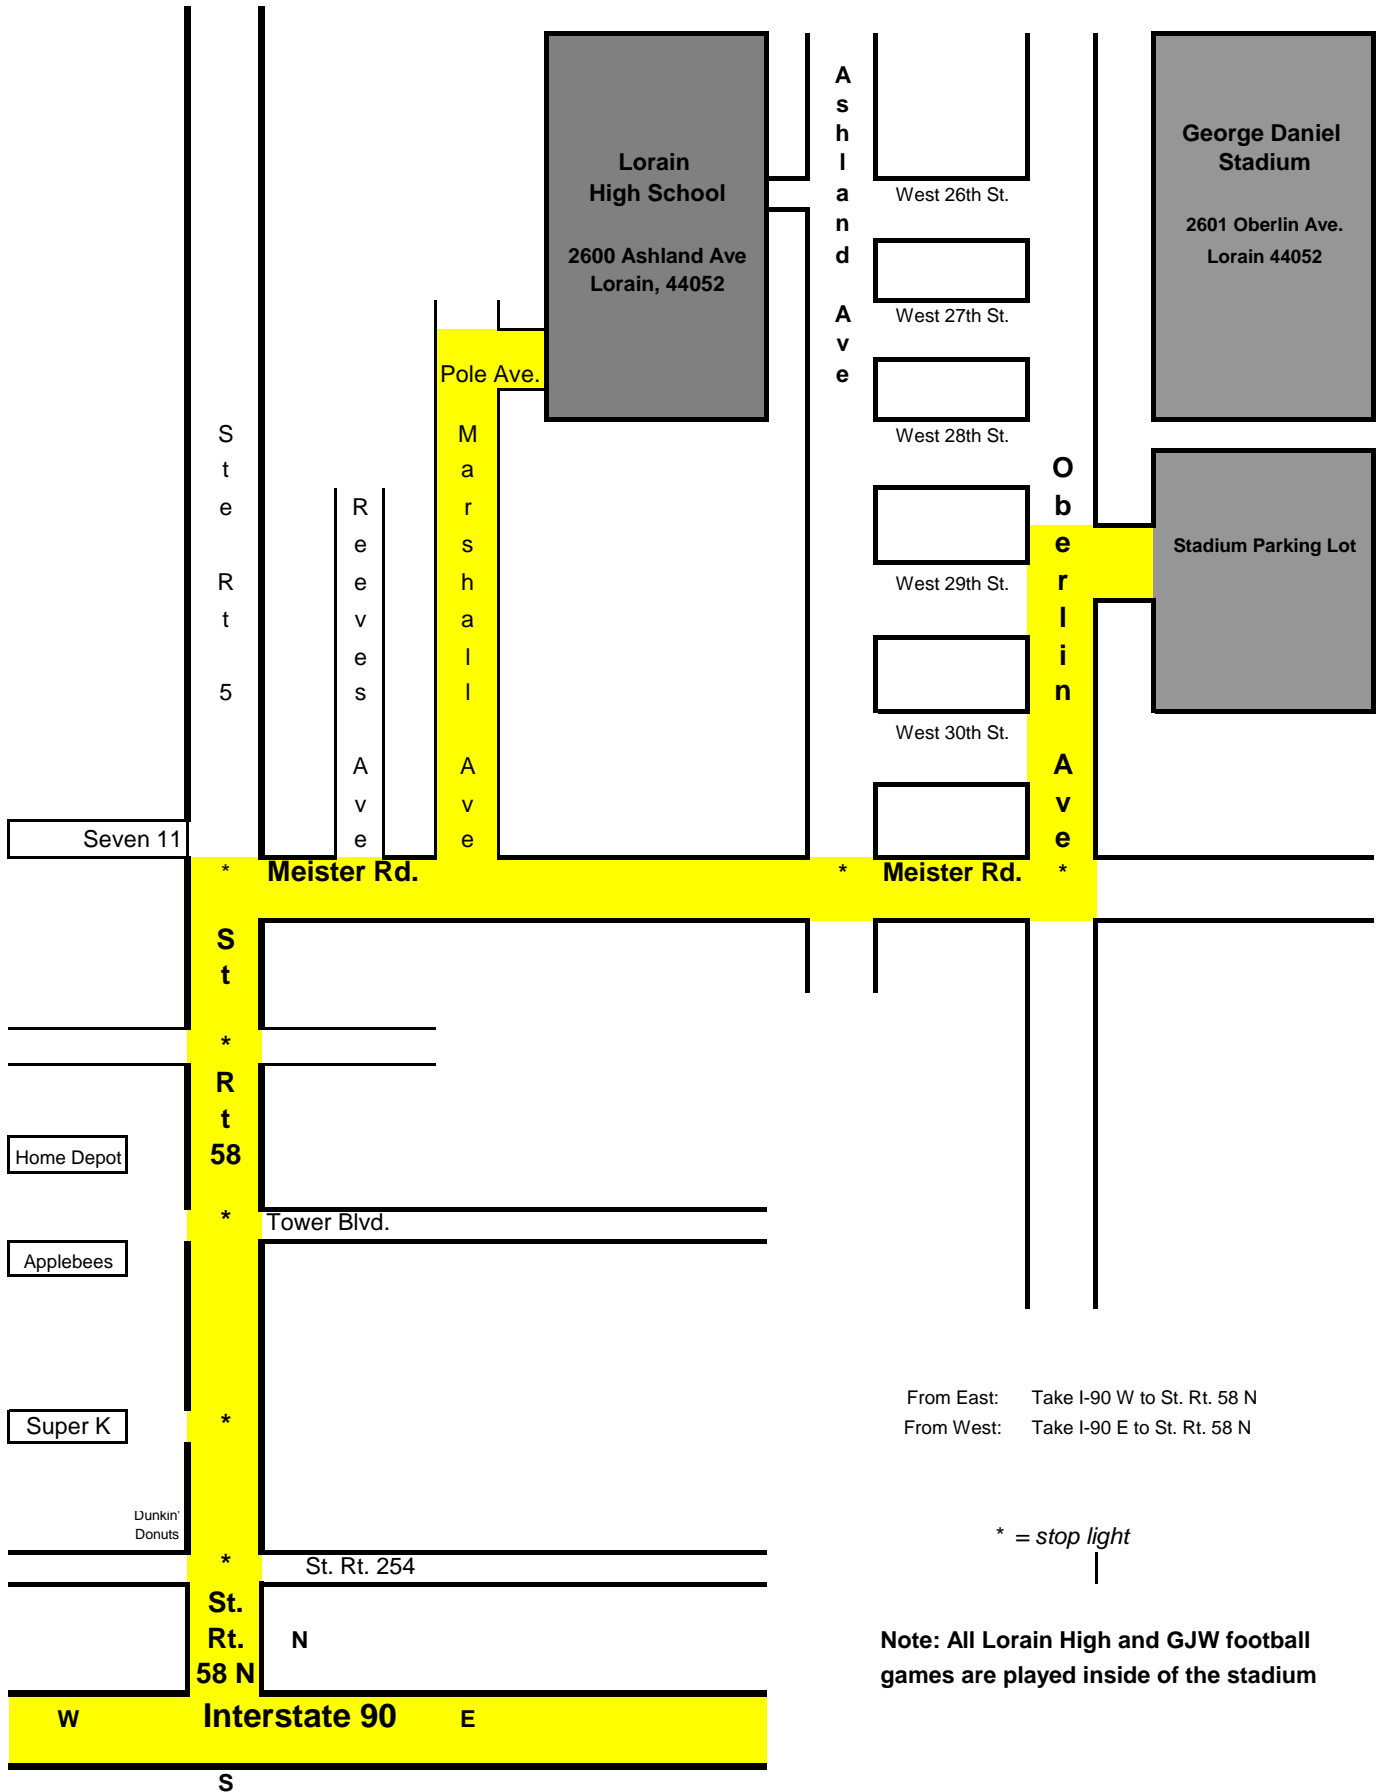

Lorain High Directions

From East: Take I-90 W to St. Rt. 58 N
 From West: Take I-90 E to St. Rt. 58 N

* = stop light

Note: All Lorain High and GJW football games are played inside of the stadium

Lorain/Amherst Exit