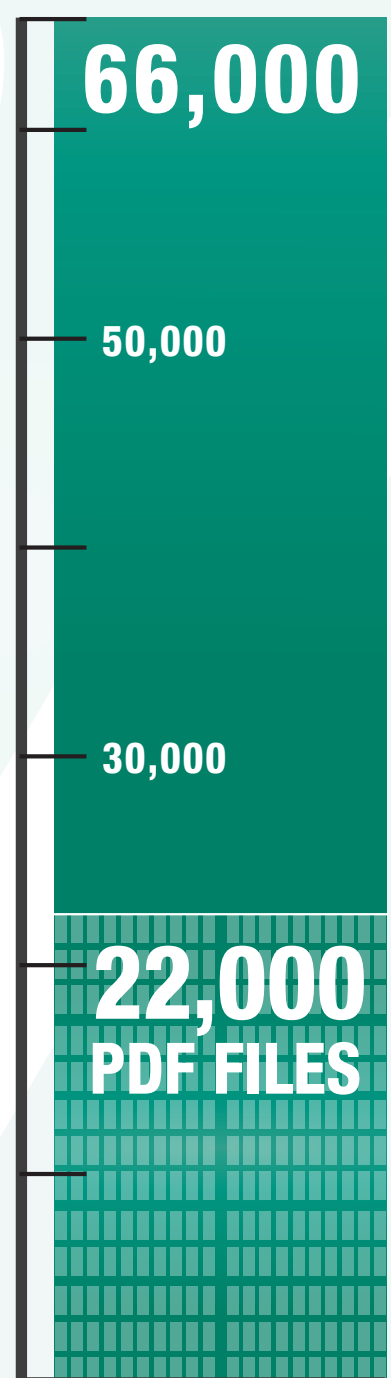

The WSDOT Website

website: www.wsdot.wa.gov

twitter: www.twitter.com/wsdot

RECORD DAILY VISITORS
520,000
NOVEMBER 22, 2010

AVERAGE DAILY VISITORS
40,000

% INCREASE OF WEB TRAFFIC GENERATED BY SNOW

RECORD DAILY PAGE VIEW

12 MILLION
NOVEMBER 22, 2010

9 MILLION

6 MILLION

3 MILLION

AVERAGE DAILY PAGE VIEW
800,000

 **TWITTER FOLLOWERS**
 MORE THAN **18,000**

FLICKR VIEWS 
OVER 14 MILLION

TOTAL PAGES

NUMBER OF AWARDS

2,800 facebook

NUMBER OF MOBILE APP DOWNLOADS
OVER 100,000

TOP MOST POPULAR 5 PAGES?

1. SEATTLE TRAFFIC
2. SNOQUALMIE PASS
3. SEATTLE BRIDGES MAP
4. TACOMA TRAFFIC
5. TRAVEL TIMES