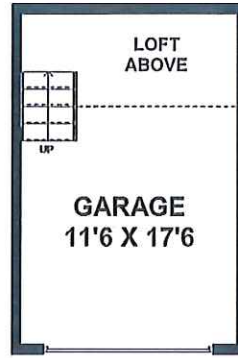

326 SOUTH PARKWOOD AVENUE, PASADENA

FIRST FLOOR

SECOND FLOOR

LOWER LEVEL

HOUSE: 2604 SQ/FT, BASEMENT: 435 SQ/FT