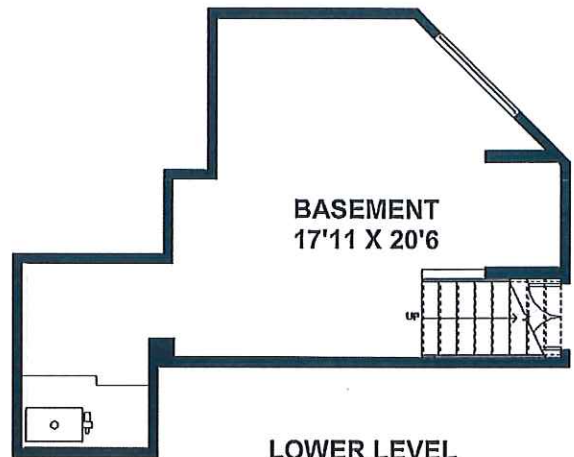

326 SOUTH PARKWOOD AVENUE, PASADENA

FIRST FLOOR

SECOND FLOOR

LOWER LEVEL

HOUSE: 2604 SQ/FT, BASEMENT: 435 SQ/FT