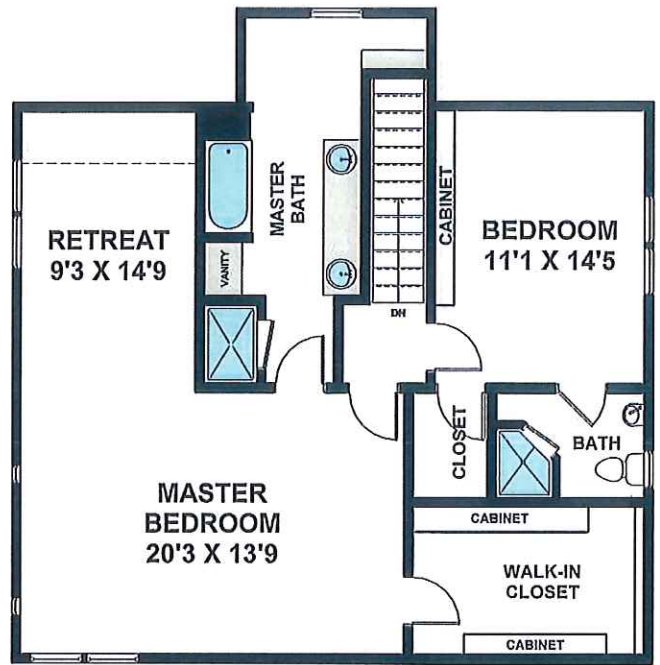

326 SOUTH PARKWOOD AVENUE, PASADENA

FIRST FLOOR

SECOND FLOOR

LOWER LEVEL

HOUSE: 2604 SQ/FT, BASEMENT: 435 SQ/FT