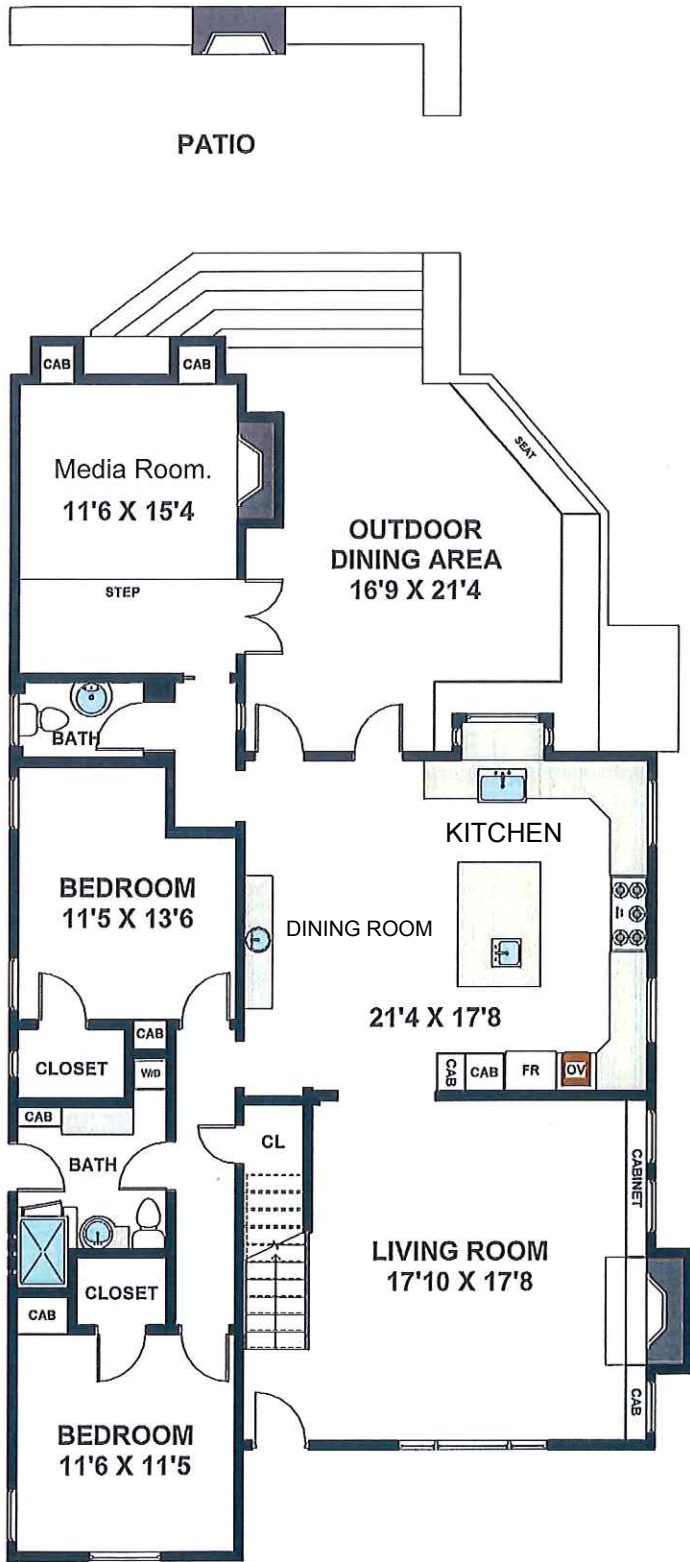

326 SOUTH PARKWOOD AVENUE, PASADENA

FIRST FLOOR

SECOND FLOOR

LOWER LEVEL

HOUSE: 2604 SQ/FT, BASEMENT: 435 SQ/FT