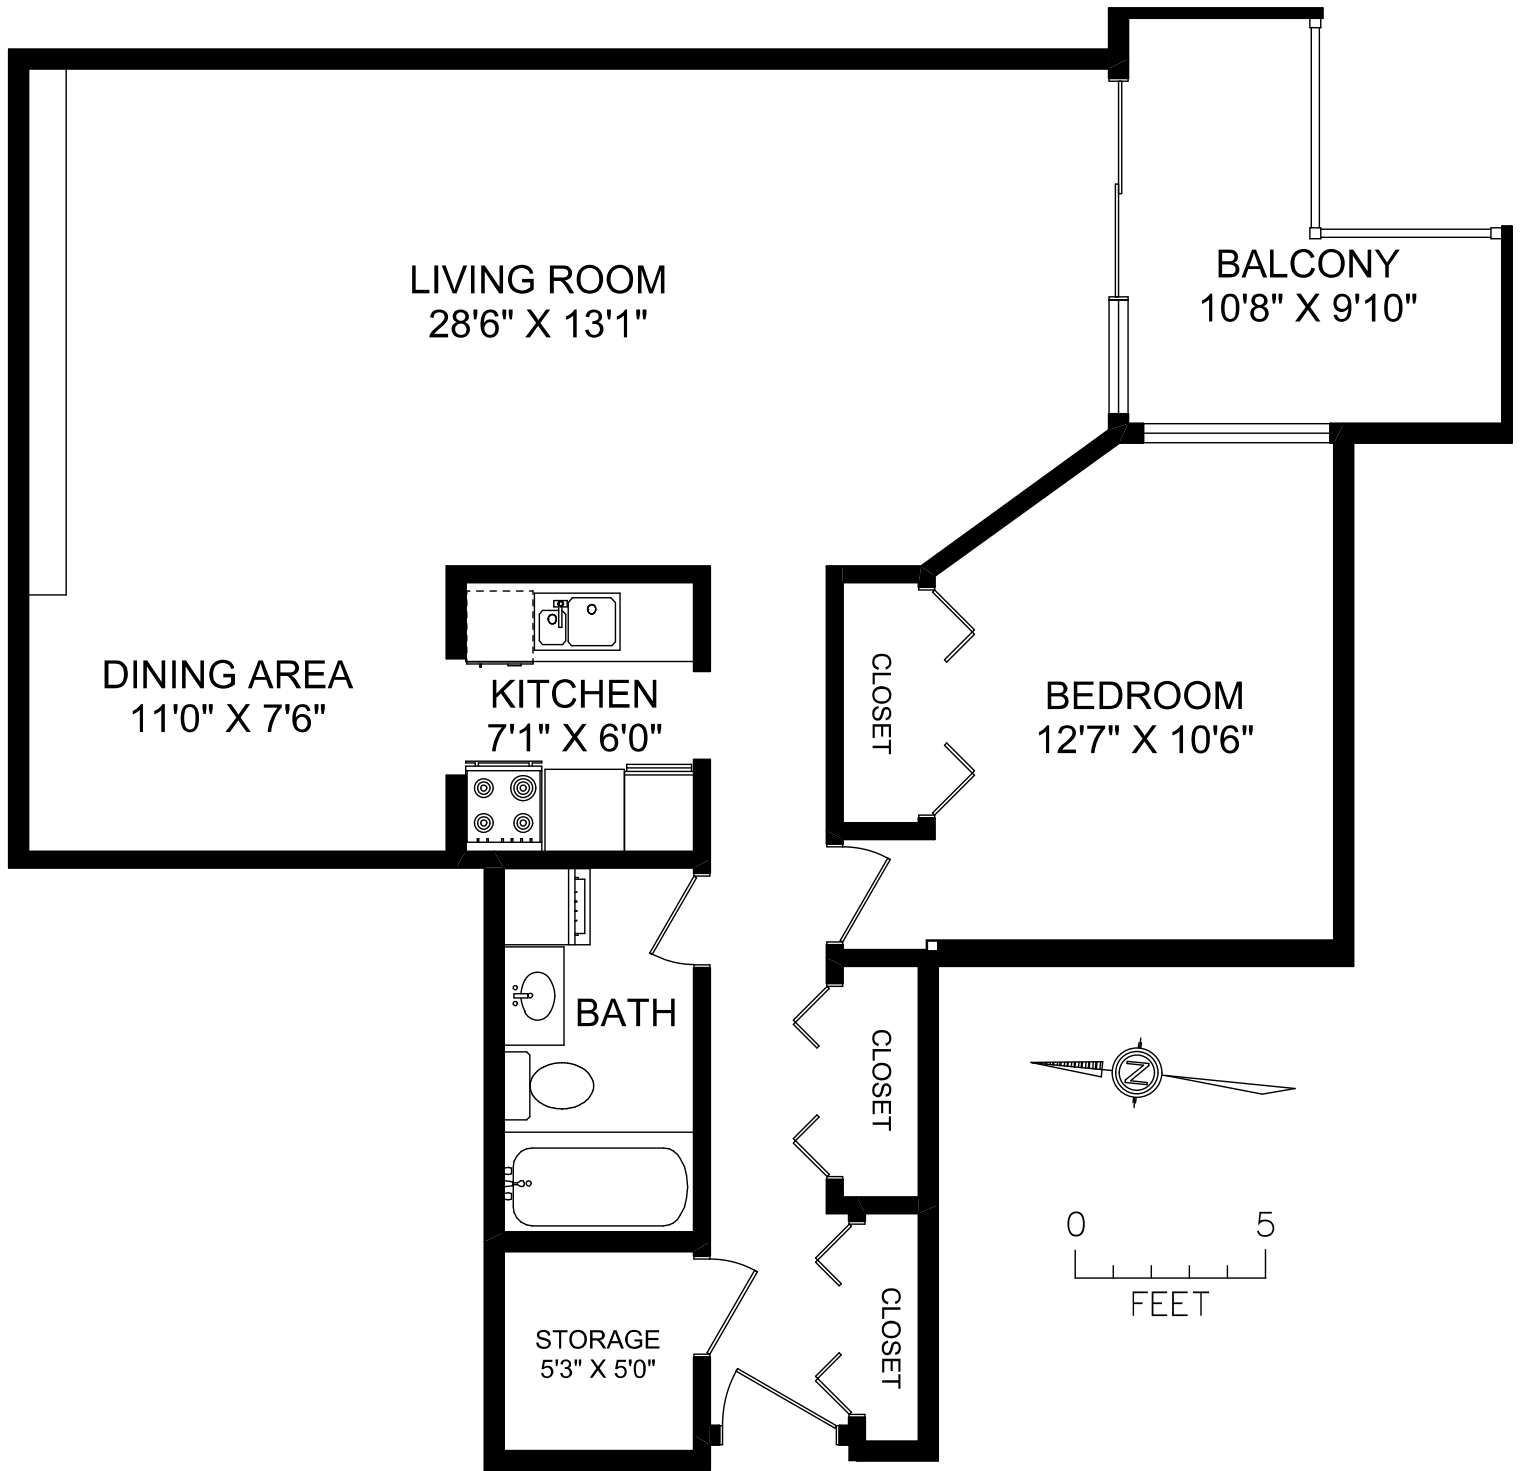

MAIN FLOOR

AREA	SQ FT			
	FLOOR	FINISHED	UNFINISHED	TOTAL
MAIN		915	0	915
TOTAL		915	0	915
BALCONY			83	

413-964 HEYWOOD AVENUE

MEASURED FOR THE EXCLUSIVE USE OF
 PATRICIA PARKINS - NEWPORT REALTY
 MEASURED MAY 20TH, 2009 BY JACOB GALATI