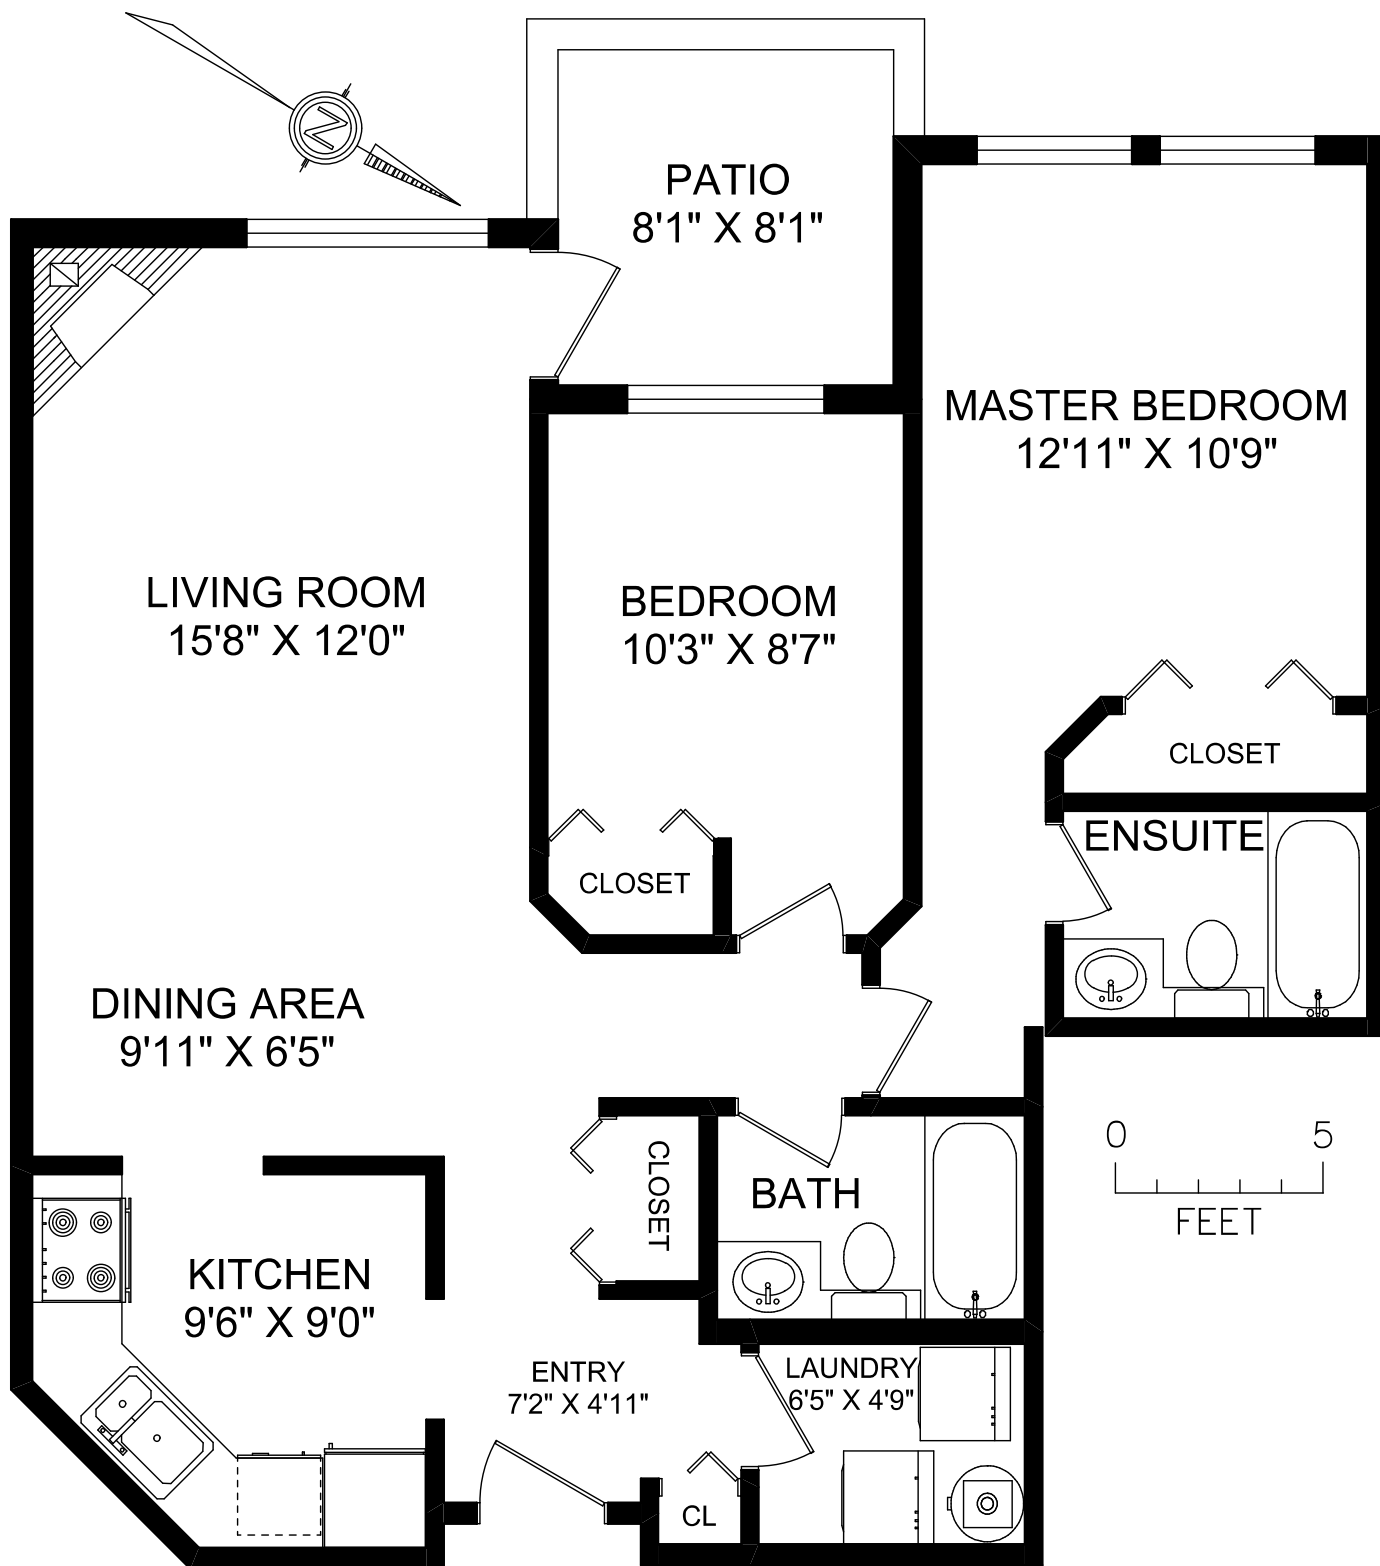

MAIN FLOOR

AREA	SQ FT		
	FINISHED	UNFINISHED	TOTAL
MAIN	947	0	947
TOTAL	947	0	947
PATIO		77	

103-3400 QUADRA STREET

MEASURED FOR THE EXCLUSIVE USE OF  
 PROPERTIES IN VICTORIA PROFESSIONALS -  
 ROYAL LEPAGE COAST CAPITAL

MEASURED MARCH 17TH, 2009 BY JACOB GALATI

All information furnished regarding this property is from sources deemed reliable but no warranty or representation is made to the accuracy thereof.

250.388.6998 orders@realfoto.ca www.realfoto.ca