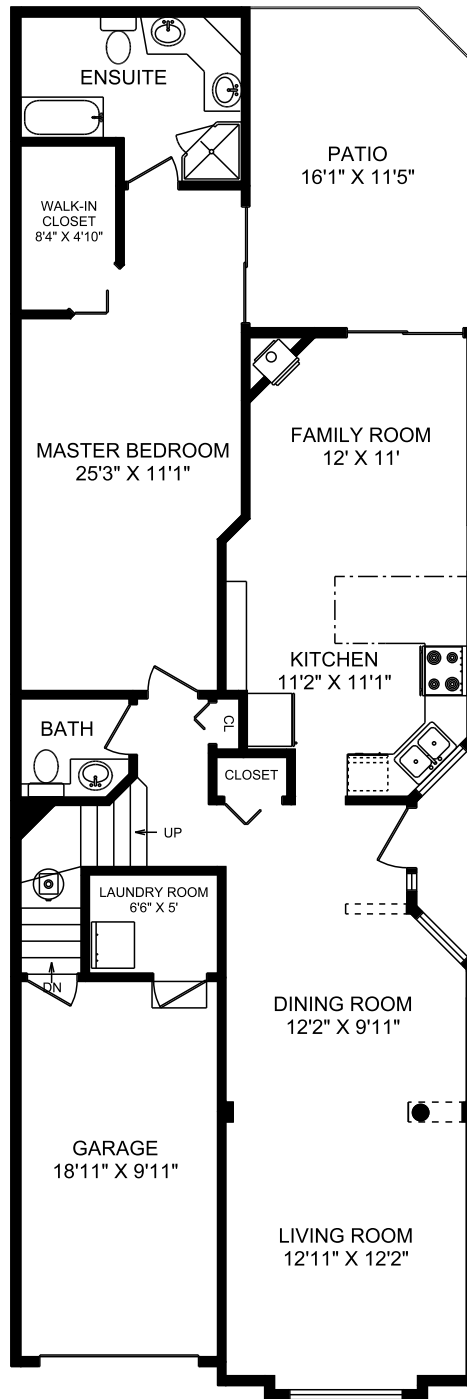

9658 FIRST STREET

MAIN FLOOR

	FINISHED SQ FT	UNFINISHED SQ FT	TOTAL SQ FT
MAIN FLOOR	1216	0	1216
UPPER FLOOR	578	0	578
TOTAL	1794	0	1794
GARAGE		202	202
PATIO		181	181
BALCONY		59	59

MEASURED FOR THE EXCLUSIVE USE OF DEBBIE GRAY
RE/MAX CAMOSUN PENINSULA PROPERTIES

MEASURED OCTOBER 23, 2008 BY JACOB GALATI

All information furnished regarding this property is from sources deemed reliable but no warranty or representation is made to the accuracy thereof.