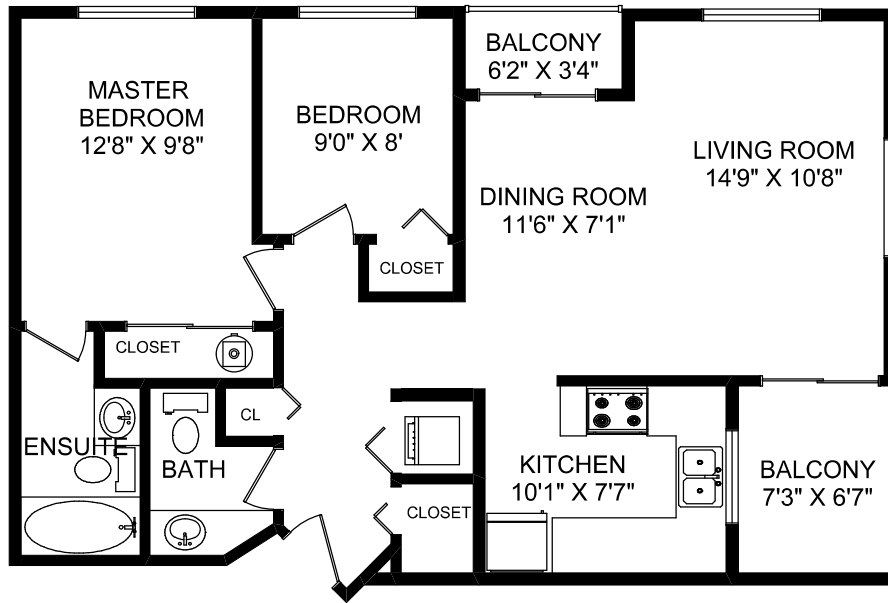

# 407-3460 QUADRA STREET

MAIN FLOOR

	FINISHED SQ FT	UNFINISHED SQ FT	TOTAL SQ FT
MAIN FLOOR	800	0	800
TOTAL	800	0	800
BALCONY 1	0	54	54
BALCONY 2	0	22	22
MEASURED FOR THE EXCLUSIVE USE OF BILL ETHIER ROYAL LEPAGE COAST CAPITAL			
MEASURED SEPTEMBER 8, 2008 BY JACOB GALATI			