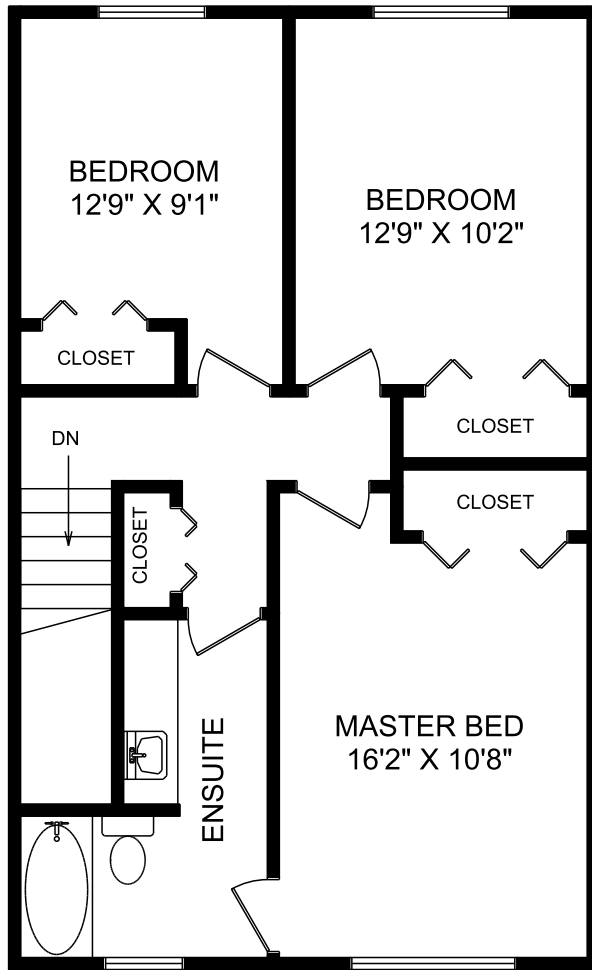

545 STRATHDEE PLACE SECOND FLOOR

	FINISHED SQ.FT.	UNFINISHED SQ.FT.	TOTAL SQ.FT.
MAIN FLOOR	681	0	681
SECOND FLOOR	688	0	688
TOTAL	1,369	0	1,369
PATIO		247	
MEASURED JUNE 19, 2008		NICO BAILLY	

All information furnished regarding this property is from sources deemed reliable but no warranty or representation is made to the accuracy thereof.