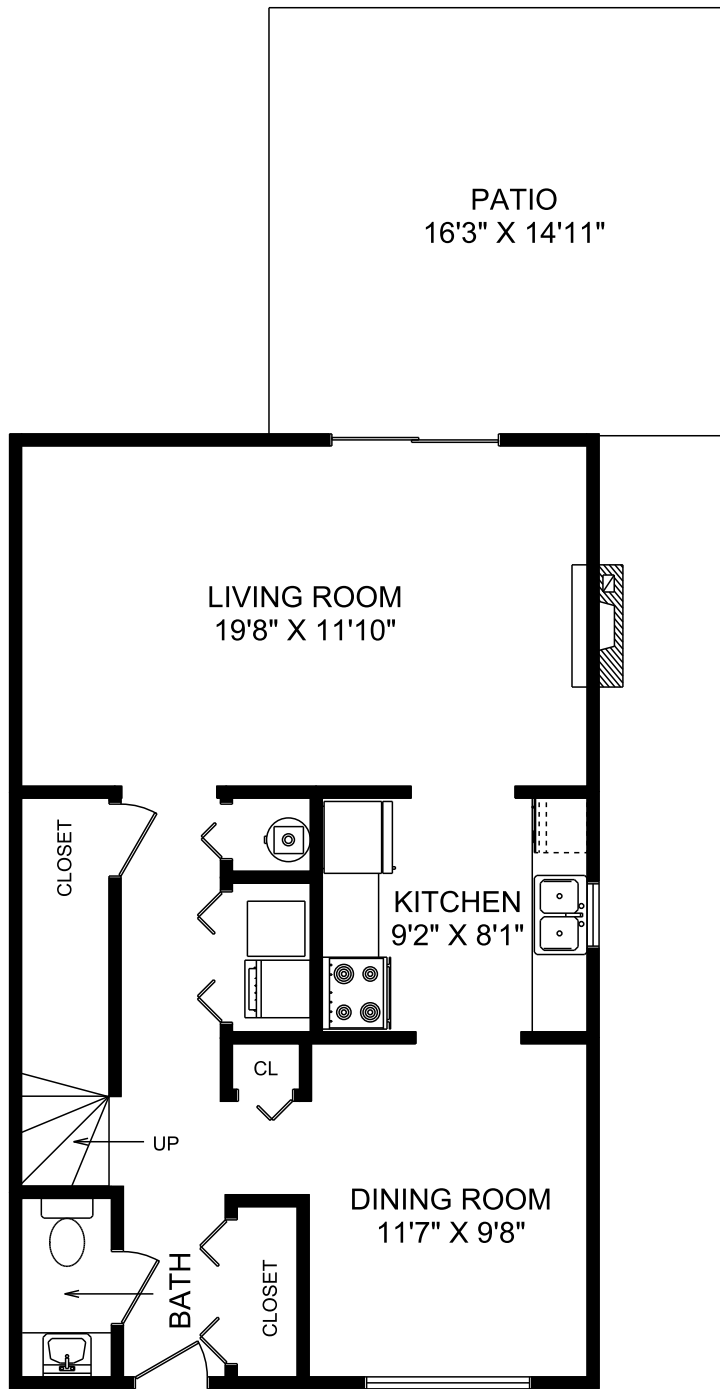

545 STRATHDEE PLACE

MAIN FLOOR

	FINISHED SQ.FT.	UNFINISHED SQ.FT.	TOTAL SQ.FT.
MAIN FLOOR	681	0	681
SECOND FLOOR	688	0	688
TOTAL	1,369	0	1,369
PATIO		247	
MEASURED JUNE 19, 2008		NICO BAILLY	

0 5
FEET

All information furnished regarding this property is from sources deemed reliable but no warranty or representation is made to the accuracy thereof.