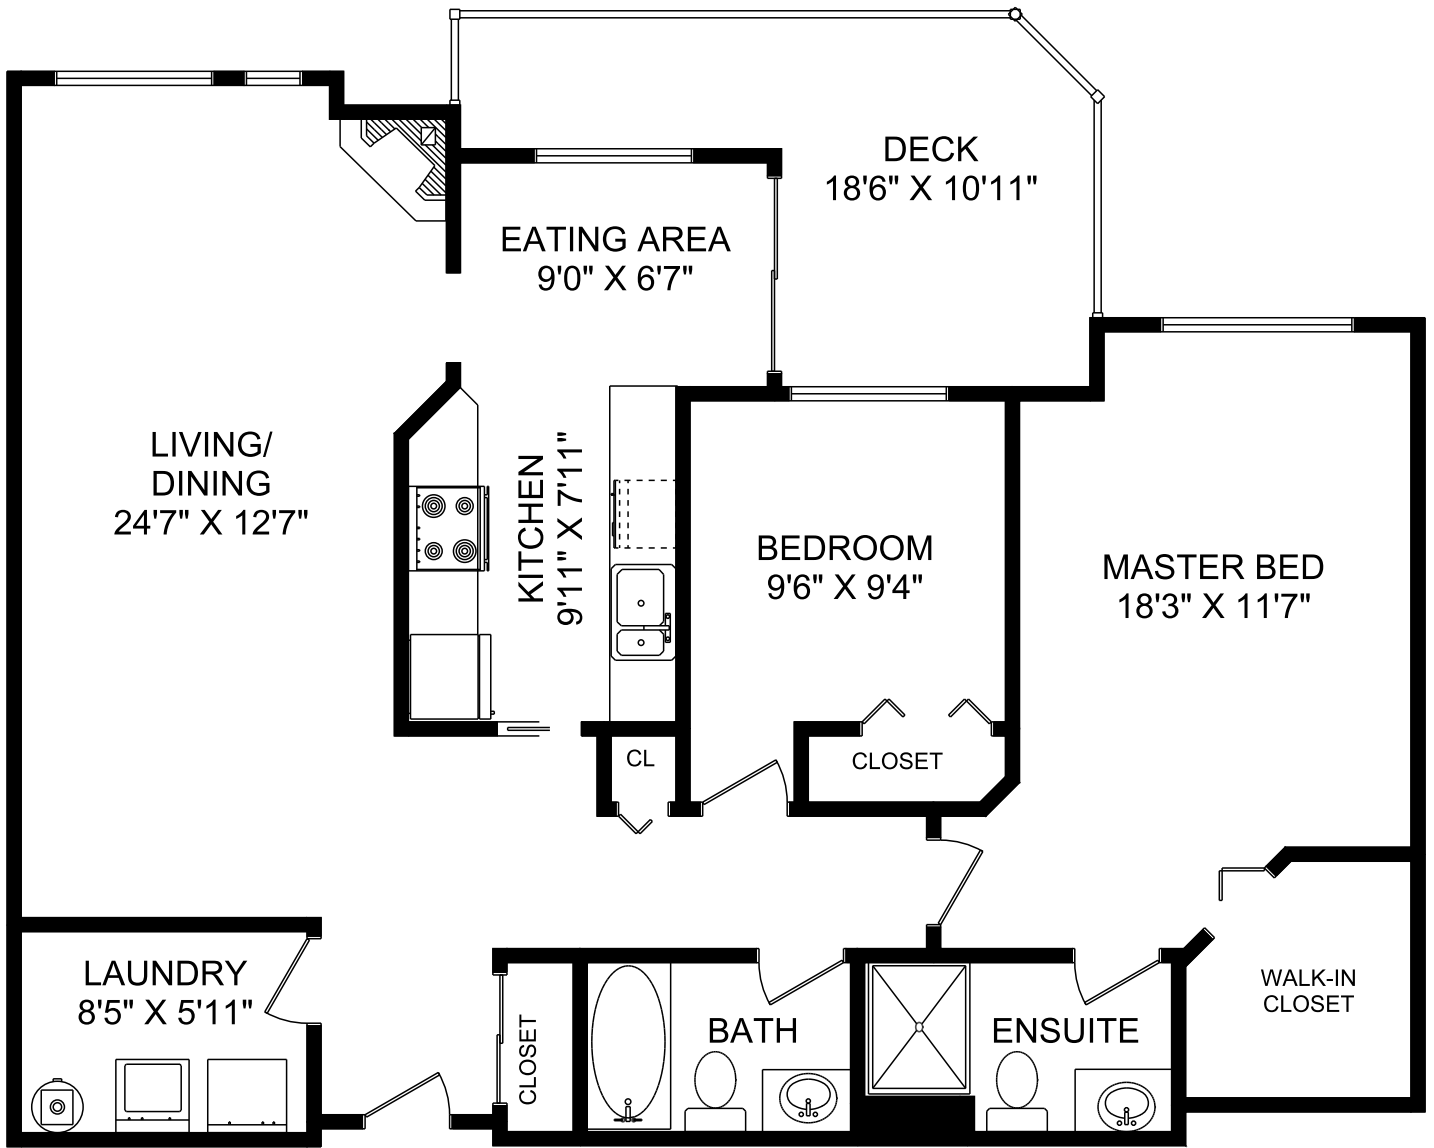

3700-302 CAREY ROAD

	FINISHED SQ.FT.	UNFINISHED SQ.FT.	TOTAL SQ.FT.
MAIN FLOOR	1,142	0	1,142
TOTAL	1,142	0	1,142
DECK		140	
MEASURED MAY 28, 2008		NICO BAILLY	

All information furnished regarding this property is from sources deemed reliable but no warranty or representation is made to the accuracy thereof.