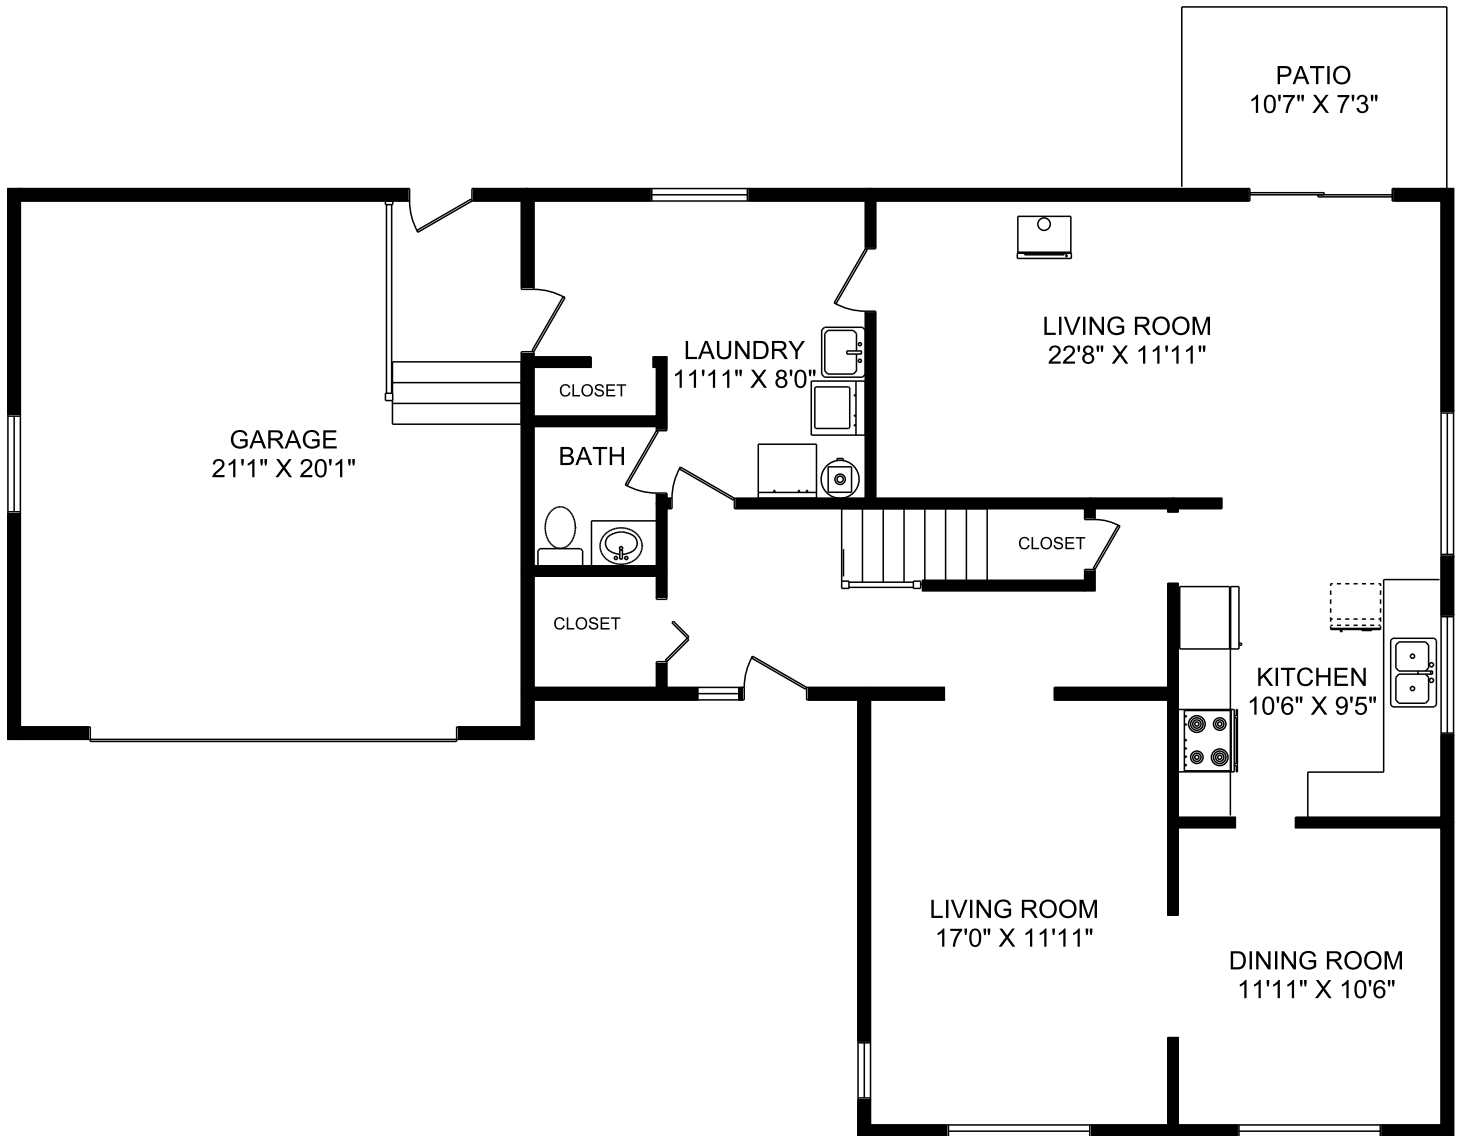

# 7071 DEERLEPE ROAD MAIN FLOOR

	FINISHED SQ.FT.	UNFINISHED SQ.FT.	TOTAL SQ.FT.
MAIN FLOOR	1,185	0	1,185
UPPER FLOOR	906	0	906
<b>TOTAL</b>	<b>2,091</b>	<b>0</b>	<b>2,091</b>
GARAGE		455	
BALCONY		39	
PATIO		79	
MEASURED MAY 21, 2008 NICO BAILLY			