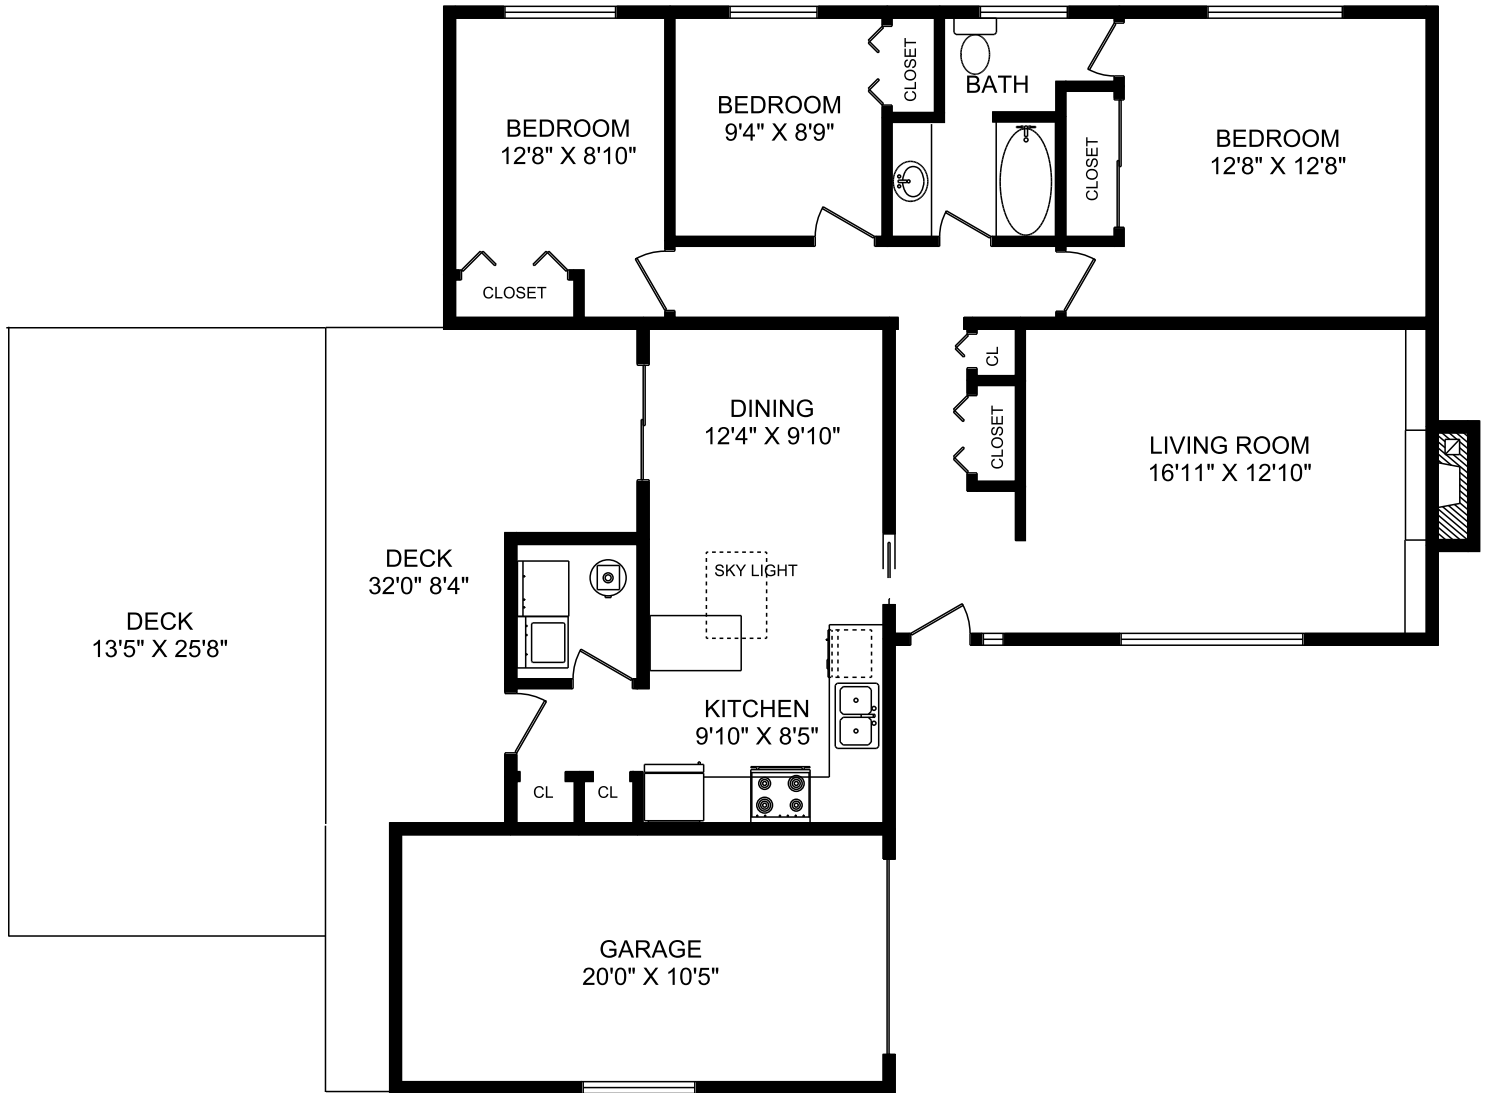

# 7064 BRIARWOOD ROAD

	FINISHED SQ.FT.	UNFINISHED SQ.FT.	TOTAL SQ.FT.
MAIN FLOOR	1,190	0	1,190
TOTAL	1,190	0	1,190
PATIO		595	
GARAGE		235	
MEASURED MAY 9, 2008		NICO BAILLY	

All information furnished regarding this property is from sources deemed reliable but no warranty or representation is made to the accuracy thereof.